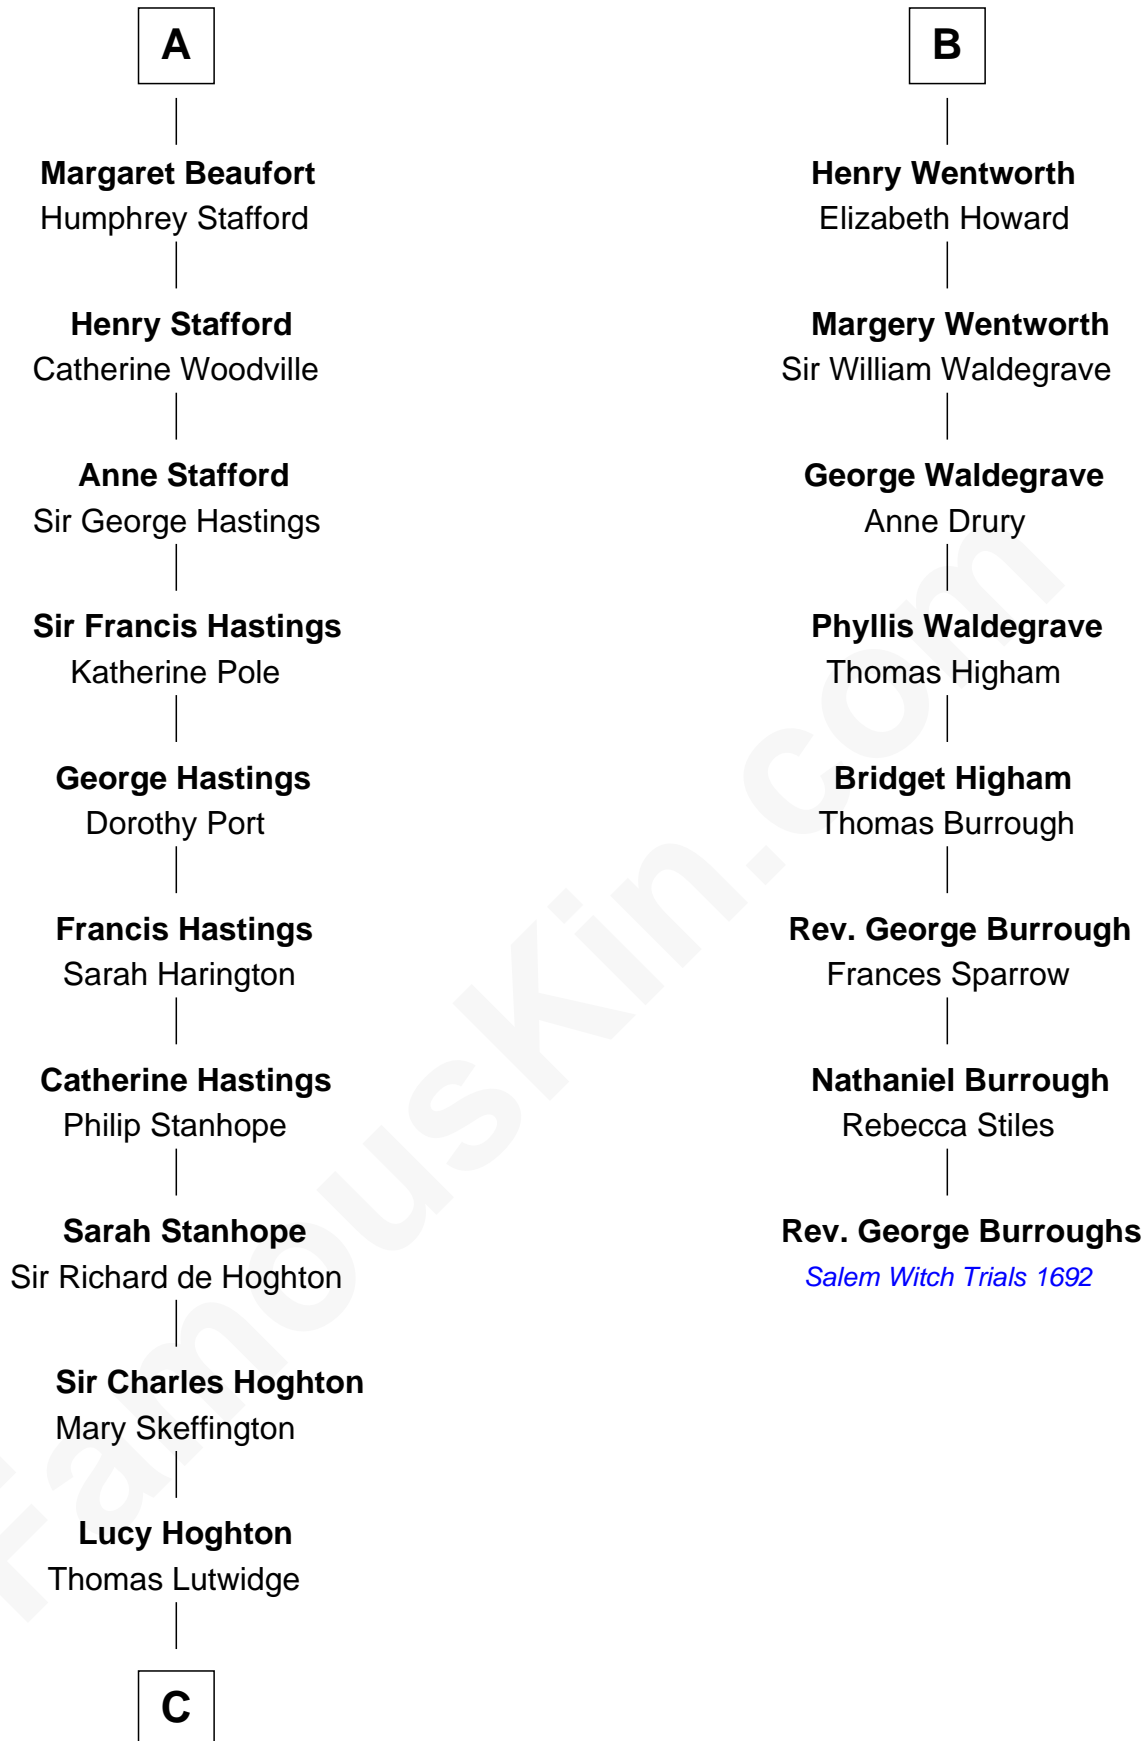

FamousKin.com

Relationship Chart of

Lewis Carroll

Author of Alice in Wonderland

14th cousin 6 times removed of

Rev. George Burroughs

Executed for Witchcraft, Salem 1692

C

Henry Lutwidge

Jane Molyneux

Charles Lutwidge

Elizabeth Anne Dodgson

Frances Jane Lutwidge

Rev. Charles Dodgson

Lewis Carroll

Author of Alice in Wonderland