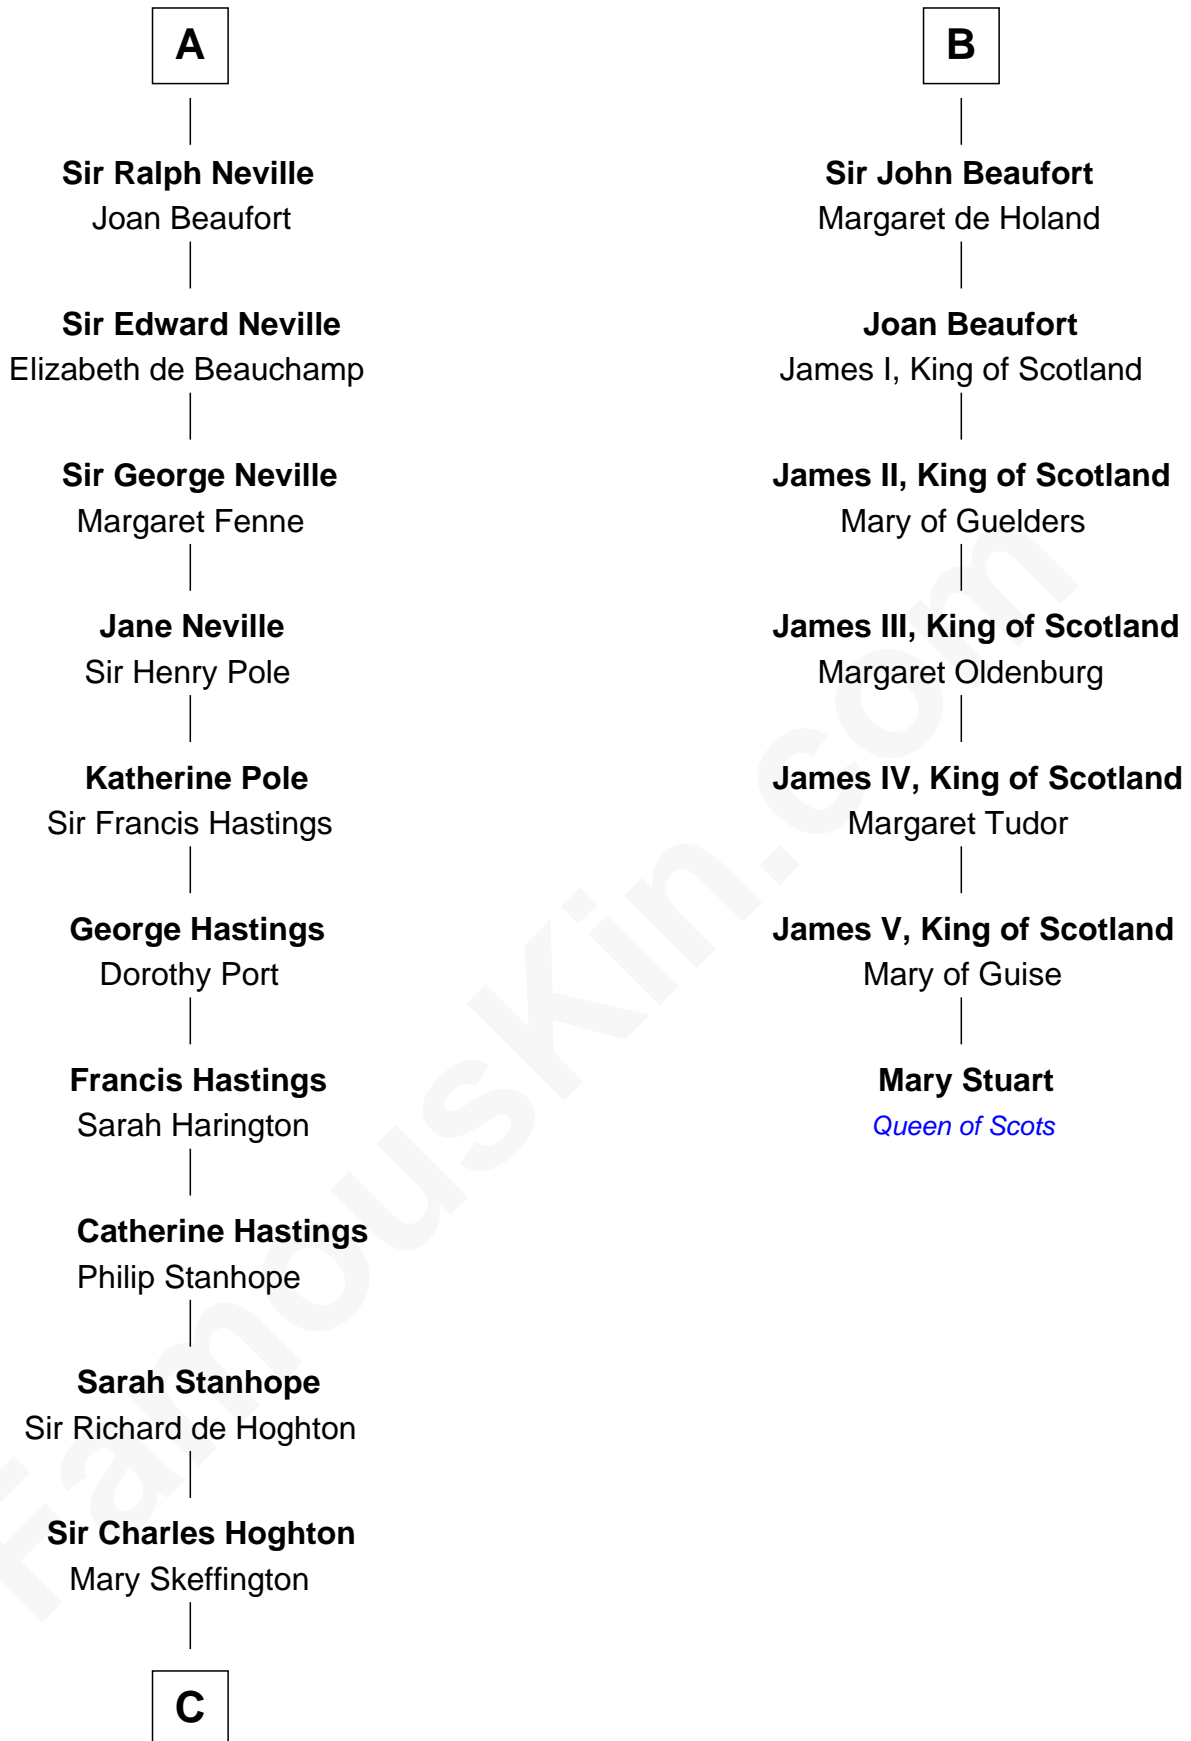

FamousKin.com

Relationship Chart of

Lewis Carroll

Author of Alice in Wonderland

13th cousin 8 times removed of

Mary Stuart

Queen of Scots

C

—
Lucy Hoghton
Thomas Lutwidge

—
Henry Lutwidge
Jane Molyneux

—
Charles Lutwidge
Elizabeth Anne Dodgson

—
Frances Jane Lutwidge
Rev. Charles Dodgson

—
Lewis Carroll
Author of Alice in Wonderland

FamousKin.com