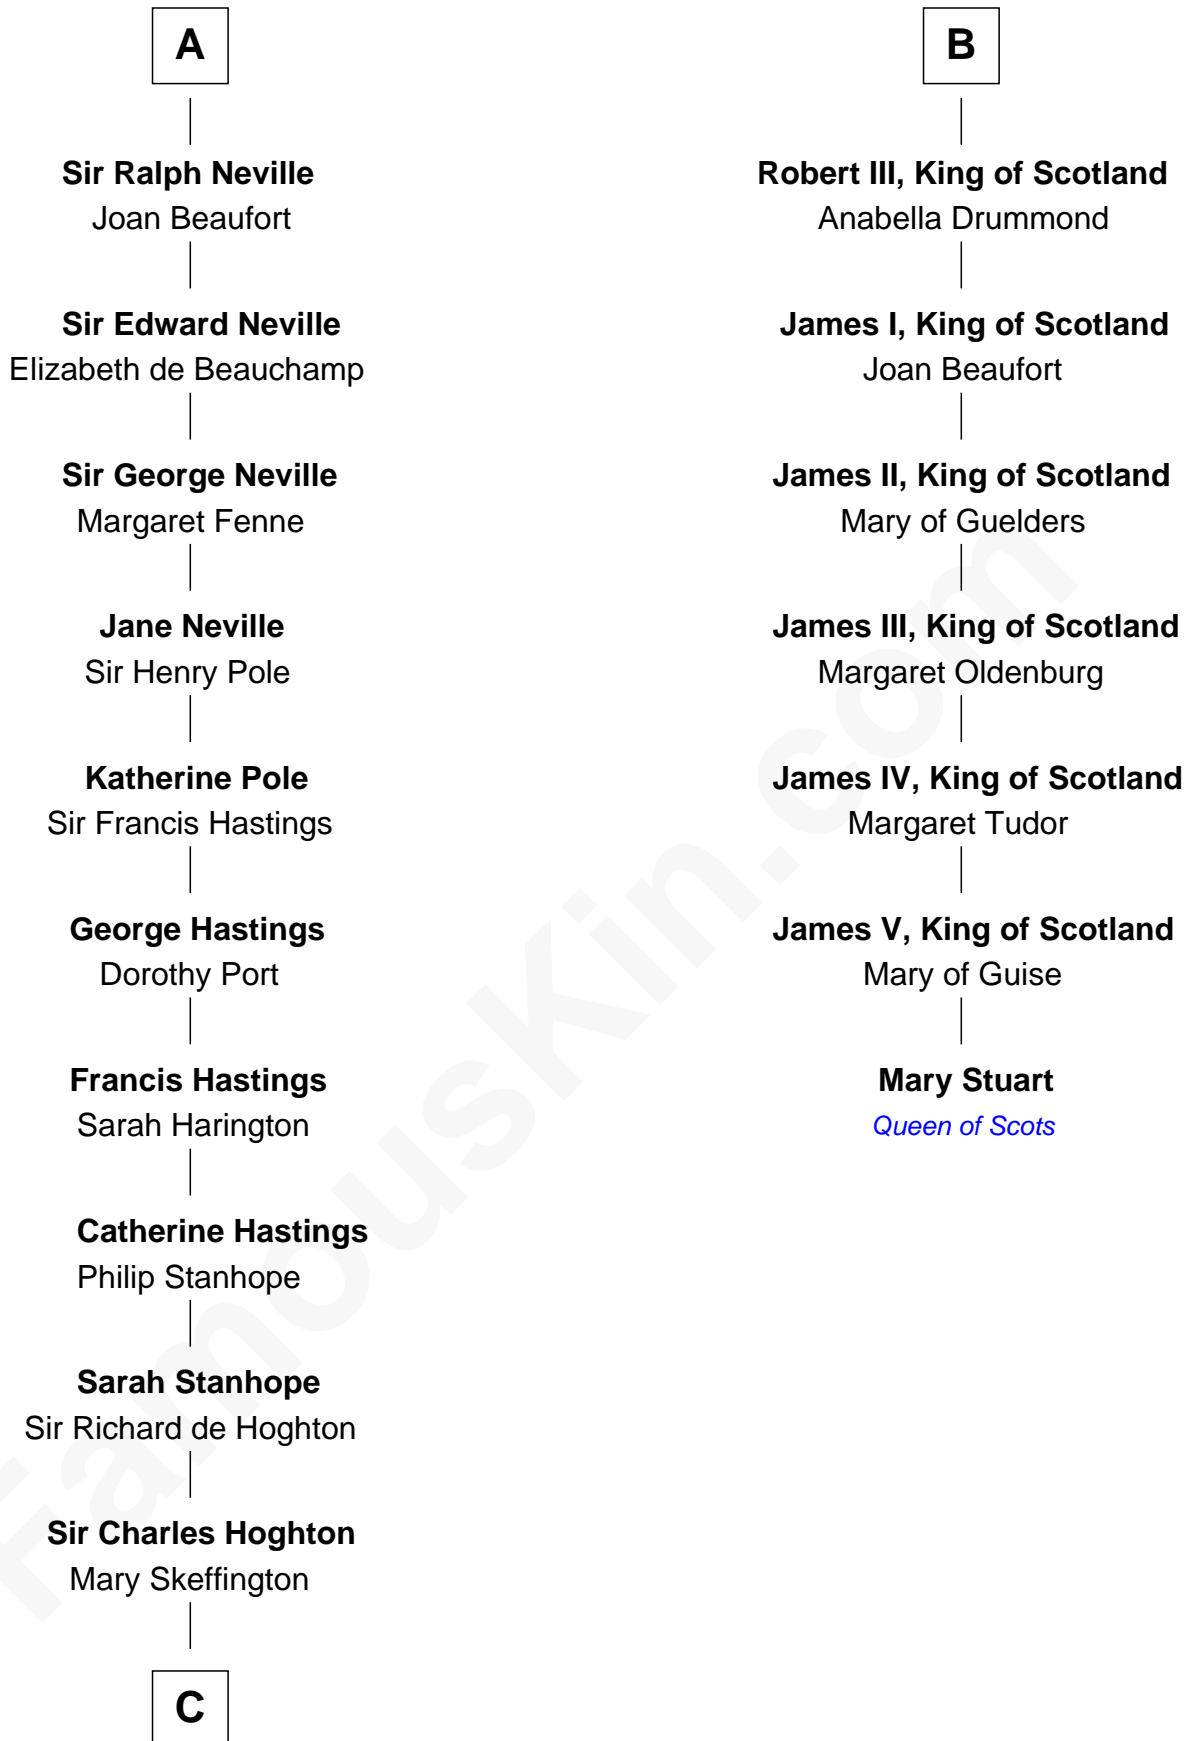

FamousKin.com

Relationship Chart of

Lewis Carroll

Author of Alice in Wonderland

13th cousin 8 times removed of

Mary Stuart

Queen of Scots

C

—
Lucy Hoghton
Thomas Lutwidge

—
Henry Lutwidge
Jane Molyneux

—
Charles Lutwidge
Elizabeth Anne Dodgson

—
Frances Jane Lutwidge
Rev. Charles Dodgson

—
Lewis Carroll
Author of Alice in Wonderland

FamousKin.com