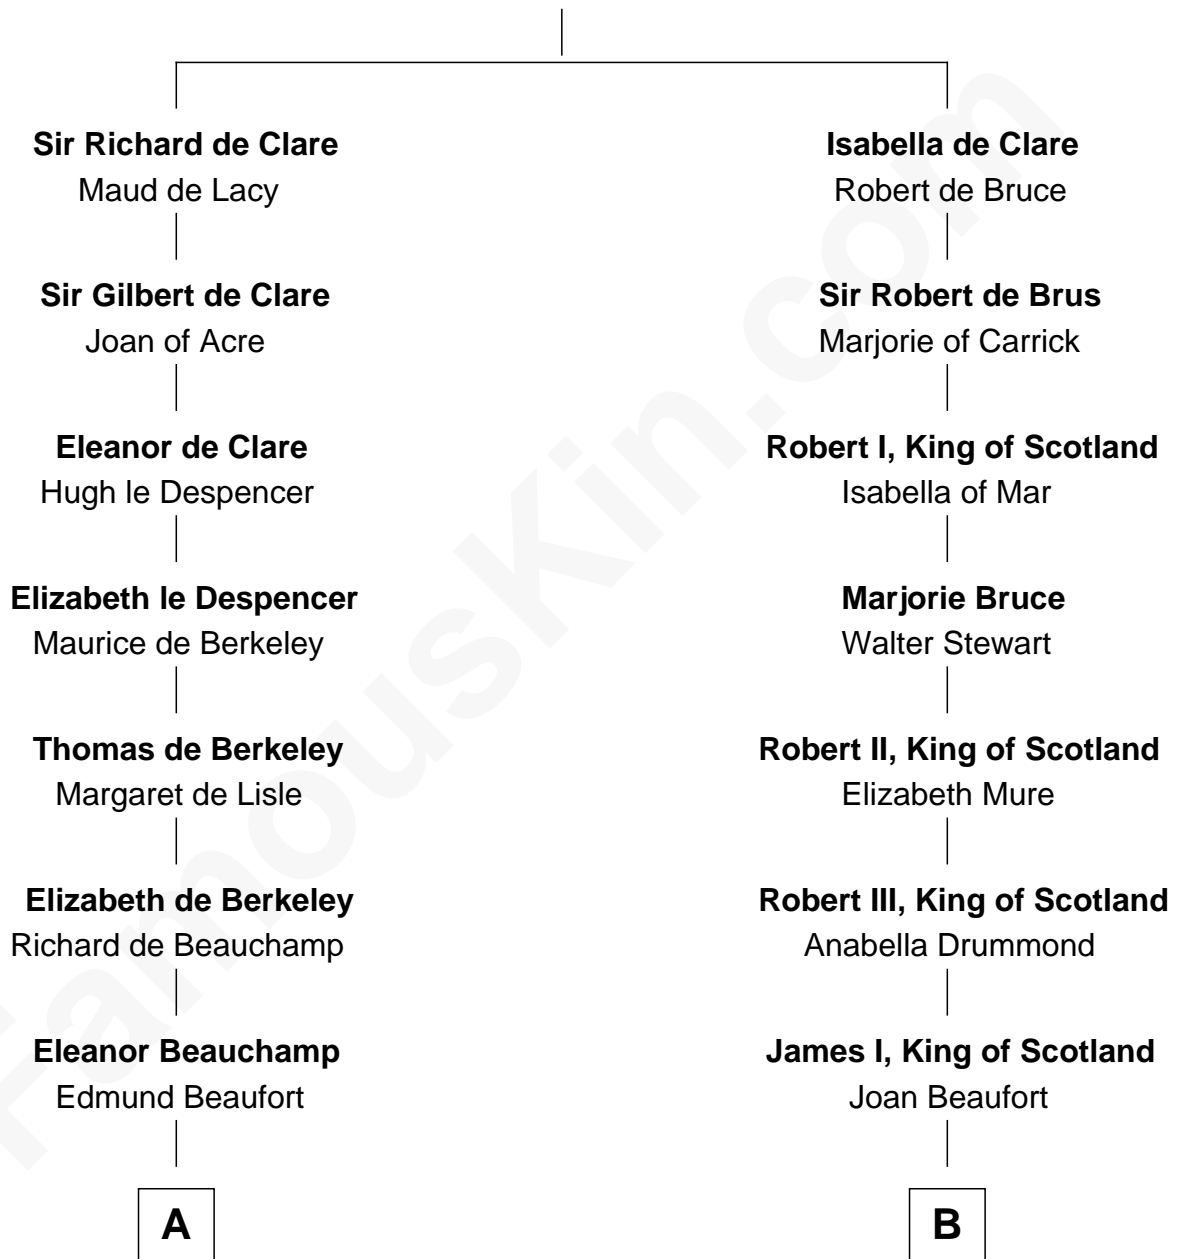

FamousKin.com

Relationship Chart of

Lewis Carroll

Author of Alice in Wonderland

11th cousin 9 times removed of

Mary Stuart

Queen of Scots

Gilbert de Clare

Isabel Marshal

C

Henry Lutwidge

Jane Molyneux

Charles Lutwidge

Elizabeth Anne Dodgson

Frances Jane Lutwidge

Rev. Charles Dodgson