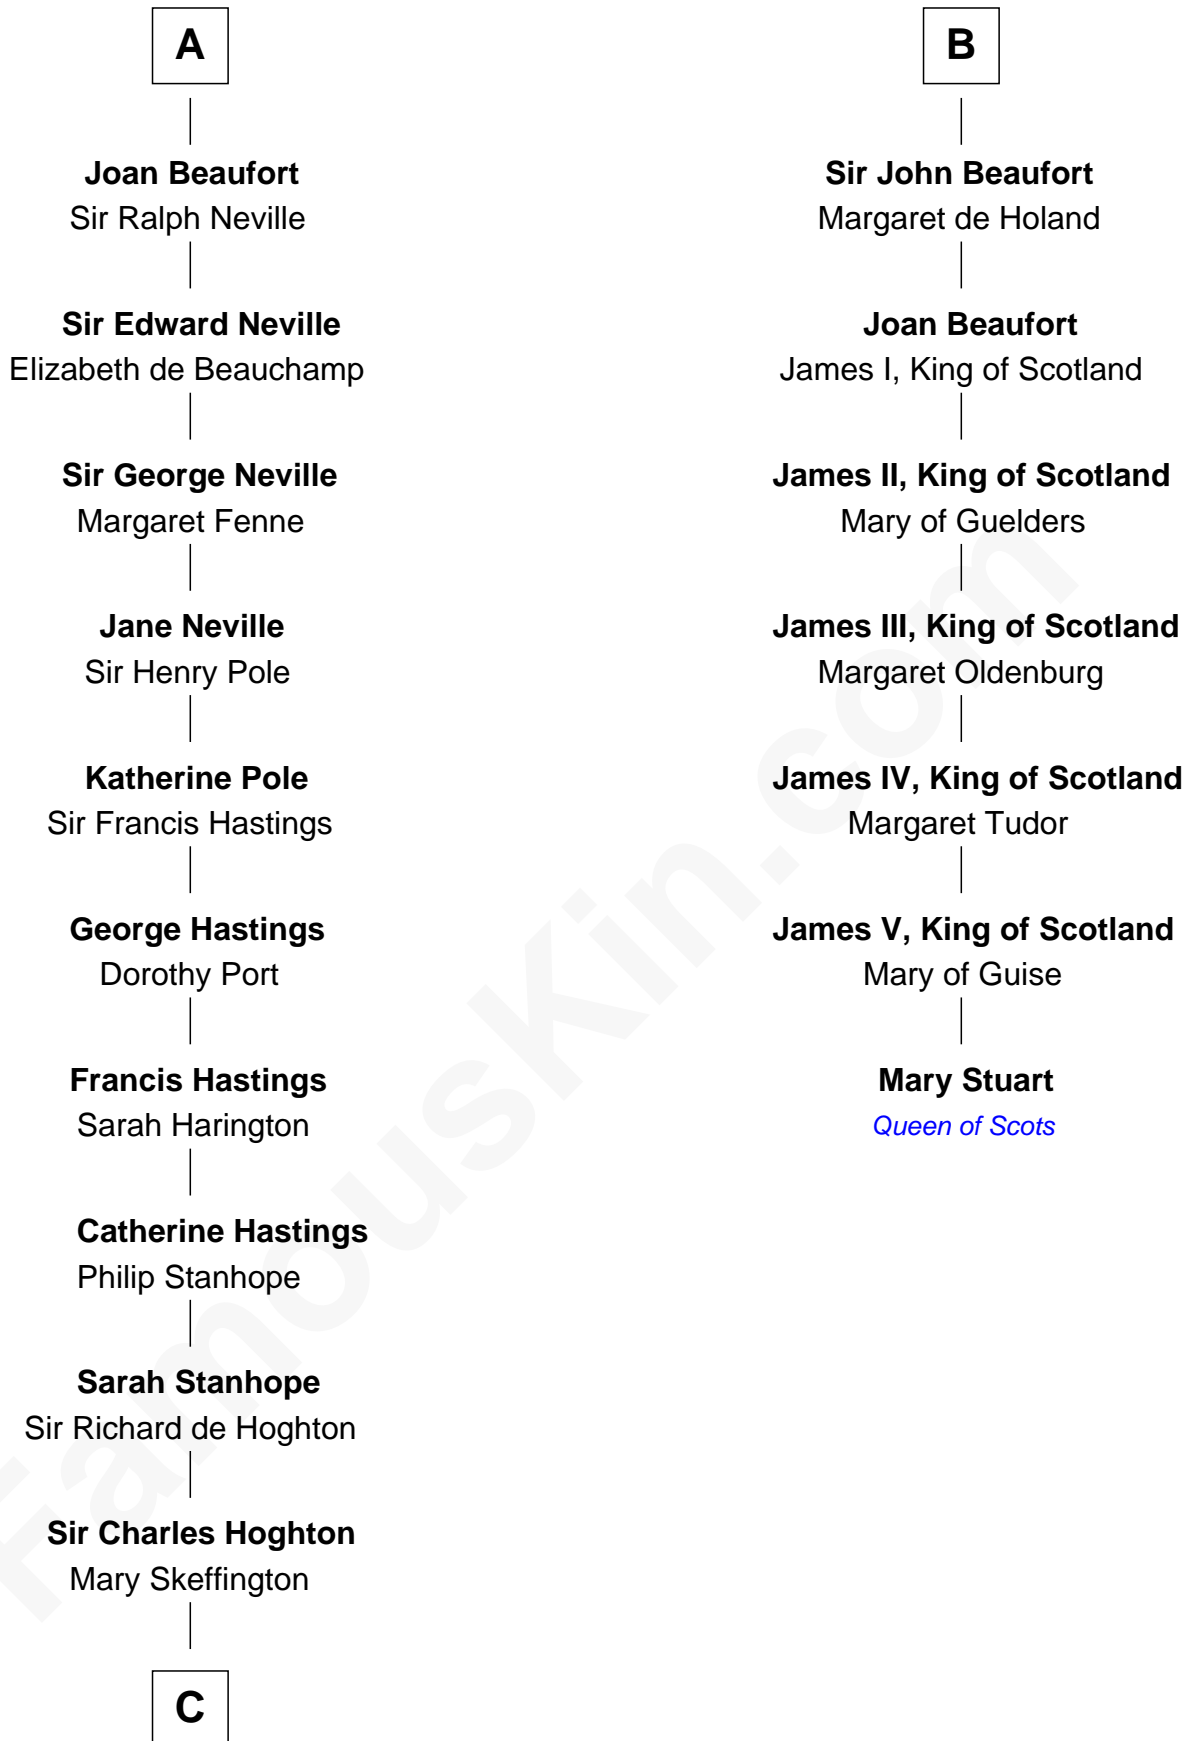

FamousKin.com

Relationship Chart of

Lewis Carroll

Author of Alice in Wonderland

13th cousin 8 times removed of

Mary Stuart

Queen of Scots

William VIII de Montpellier

Eudoxia Comnenus

C

—
Lucy Hoghton
Thomas Lutwidge

—
Henry Lutwidge
Jane Molyneux

—
Charles Lutwidge
Elizabeth Anne Dodgson

—
Frances Jane Lutwidge
Rev. Charles Dodgson

—
Lewis Carroll
Author of Alice in Wonderland