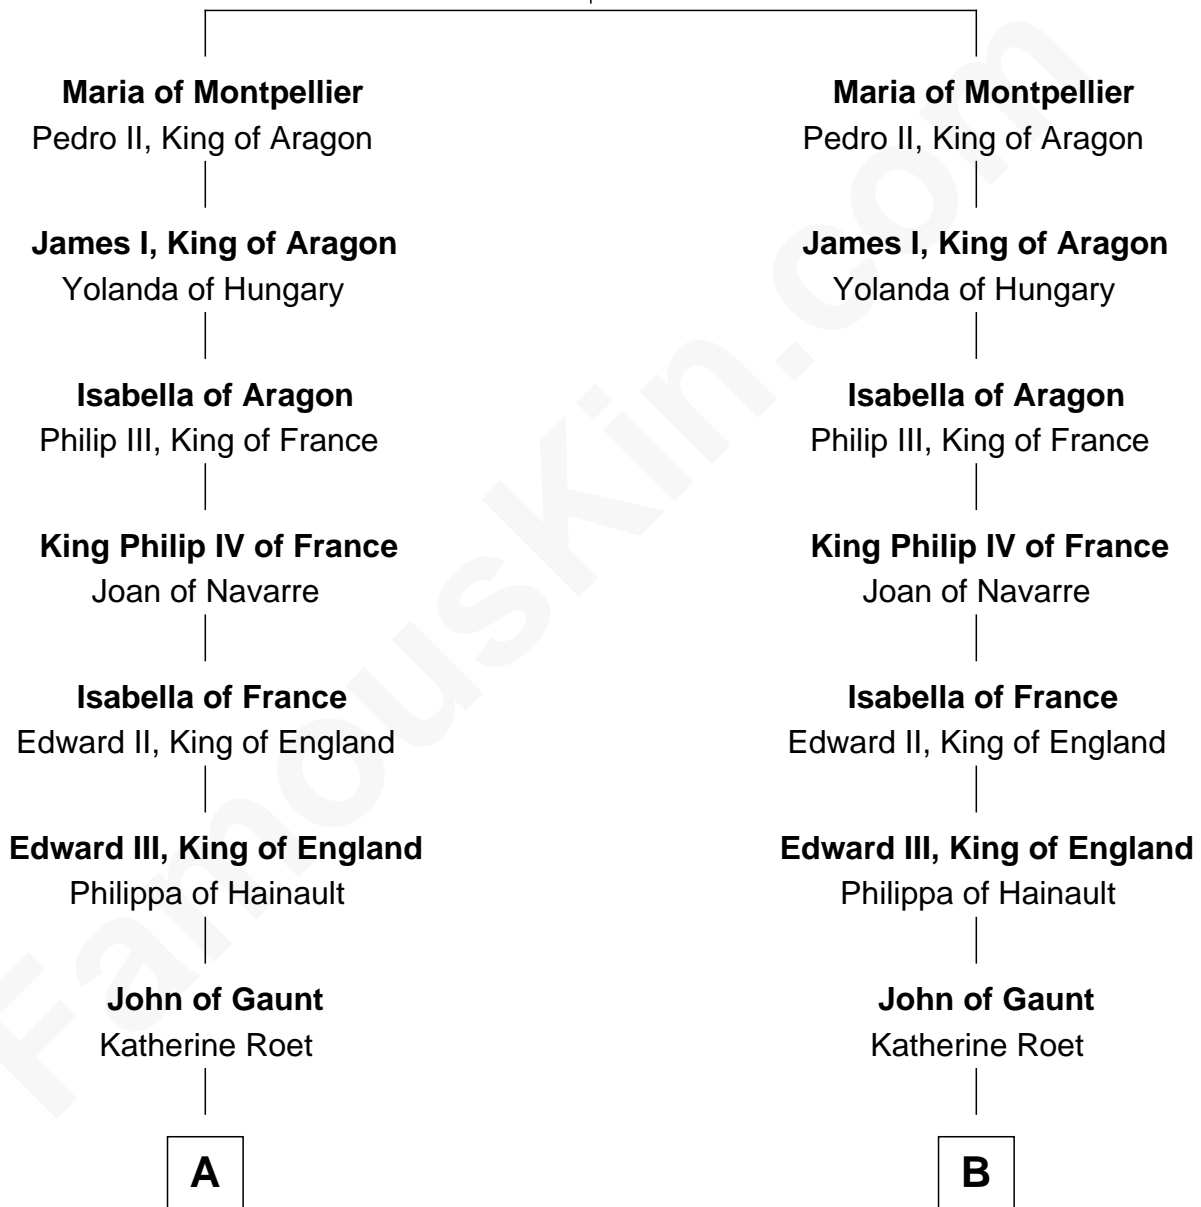

Mary Stuart

Queen of Scots

William VIII de Montpellier

Eudoxia Comnenus