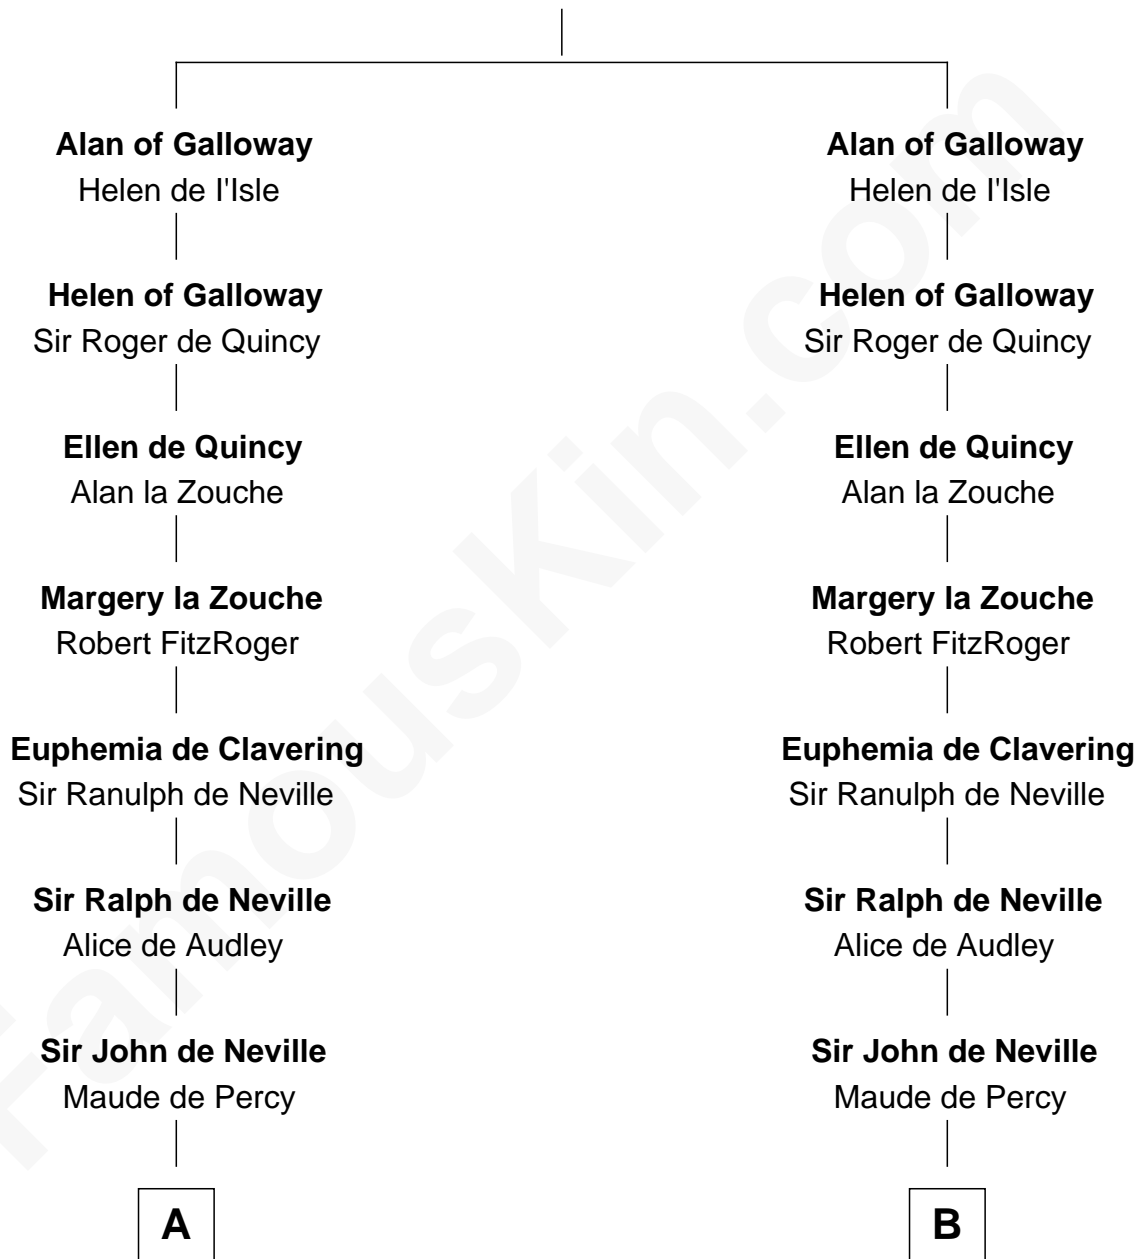

FamousKin.com

Relationship Chart of

Lewis Carroll

Author of Alice in Wonderland

13th cousin 8 times removed of

Mary Stuart

Queen of Scots

Roland of Galloway

Helena de Morville

C

—
Lucy Hoghton
Thomas Lutwidge

—
Henry Lutwidge
Jane Molyneux

—
Charles Lutwidge
Elizabeth Anne Dodgson

—
Frances Jane Lutwidge
Rev. Charles Dodgson

—
Lewis Carroll
Author of Alice in Wonderland