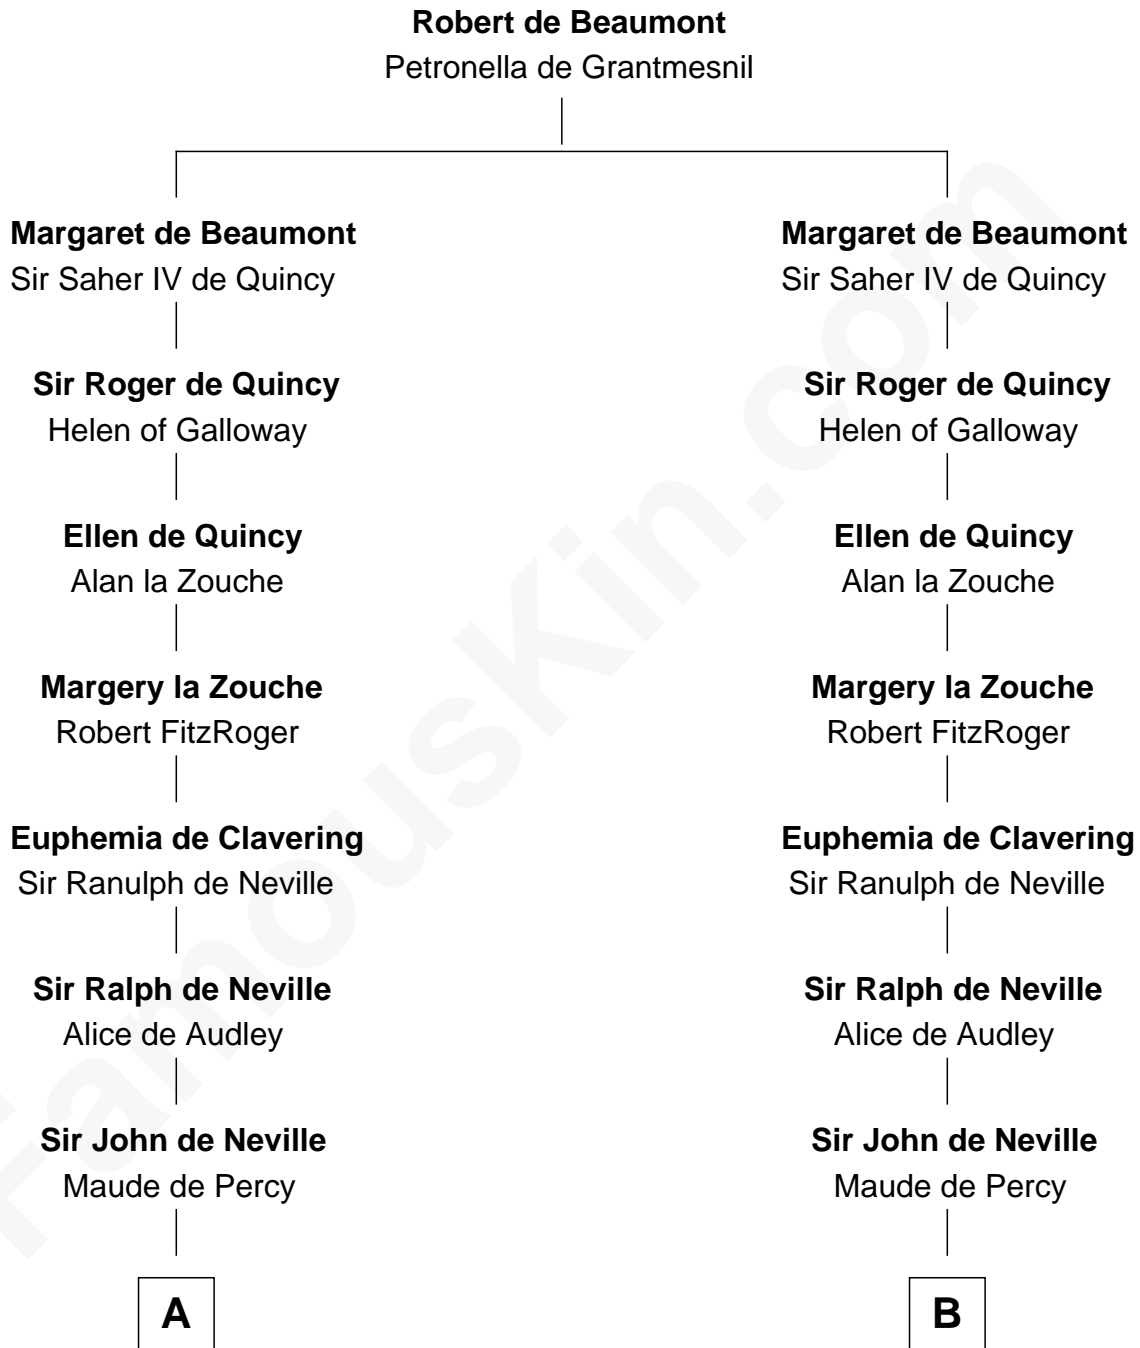

## Relationship Chart of

### Lewis Carroll

*Author of Alice in Wonderland*

13th cousin 8 times removed of

**Mary Stuart**

*Queen of Scots*

**C**

—  
**Lucy Hoghton**  
Thomas Lutwidge

—  
**Henry Lutwidge**  
Jane Molyneux

—  
**Charles Lutwidge**  
Elizabeth Anne Dodgson

—  
**Frances Jane Lutwidge**  
Rev. Charles Dodgson

—  
**Lewis Carroll**  
*Author of Alice in Wonderland*