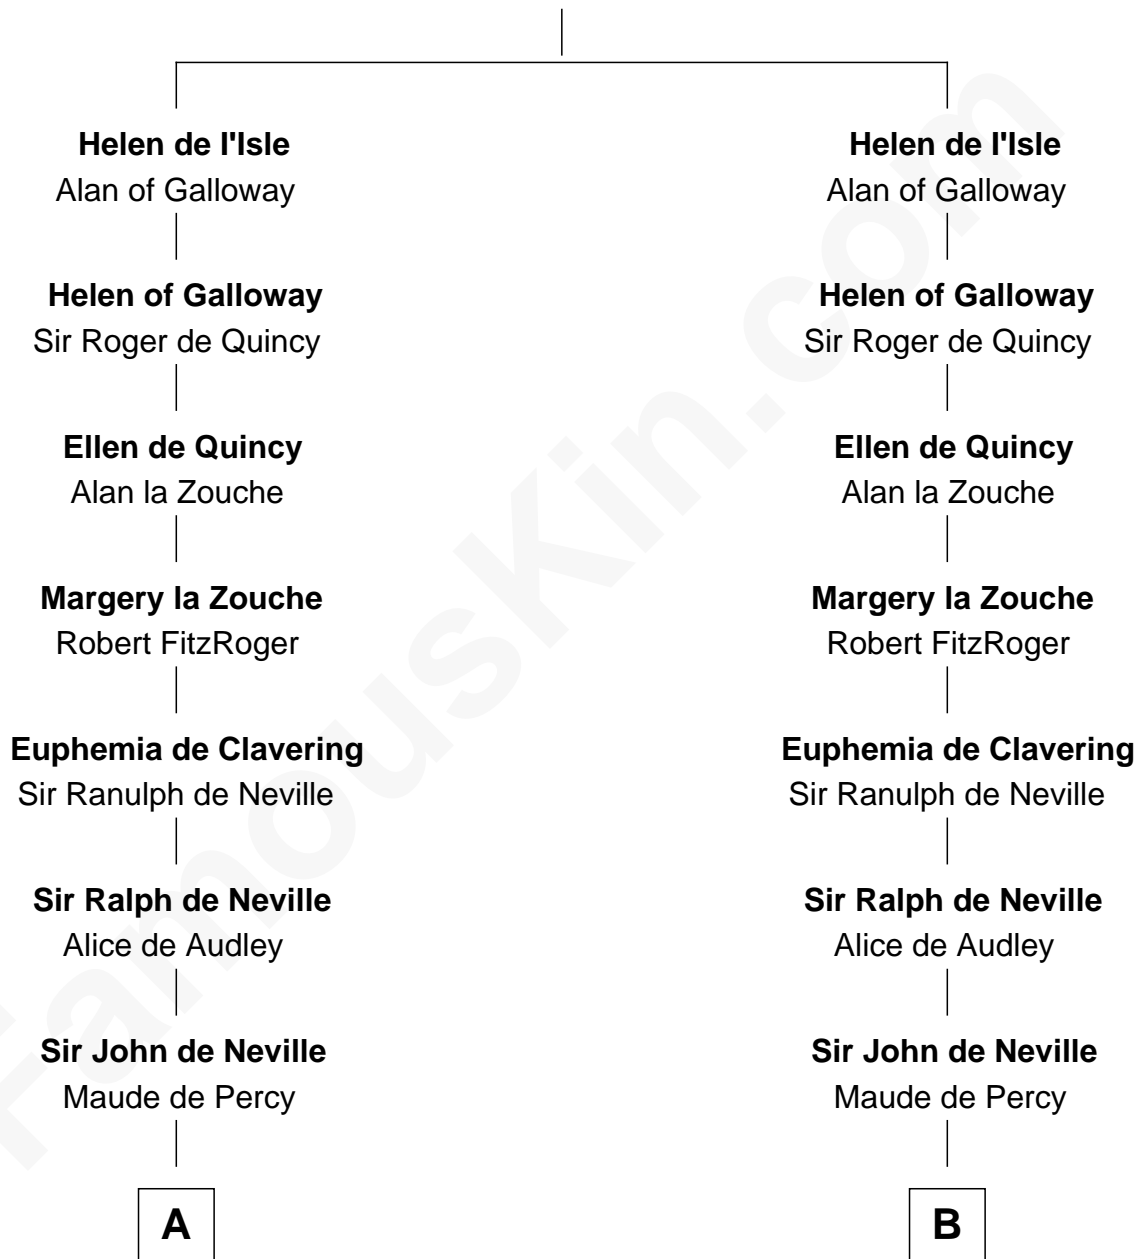

## Relationship Chart of

### Lewis Carroll

*Author of Alice in Wonderland*

13th cousin 8 times removed of

**Mary Stuart**

*Queen of Scots*

**Reginald de l'Isle**

Fonia of Moray

**C**

—  
**Lucy Houghton**  
Thomas Lutwidge

—  
**Henry Lutwidge**  
Jane Molyneux

—  
**Charles Lutwidge**  
Elizabeth Anne Dodgson

—  
**Frances Jane Lutwidge**  
Rev. Charles Dodgson

—  
**Lewis Carroll**  
*Author of Alice in Wonderland*