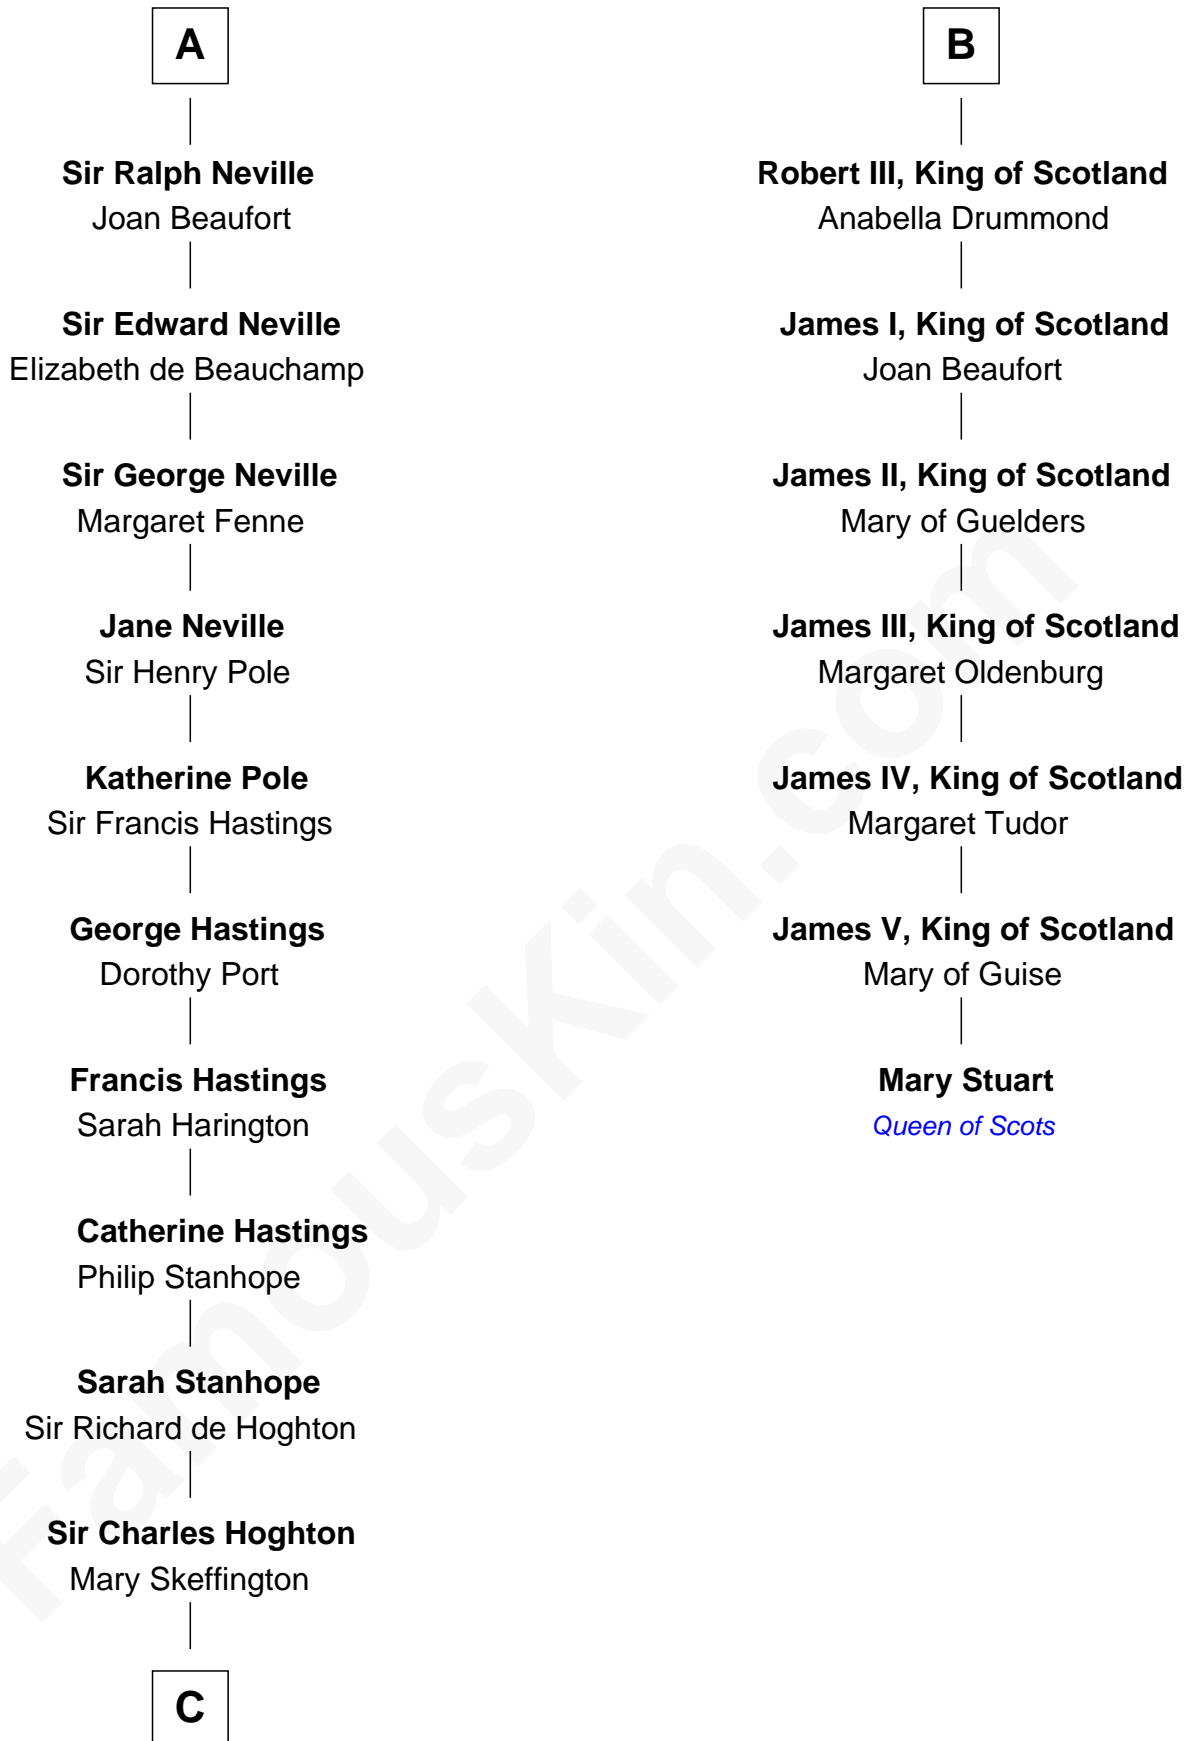

## Relationship Chart of

### Lewis Carroll

*Author of Alice in Wonderland*

13th cousin 8 times removed of

### Mary Stuart

*Queen of Scots*

**John FitzGilbert**  
Sybilla of Salisbury

**C**

—  
**Lucy Hoghton**  
Thomas Lutwidge

—  
**Henry Lutwidge**  
Jane Molyneux

—  
**Charles Lutwidge**  
Elizabeth Anne Dodgson