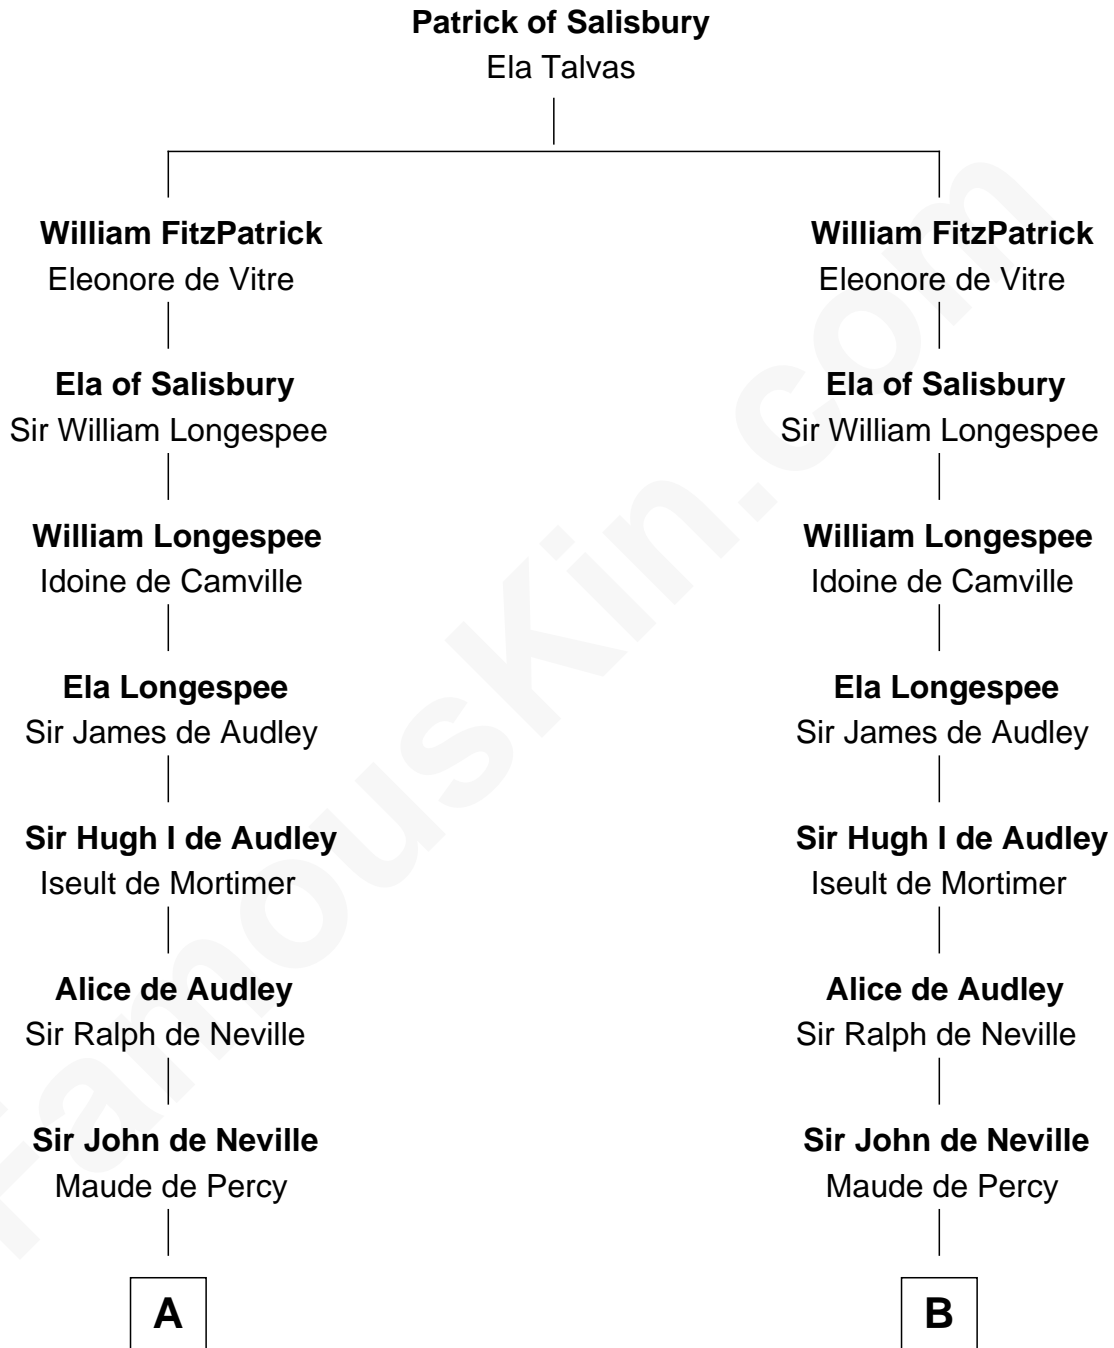

FamousKin.com

Relationship Chart of

Lewis Carroll

Author of Alice in Wonderland

13th cousin 8 times removed of

Mary Stuart

Queen of Scots

C

—
Lucy Hoghton
Thomas Lutwidge

—
Henry Lutwidge
Jane Molyneux

—
Charles Lutwidge
Elizabeth Anne Dodgson

—
Frances Jane Lutwidge
Rev. Charles Dodgson

—
Lewis Carroll
Author of Alice in Wonderland

FamousKin.com