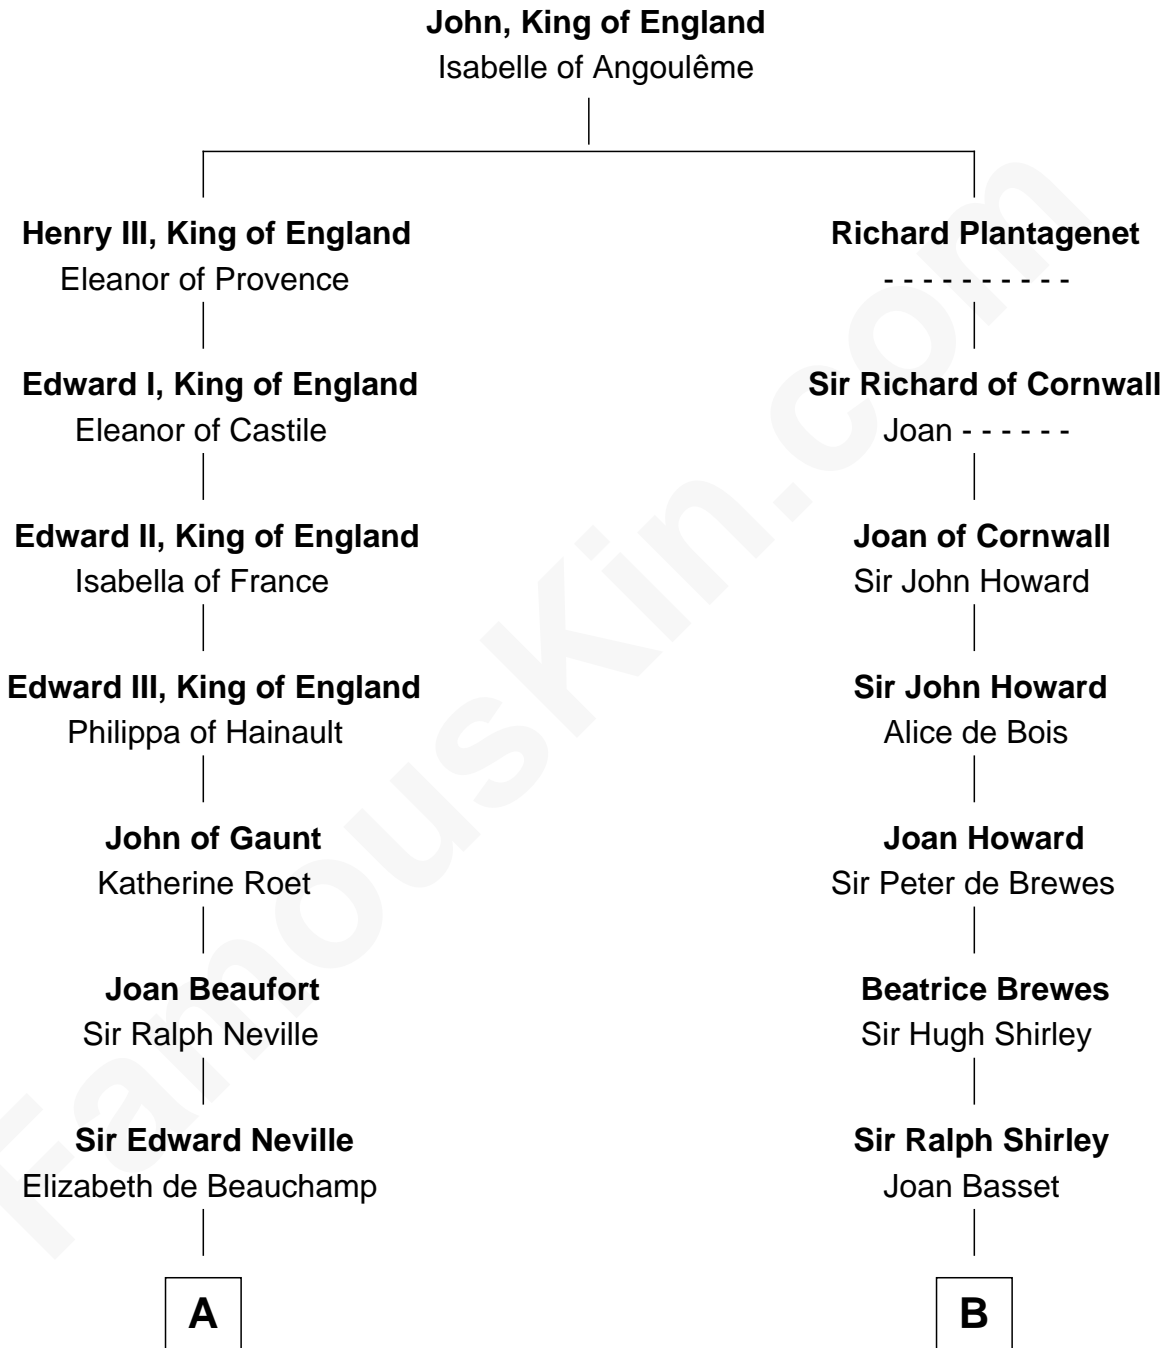

FamousKin.com

Relationship Chart of

Lewis Carroll

Author of Alice in Wonderland

19th cousin 2 times removed of

William Henry Moore

Co-Founder, U.S. Steel and Nabisco

C

Charles Lutwidge
Elizabeth Anne Dodgson

Frances Jane Lutwidge
Rev. Charles Dodgson

Lewis Carroll
Author of Alice in Wonderland

D

Sarah Browne
George Beckwith

George Beckwith
Rachel Marsh

George Beckwith
Mary Bradley

Rachael Arvilla Beckwith
Nathaniel Ford Moore

William Henry Moore
Co-Founder, U.S. Steel and Nabisco

FamousKin.com