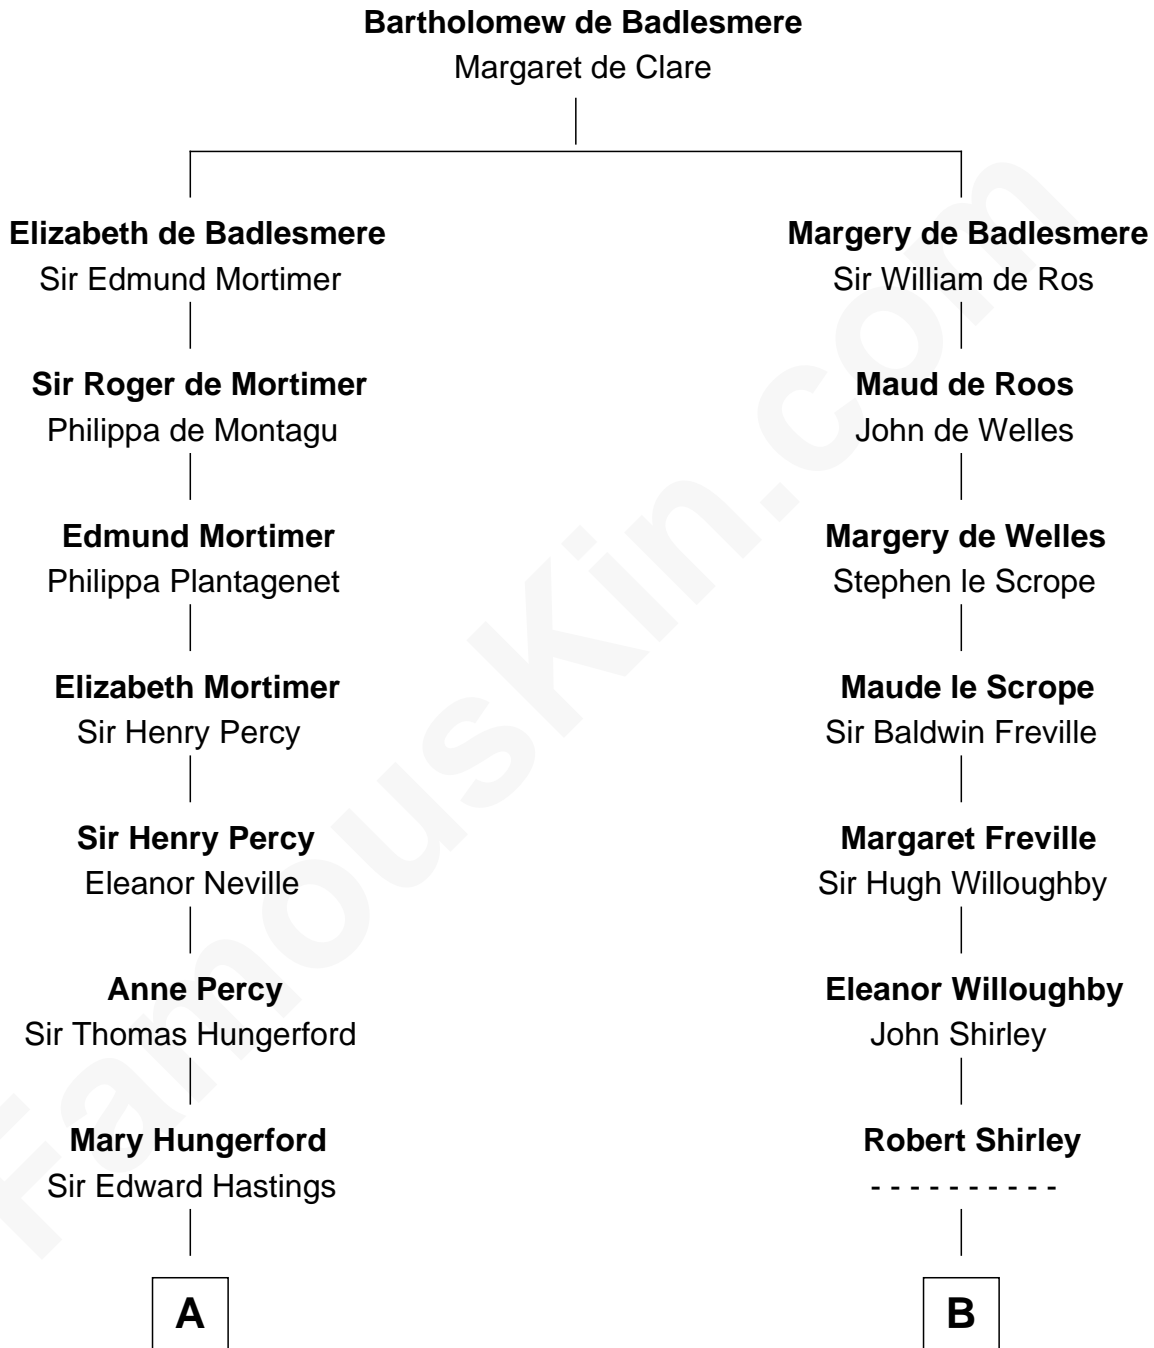

# FamousKin.com Relationship Chart of

**Lewis Carroll**

*Author of Alice in Wonderland*

18th cousin of

**William Henry Moore**

*Co-Founder, U.S. Steel and Nabisco*

**C**

**Frances Jane Lutwidge**

Rev. Charles Dodgson

**Lewis Carroll**

*Author of Alice in Wonderland*

**D**

**Rachael Arvilla Beckwith**

Nathaniel Ford Moore

**William Henry Moore**

*Co-Founder, U.S. Steel and Nabisco*