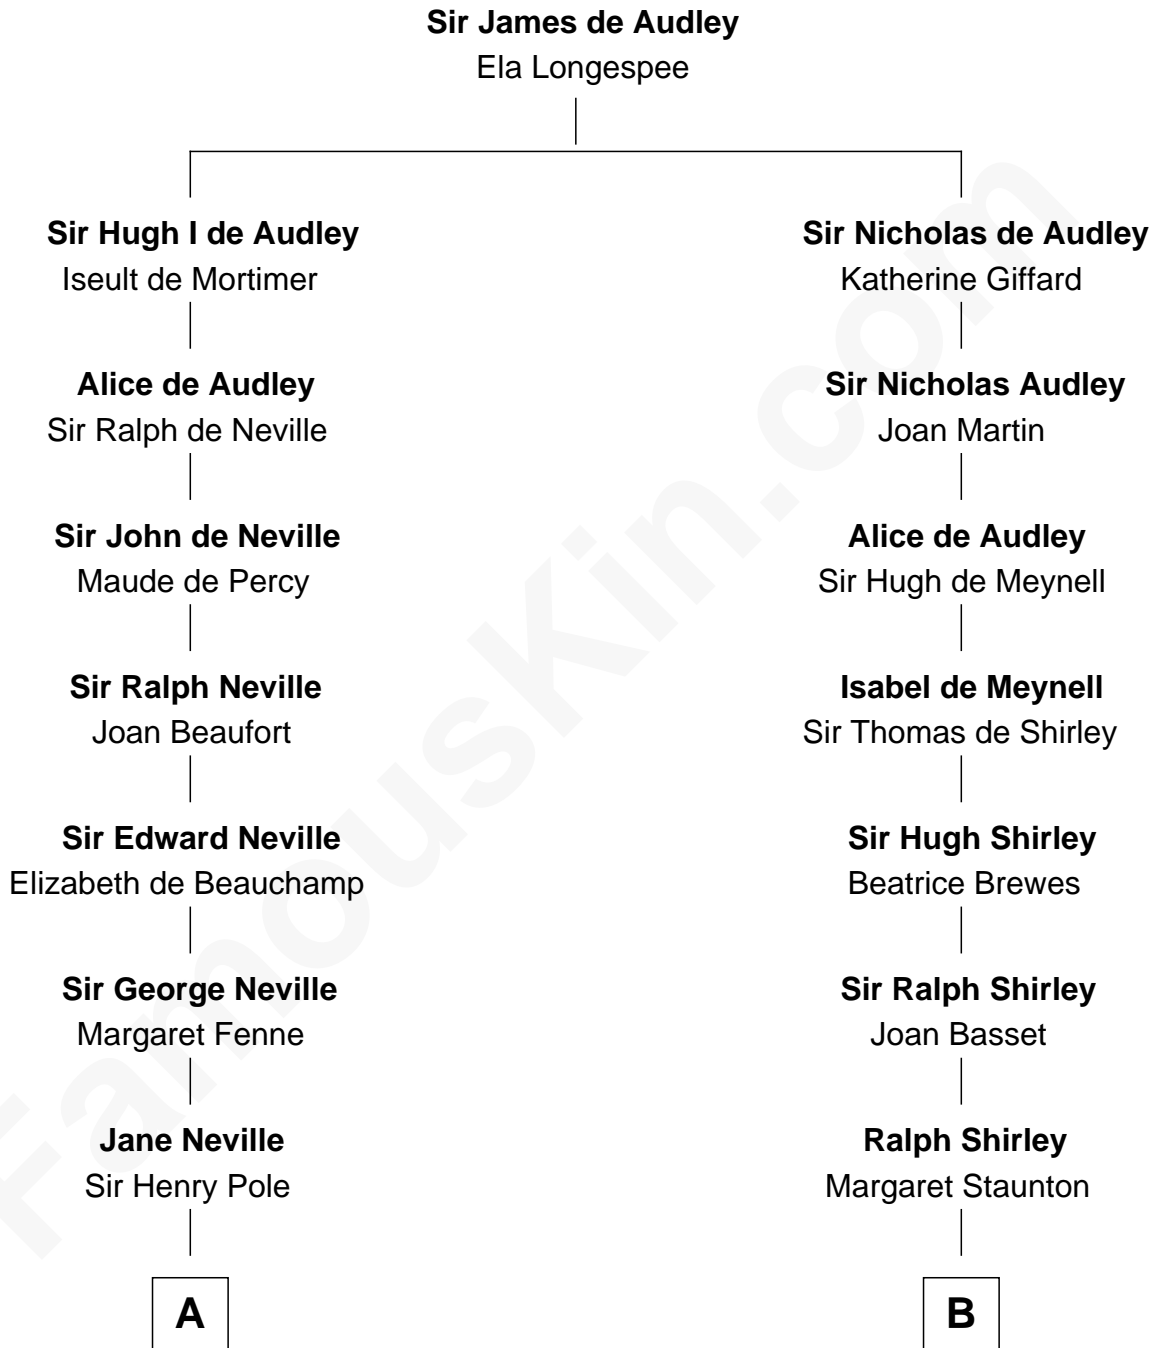

FamousKin.com

Relationship Chart of

Lewis Carroll

Author of Alice in Wonderland

17th cousin 3 times removed of

William Henry Moore

Co-Founder, U.S. Steel and Nabisco

C

George Beckwith

Rachel Marsh

George Beckwith

Mary Bradley

Rachael Arvilla Beckwith

Nathaniel Ford Moore

William Henry Moore

Co-Founder, U.S. Steel and Nabisco