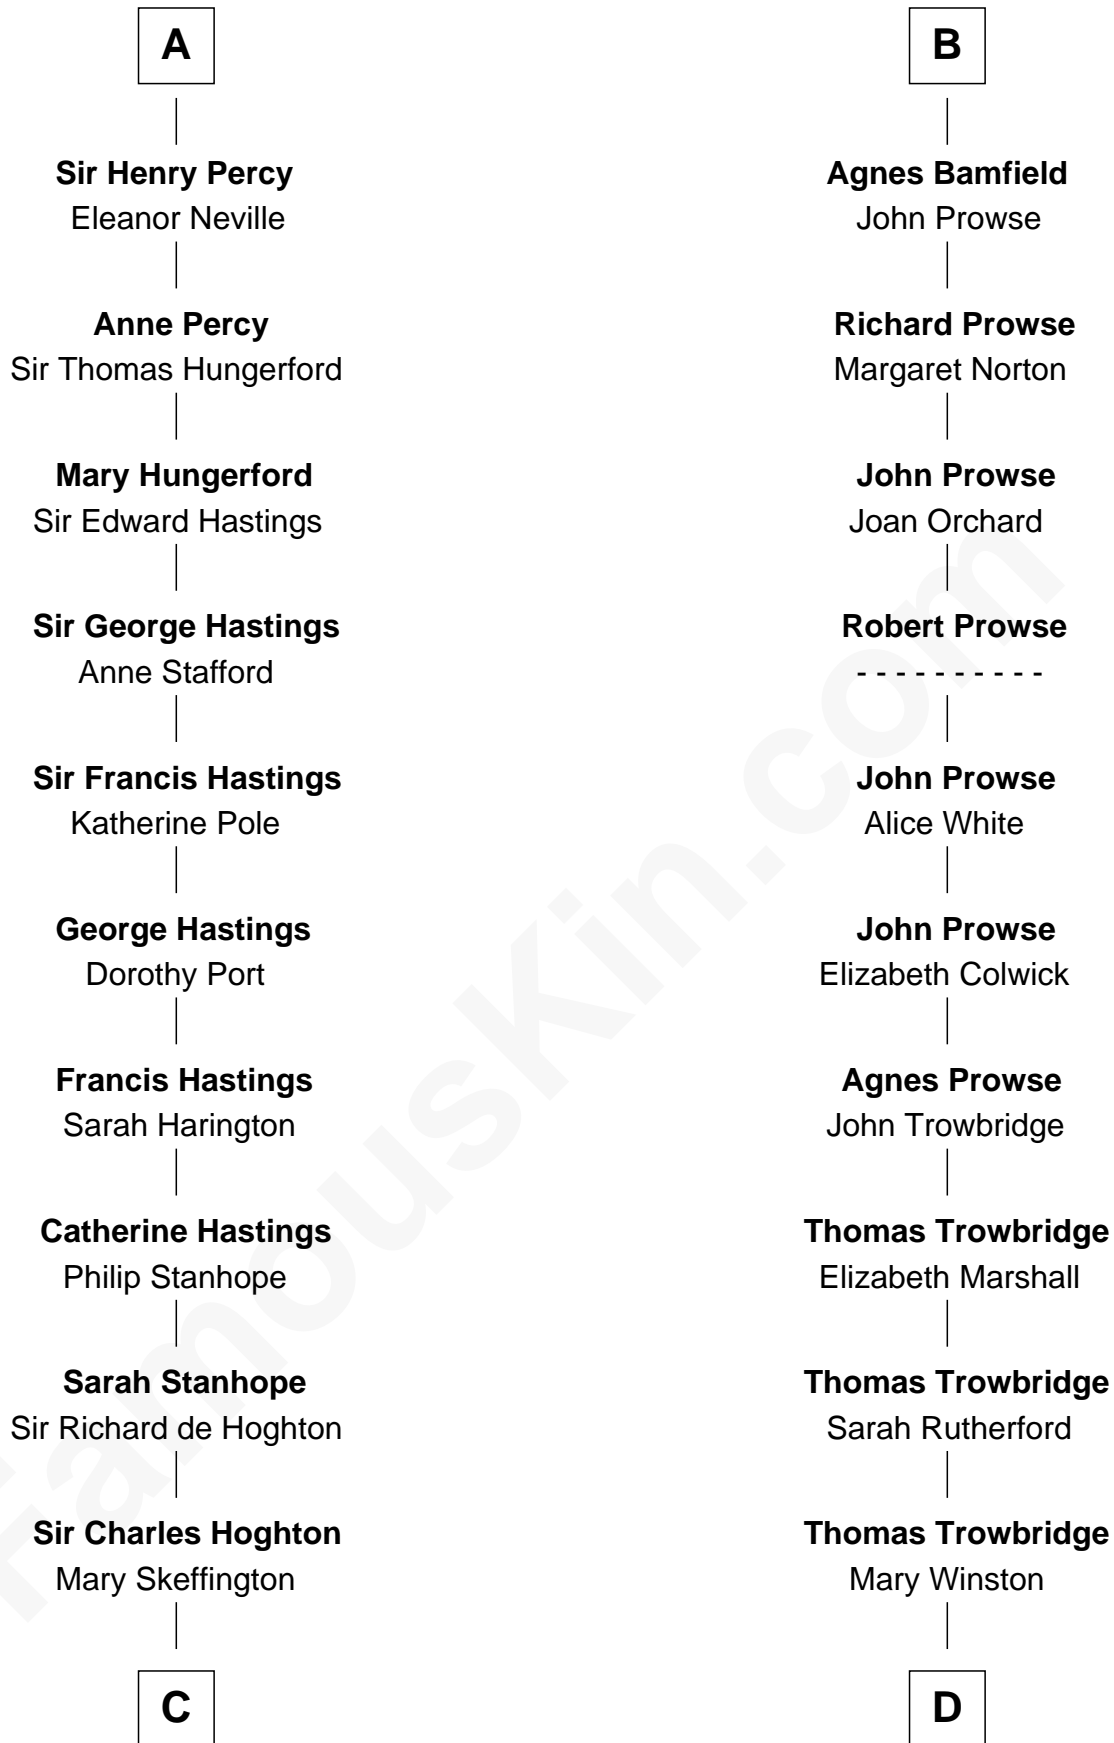

FamousKin.com Relationship Chart of

Lewis Carroll

Author of Alice in Wonderland

21st cousin of

Rutherford B. Hayes

19th U.S. President

Sir Geoffrey FitzPiers

Aveline de Clare

C

Lucy Hoghton
Thomas Lutwidge

Henry Lutwidge
Jane Molyneux

Charles Lutwidge
Elizabeth Anne Dodgson

Frances Jane Lutwidge
Rev. Charles Dodgson

Lewis Carroll
Author of Alice in Wonderland

D

Sarah Trowbridge
John Russell

Rebecca Russell
Ezekiel Hayes

Rutherford Hayes
Chloe Smith

Rutherford Hayes
Sophia Birchard

Rutherford B. Hayes
19th U.S. President

FamousKin.com