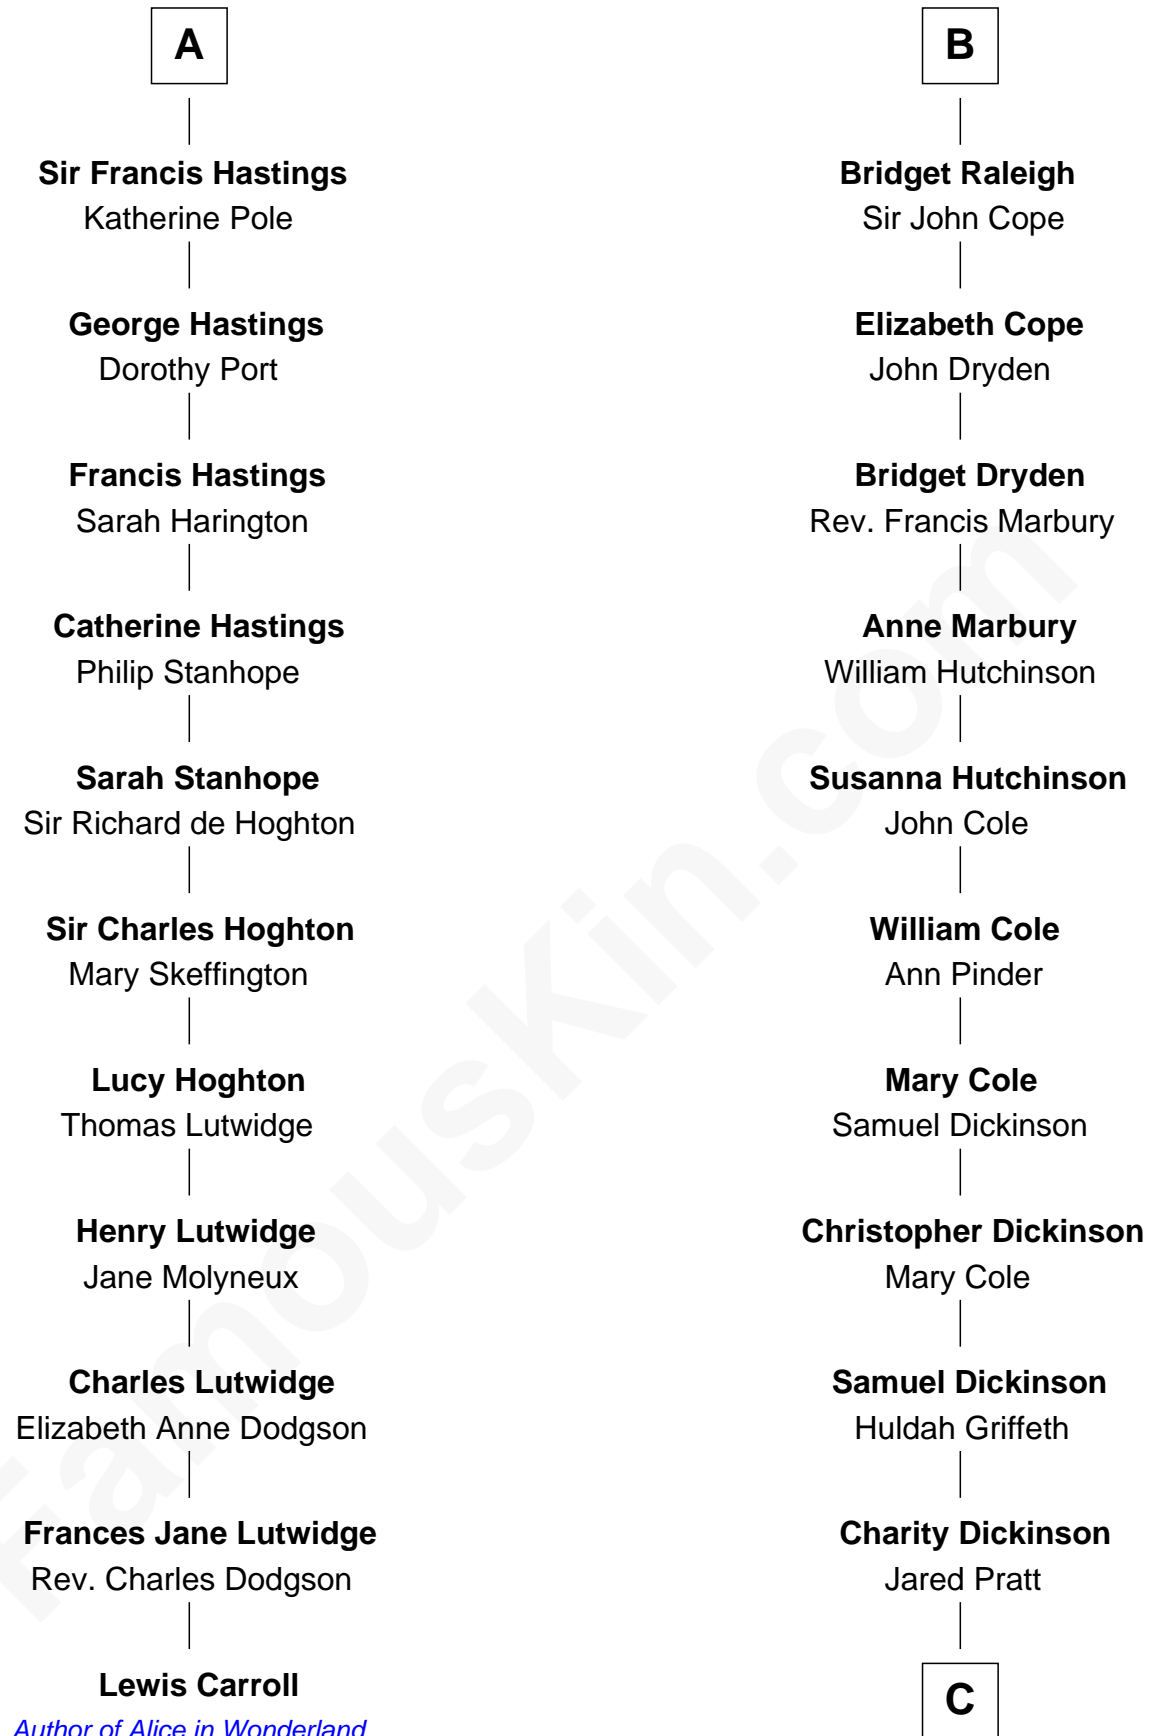

FamousKin.com Relationship Chart of

Lewis Carroll

Author of Alice in Wonderland

17th cousin 4 times removed of

Mitt Romney

70th Governor of Massachusetts

Hugh le Despencer

Eleanor de Clare

Elizabeth le Despencer

Maurice de Berkeley

Thomas de Berkeley

Margaret de Lisle

Elizabeth de Berkeley

Richard de Beauchamp

Eleanor Beauchamp

Edmund Beaufort

William Raleigh

Sir Edward Raleigh

Margaret Verney

Sir Edward Raleigh

Anne Chamberlayne

B

C

Parley Parker Pratt

Mary Woods

Helaman Pratt

Anna Johanna Dorothy Wilcken

Anna Amelia Pratt

Gaskell Samuel Romney

George Wilcken Romney

Lenore Emily LaFount

Mitt Romney