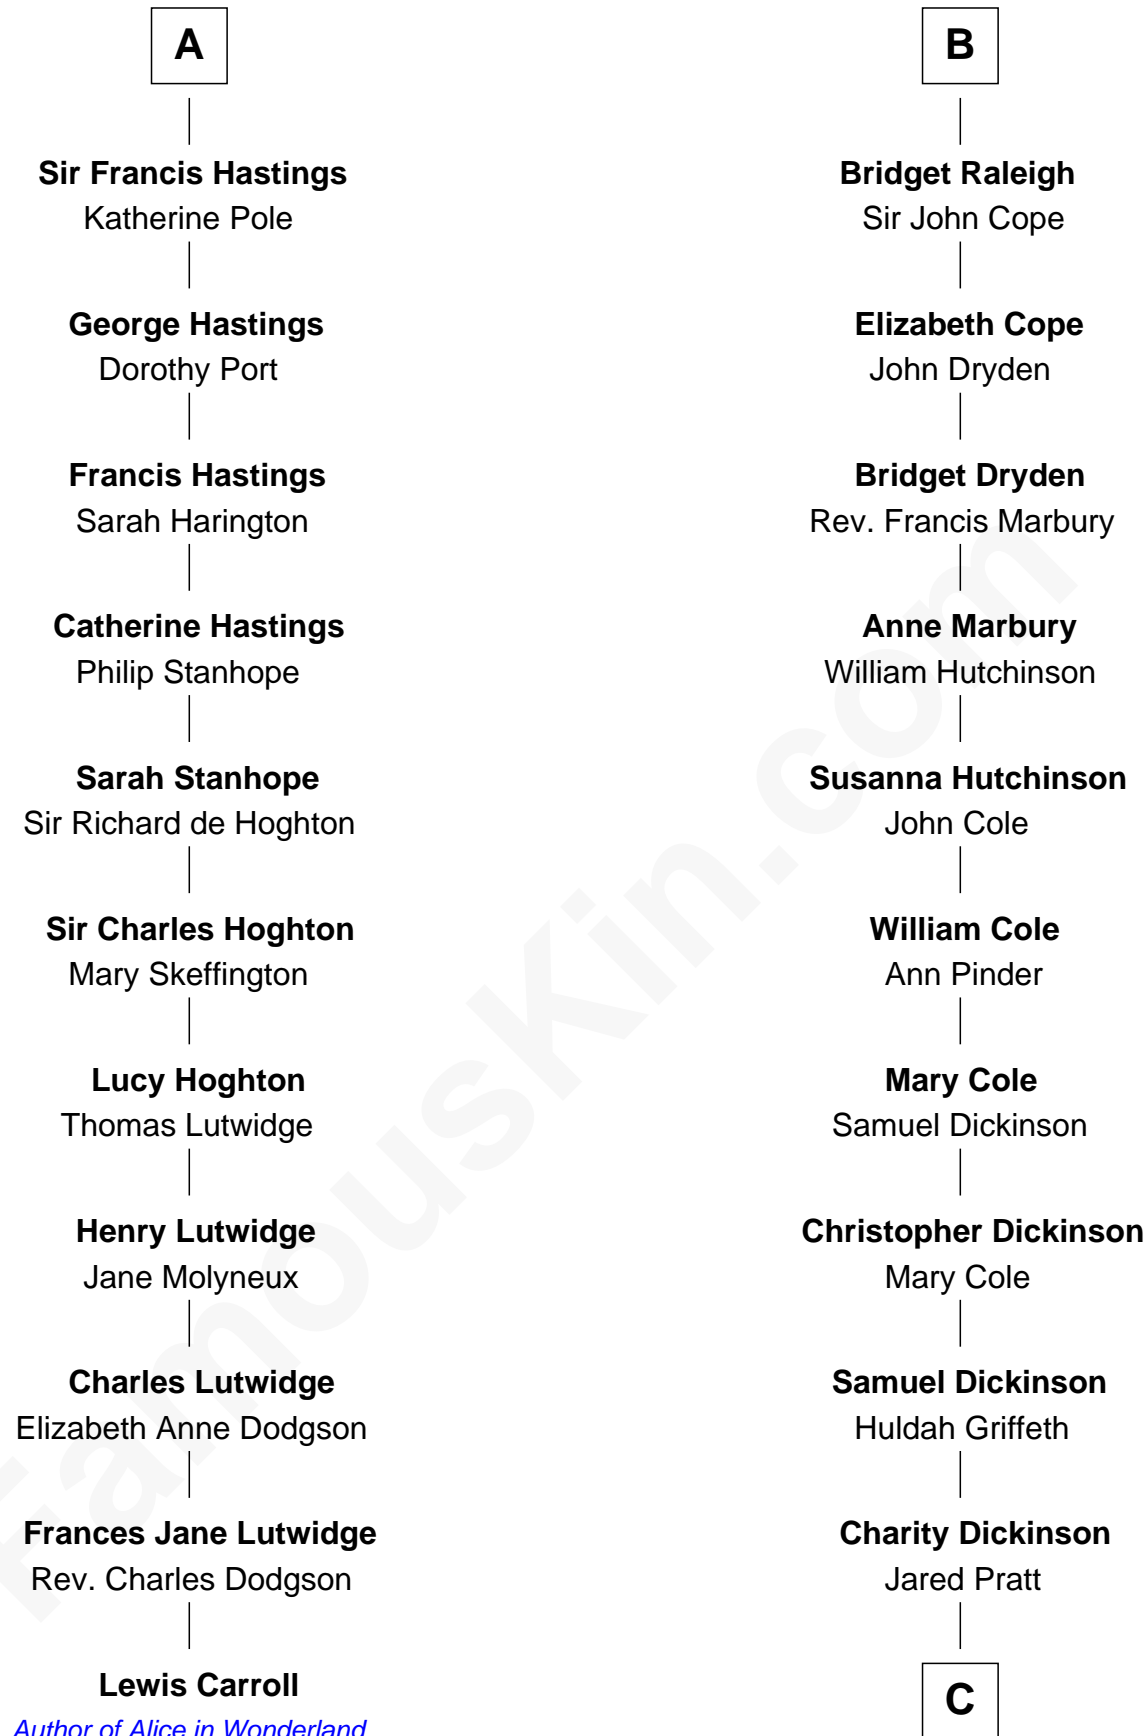

FamousKin.com

Relationship Chart of Lewis Carroll

Author of Alice in Wonderland

17th cousin 3 times removed of

George Romney

43rd Governor of Michigan

Hugh le Despencer

Eleanor de Clare

Elizabeth le Despencer

Maurice de Berkeley

Thomas de Berkeley

Margaret de Lisle

Elizabeth de Berkeley

Richard de Beauchamp

Eleanor Beauchamp

Edmund Beaufort

William Raleigh

Sir Edward Raleigh

Margaret Verney

Sir Edward Raleigh

Anne Chamberlayne

B

C

—
Parley Parker Pratt

Mary Woods
—

Helaman Pratt

Anna Johanna Dorothy Wilcken
—

Anna Amelia Pratt

Gaskell Samuel Romney
—

George Romney

43rd Governor of Michigan

FamousKin.com