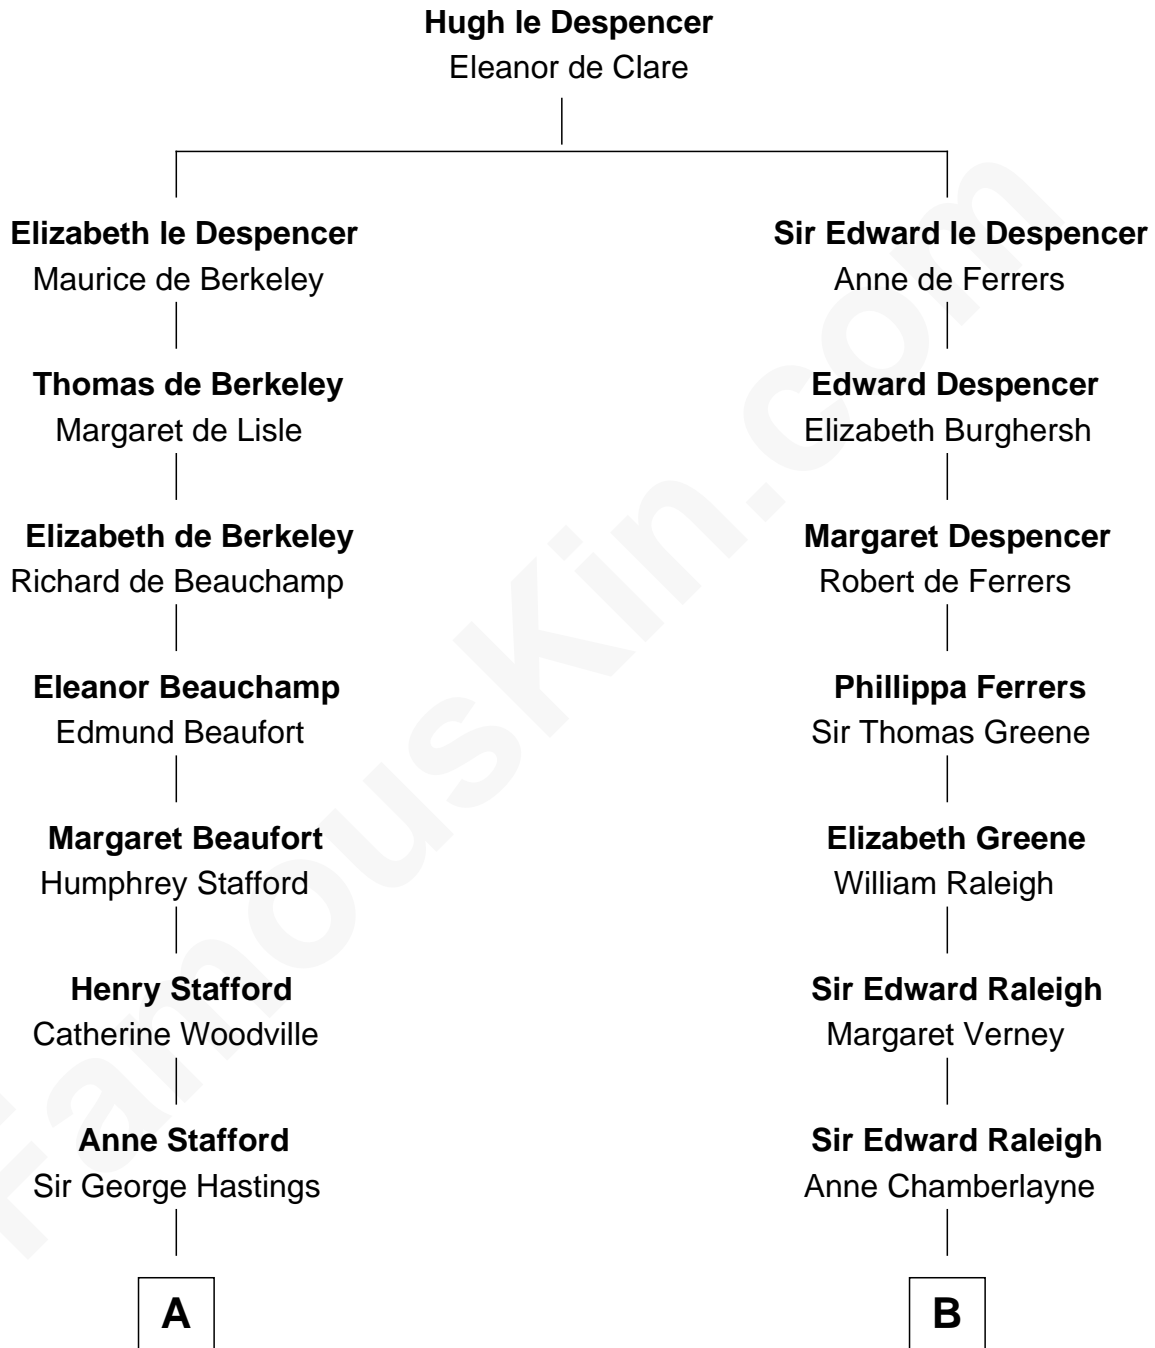

FamousKin.com

Relationship Chart of

Lewis Carroll

Author of Alice in Wonderland

17th cousin 4 times removed of

DuBose Heyward

Author of Porgy (Porgy & Bess)

C

Thomas Heyward

Ann Eliza Cuthbert

Thomas Savage Heyward

Georgianna Hasell

Thomas Savage Heyward

Louisa Watkins

Edwin Watkins Heyward

Jane Screven DuBose