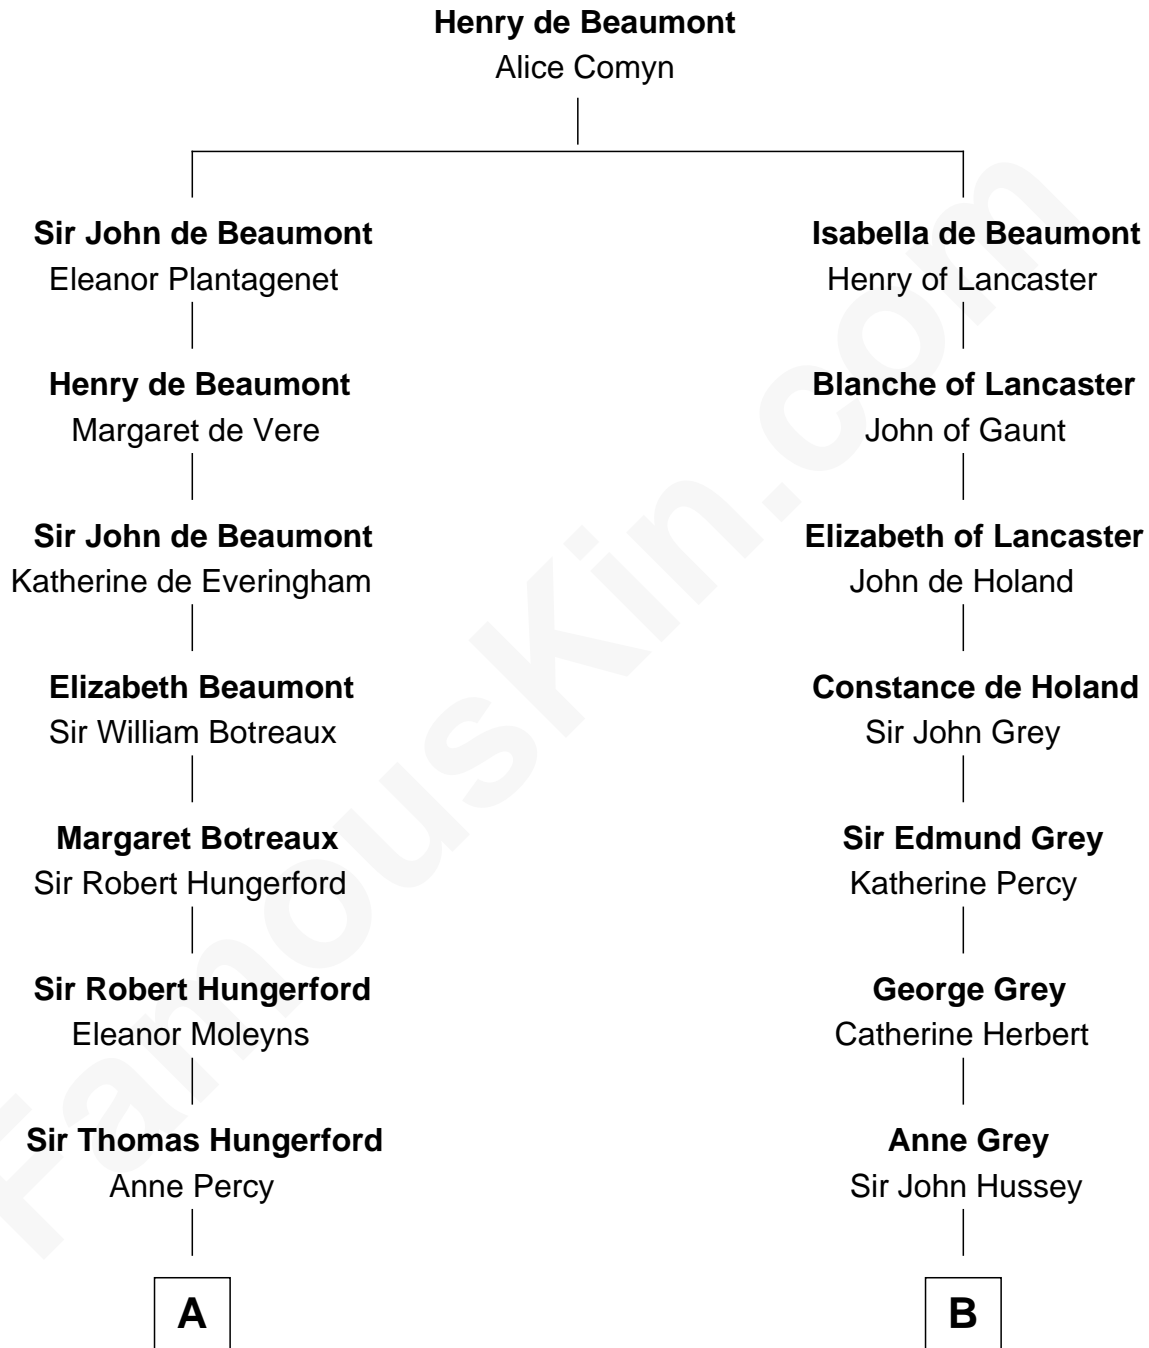

FamousKin.com

Relationship Chart of

Lewis Carroll

Author of Alice in Wonderland

19th cousin 1 time removed of

Camilla Parker Bowles

Queen Consort of the United Kingdom

C

Charles Lutwidge
Elizabeth Anne Dodgson

Frances Jane Lutwidge
Rev. Charles Dodgson

Lewis Carroll
Author of Alice in Wonderland

D

George Keppel
Alice Frederica Edmonstone

Sonia Rosemary Keppel
Roland Calvert Cubitt