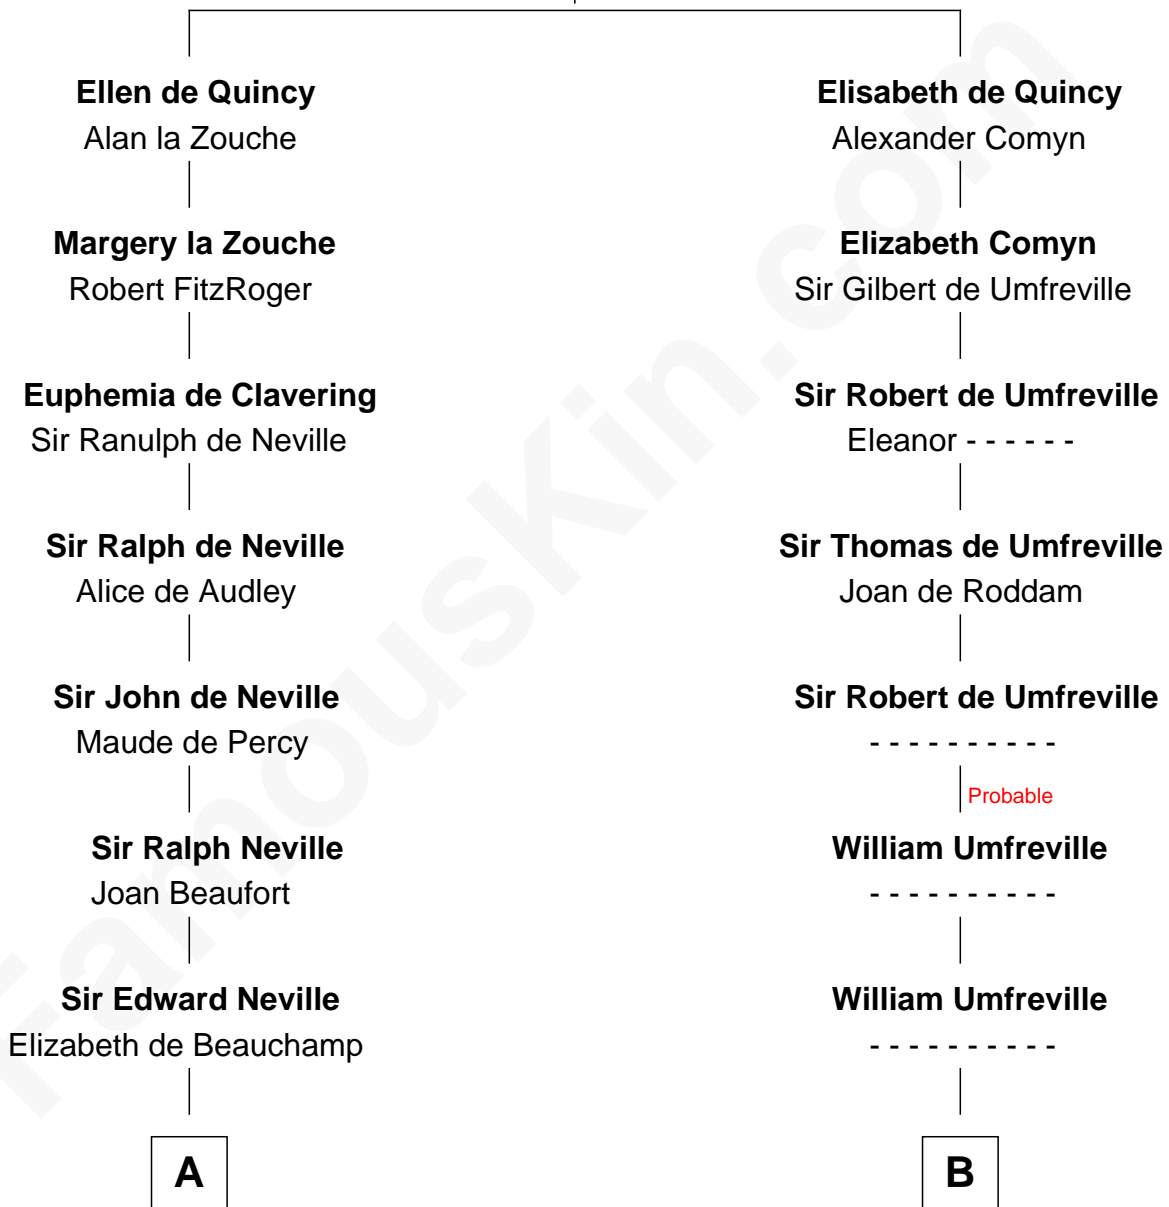

## Relationship Chart of

### Lewis Carroll

*Author of Alice in Wonderland*

18th cousin 1 time removed of

### Helen (Herron) Taft

*First Lady of President William H. Taft*

**Sir Roger de Quincy**  
Helen of Galloway

**C**

**Charles Lutwidge**  
Elizabeth Anne Dodgson

**Frances Jane Lutwidge**  
Rev. Charles Dodgson