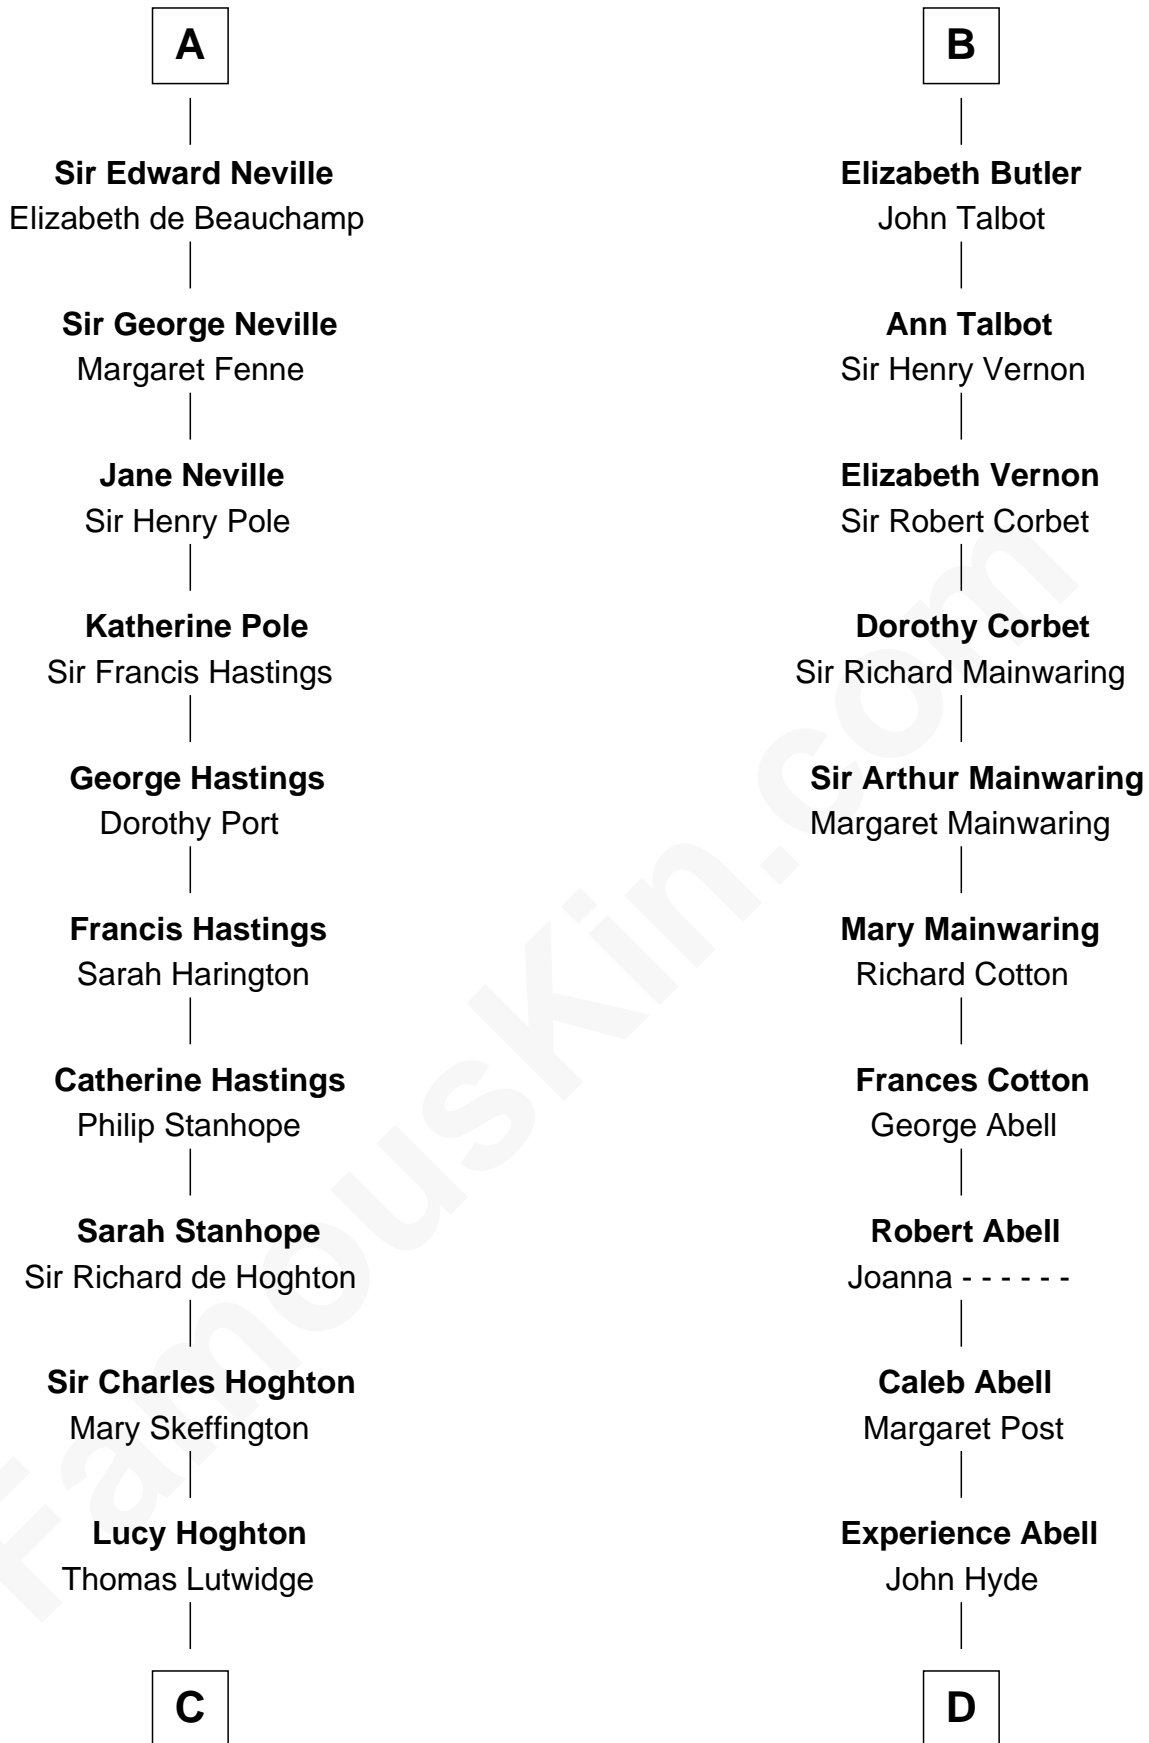

## Relationship Chart of Lewis Carroll

*Author of Alice in Wonderland*

20th cousin 1 time removed of

**Grover Cleveland**

*22nd and 24th U.S. President*

**C**

**Henry Lutwidge**

Jane Molyneux

**Charles Lutwidge**

Elizabeth Anne Dodgson

**Frances Jane Lutwidge**

Rev. Charles Dodgson

**Lewis Carroll**

*Author of Alice in Wonderland*

**D**

**James Hyde**

*22nd and 24th U.S. President*