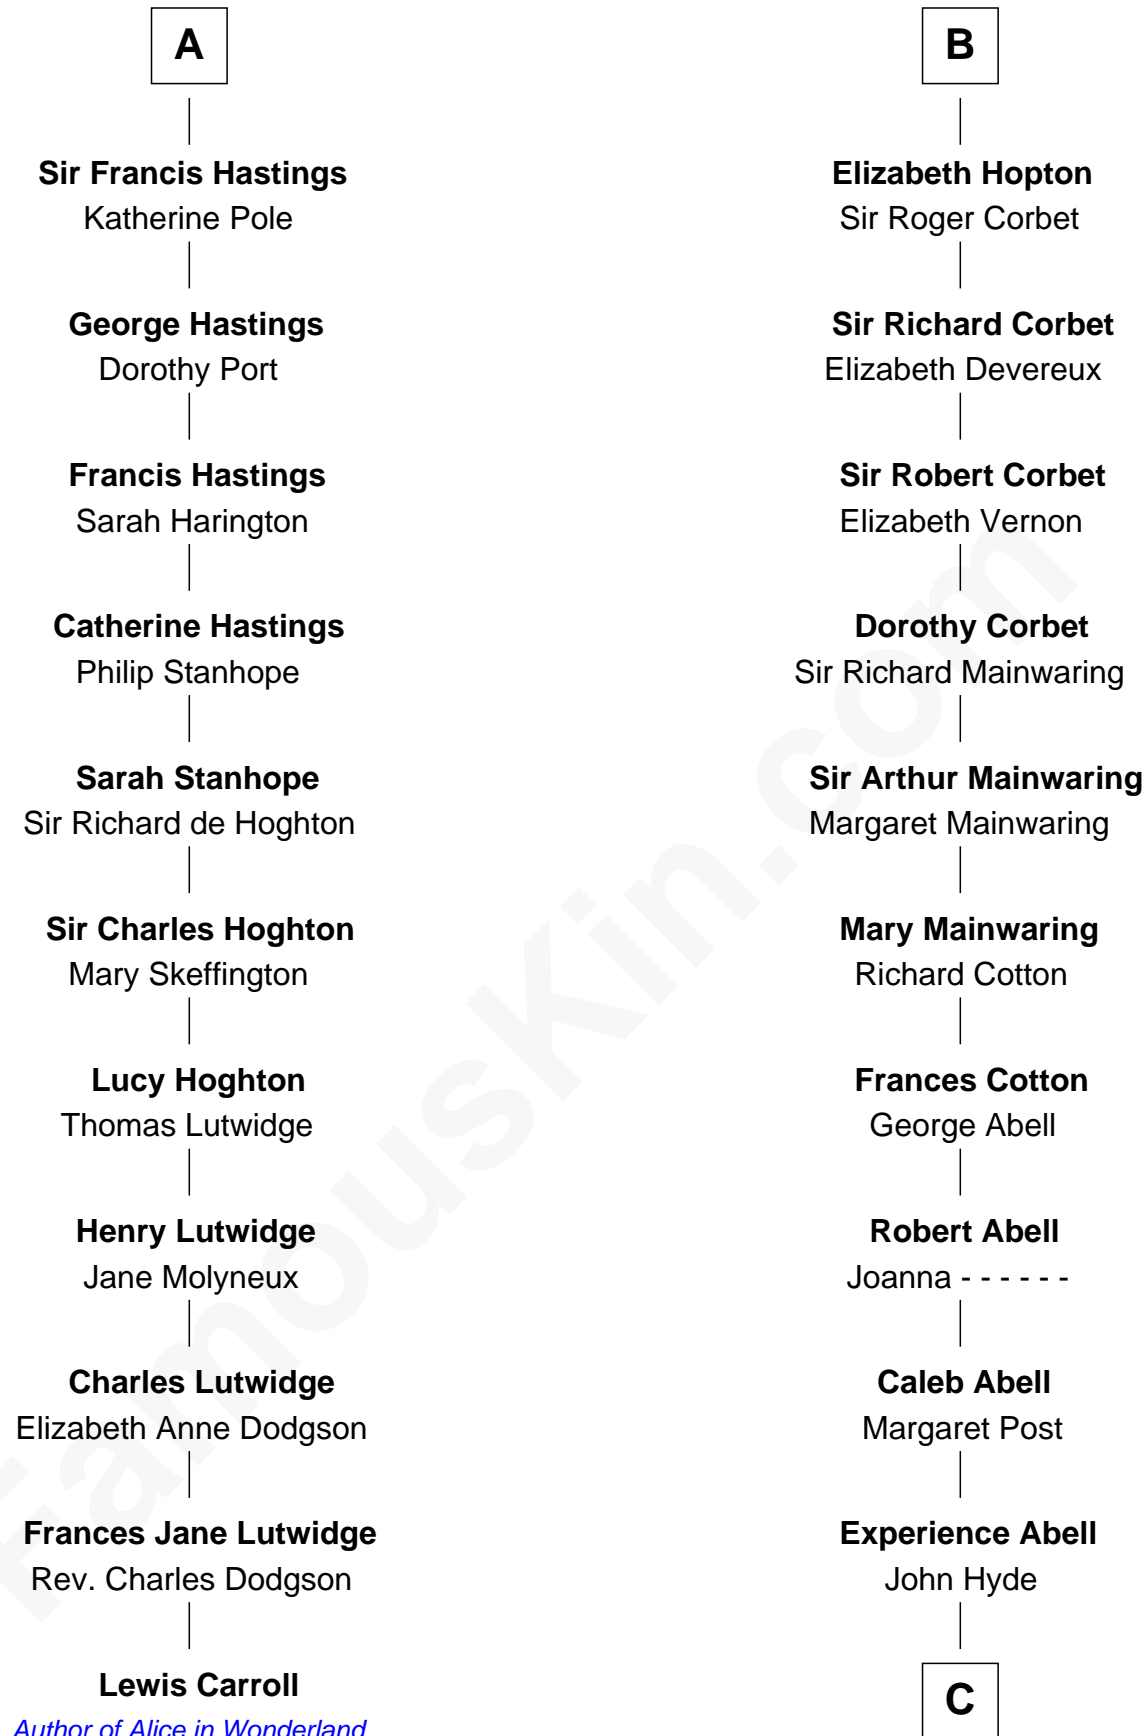

FamousKin.com

Relationship Chart of

Lewis Carroll

Author of Alice in Wonderland

17th cousin 4 times removed of

Grover Cleveland

22nd and 24th U.S. President

John de Botetourte

Maud FitzThomas

C

James Hyde
Sarah Marshall

Abiah Hyde
Aaron Cleveland

William Cleveland
Margaret Falley

Rev. Richard Falley Cleveland
Ann Neal

Grover Cleveland
22nd and 24th U.S. President