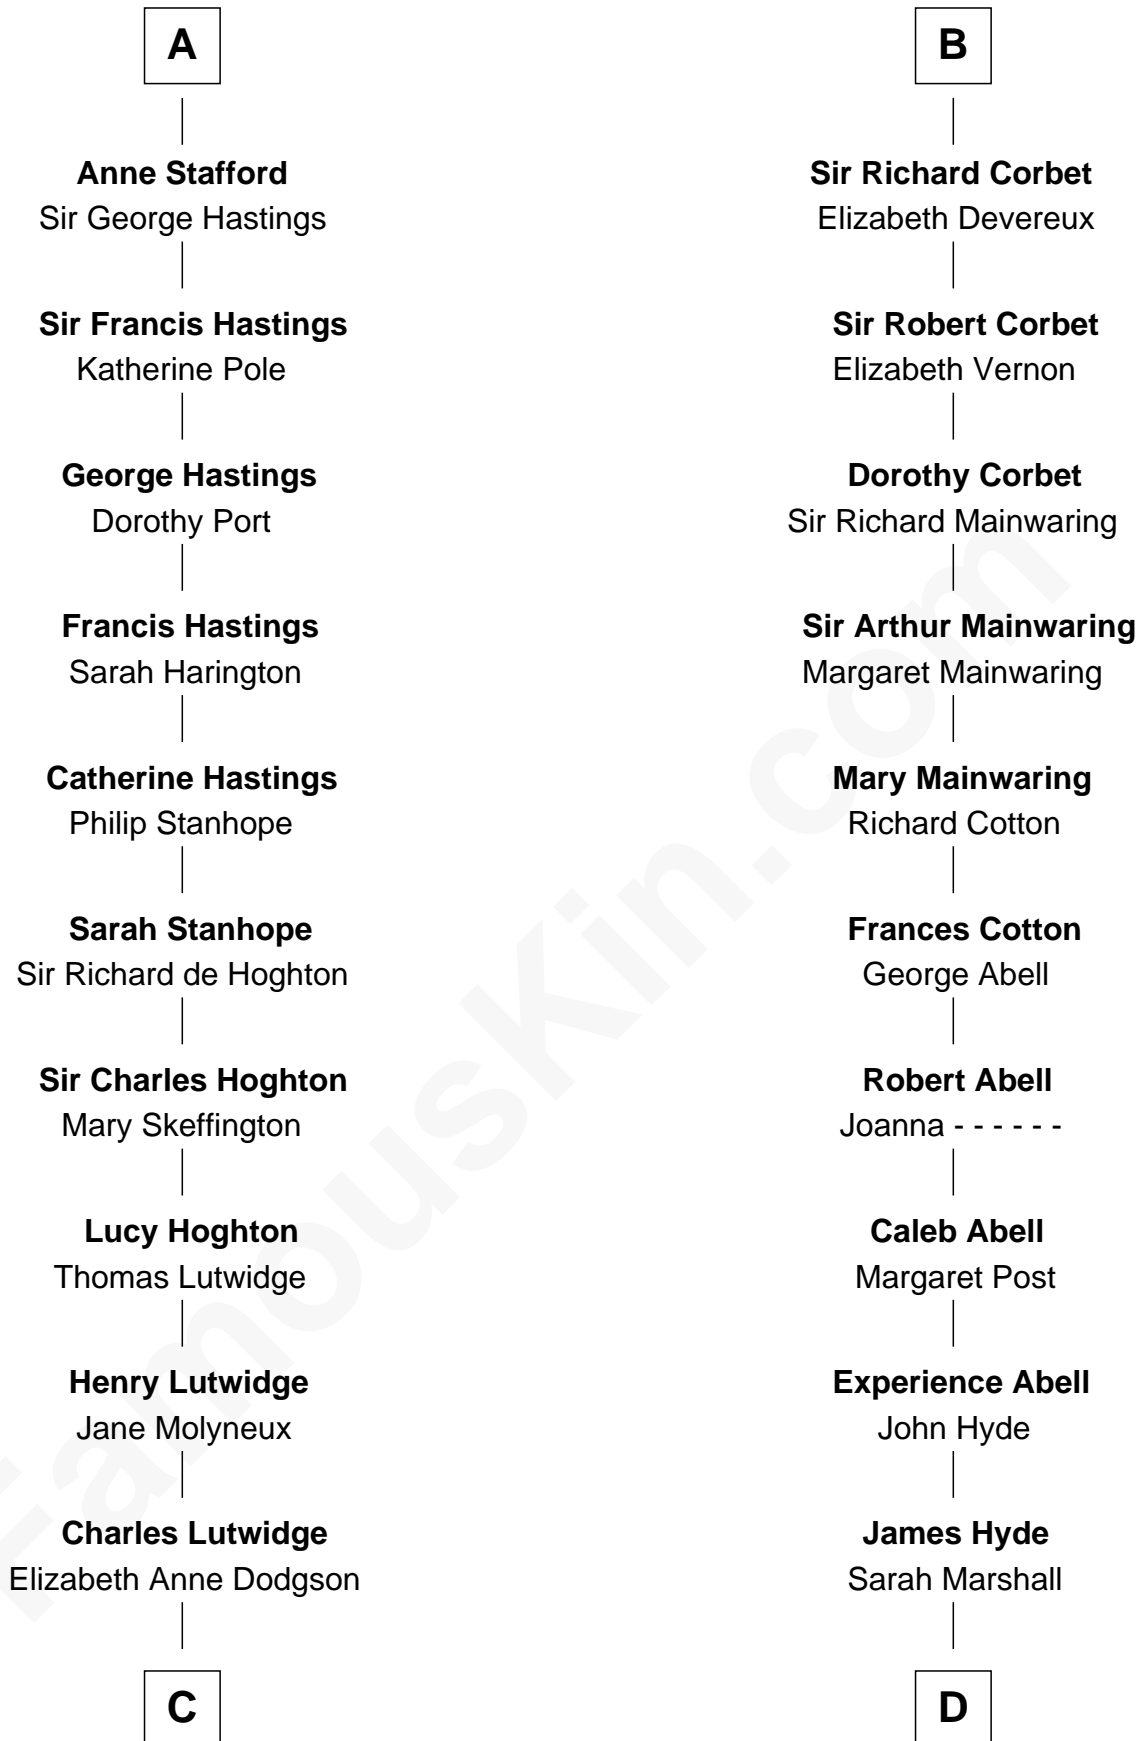

FamousKin.com

Relationship Chart of Lewis Carroll

Author of Alice in Wonderland

18th cousin 2 times removed of

Grover Cleveland

22nd and 24th U.S. President

C

Frances Jane Lutwidge

Rev. Charles Dodgson

Lewis Carroll

Author of Alice in Wonderland

D

Abiah Hyde

Aaron Cleveland

William Cleveland

Margaret Falley

Rev. Richard Falley Cleveland

Ann Neal

Grover Cleveland

22nd and 24th U.S. President

FamousKin.com