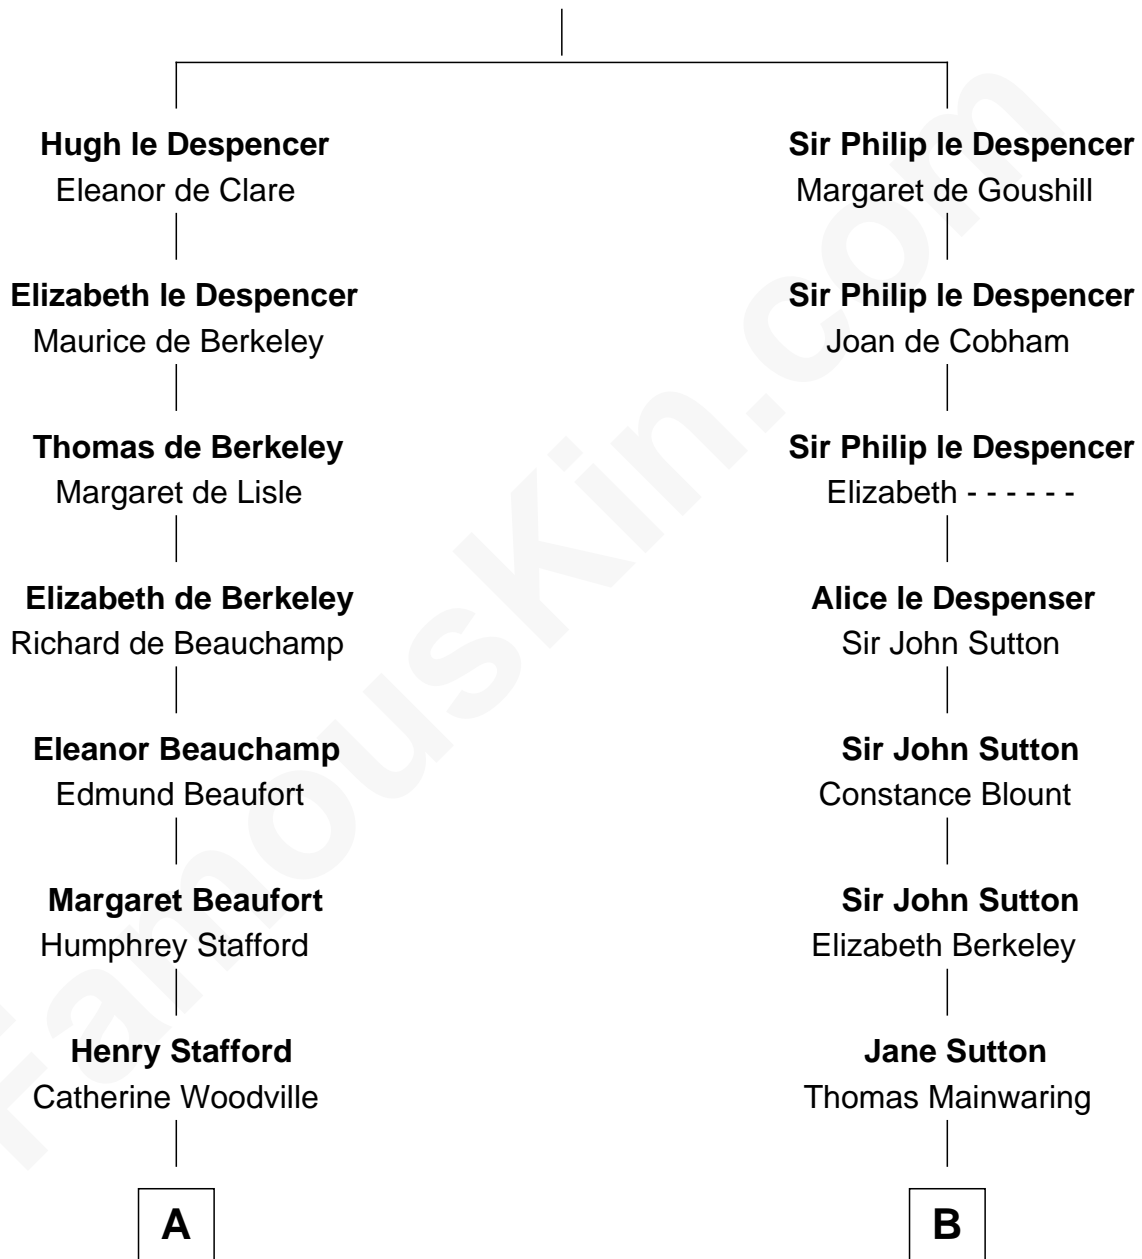

# FamousKin.com Relationship Chart of

**Lewis Carroll**

*Author of Alice in Wonderland*

18th cousin of

**Grover Cleveland**

*22nd and 24th U.S. President*

**Sir Hugh le Despencer**  
Isabella de Beauchamp

**C**

**Frances Jane Lutwidge**  
Rev. Charles Dodgson

**Lewis Carroll**  
*Author of Alice in Wonderland*

**D**

**Rev. Richard Falley Cleveland**  
Ann Neal

**Grover Cleveland**  
*22nd and 24th U.S. President*