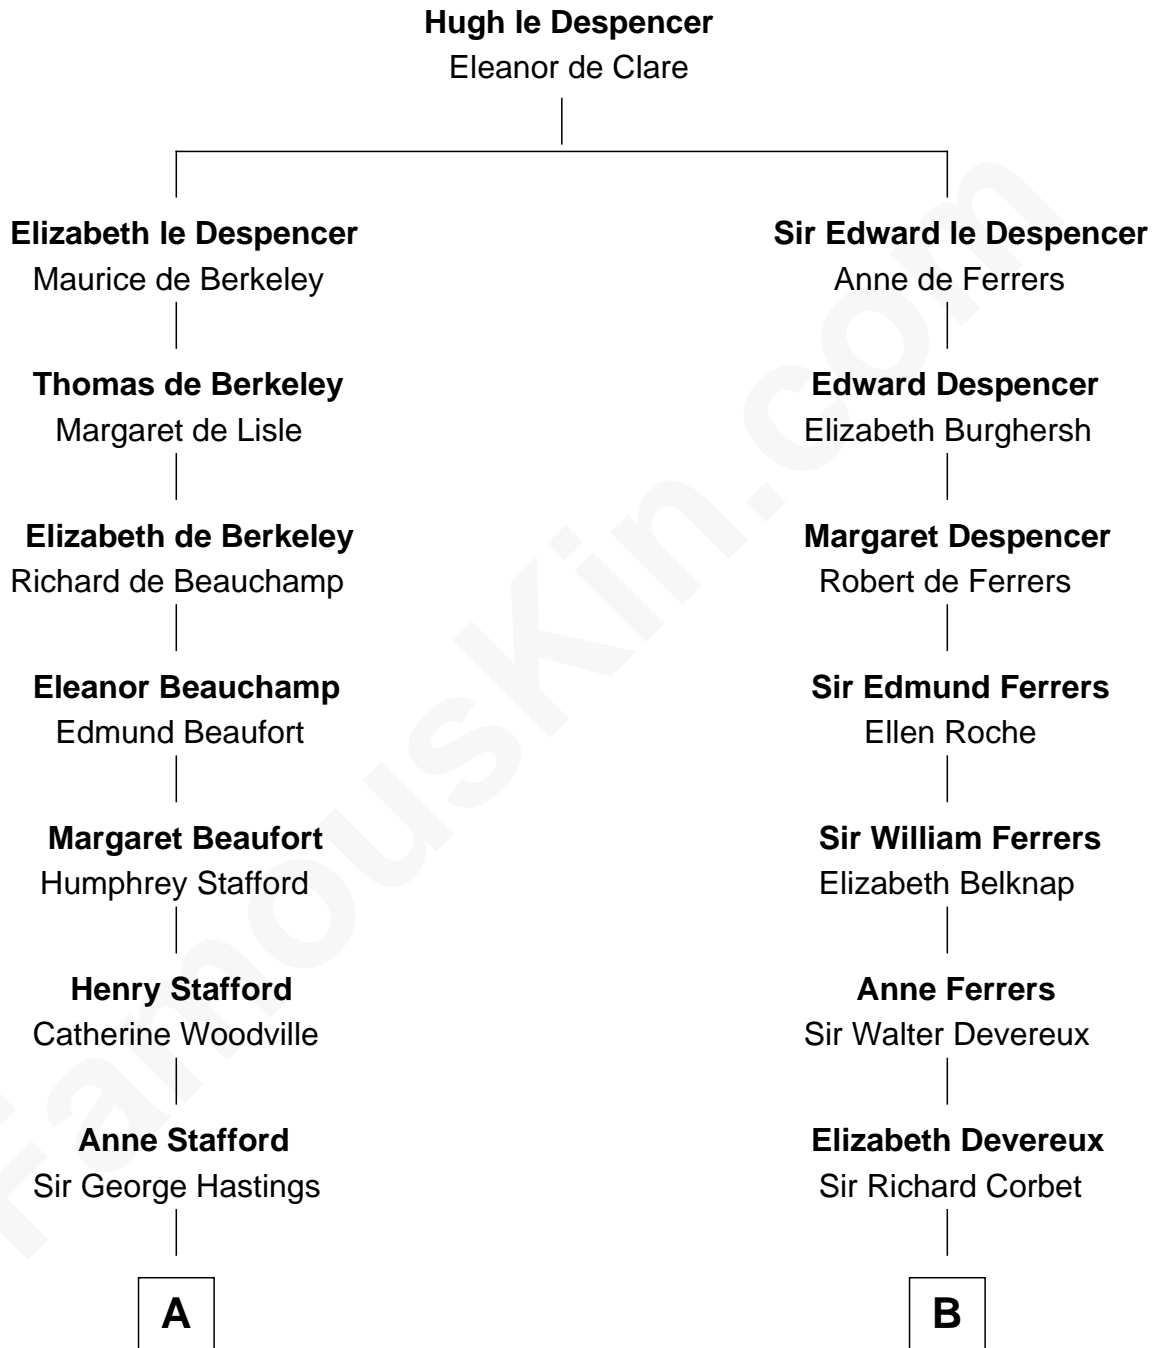

FamousKin.com

Relationship Chart of

Lewis Carroll

Author of Alice in Wonderland

17th cousin 2 times removed of

Grover Cleveland

22nd and 24th U.S. President

C

William Cleveland

Margaret Falley

Rev. Richard Falley Cleveland

Ann Neal

Grover Cleveland

22nd and 24th U.S. President

FamousKin.com