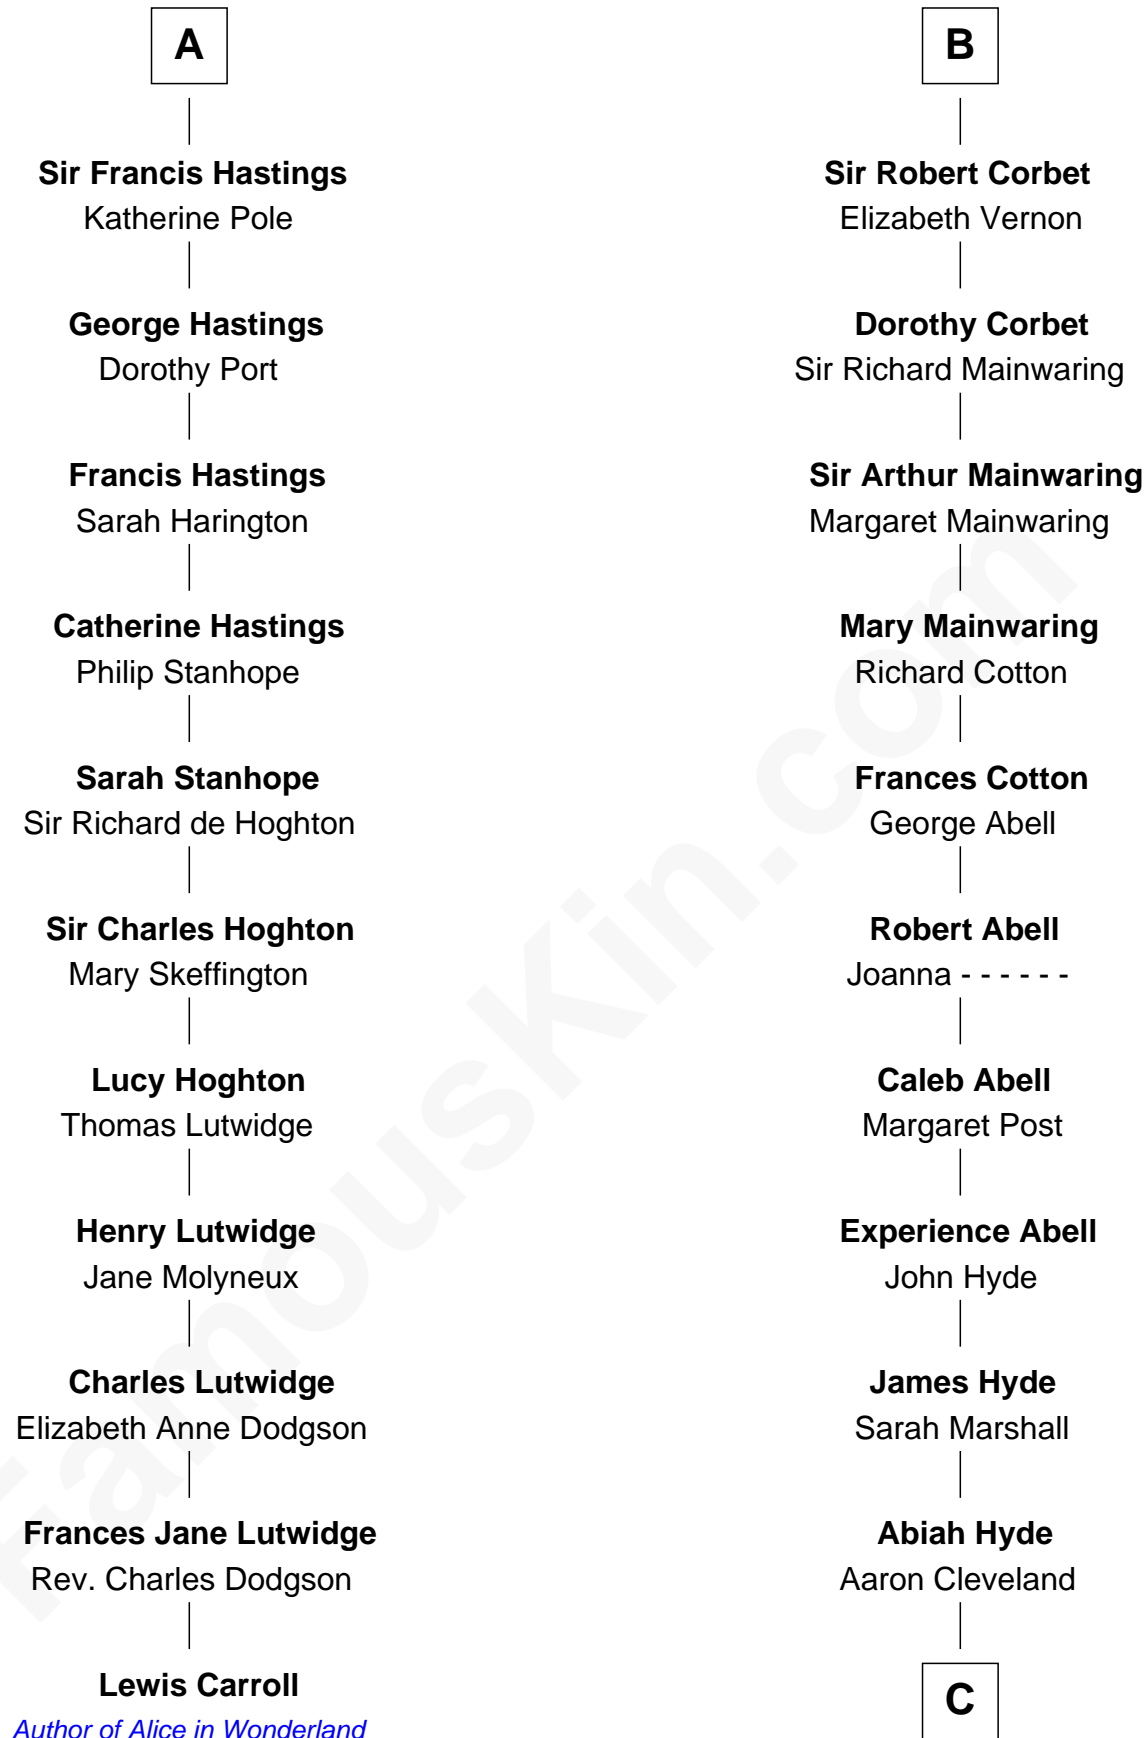

FamousKin.com

Relationship Chart of

Lewis Carroll

Author of Alice in Wonderland

17th cousin 2 times removed of

Grover Cleveland

22nd and 24th U.S. President

C

William Cleveland

Margaret Falley

Rev. Richard Falley Cleveland

Ann Neal

Grover Cleveland

22nd and 24th U.S. President

FamousKin.com