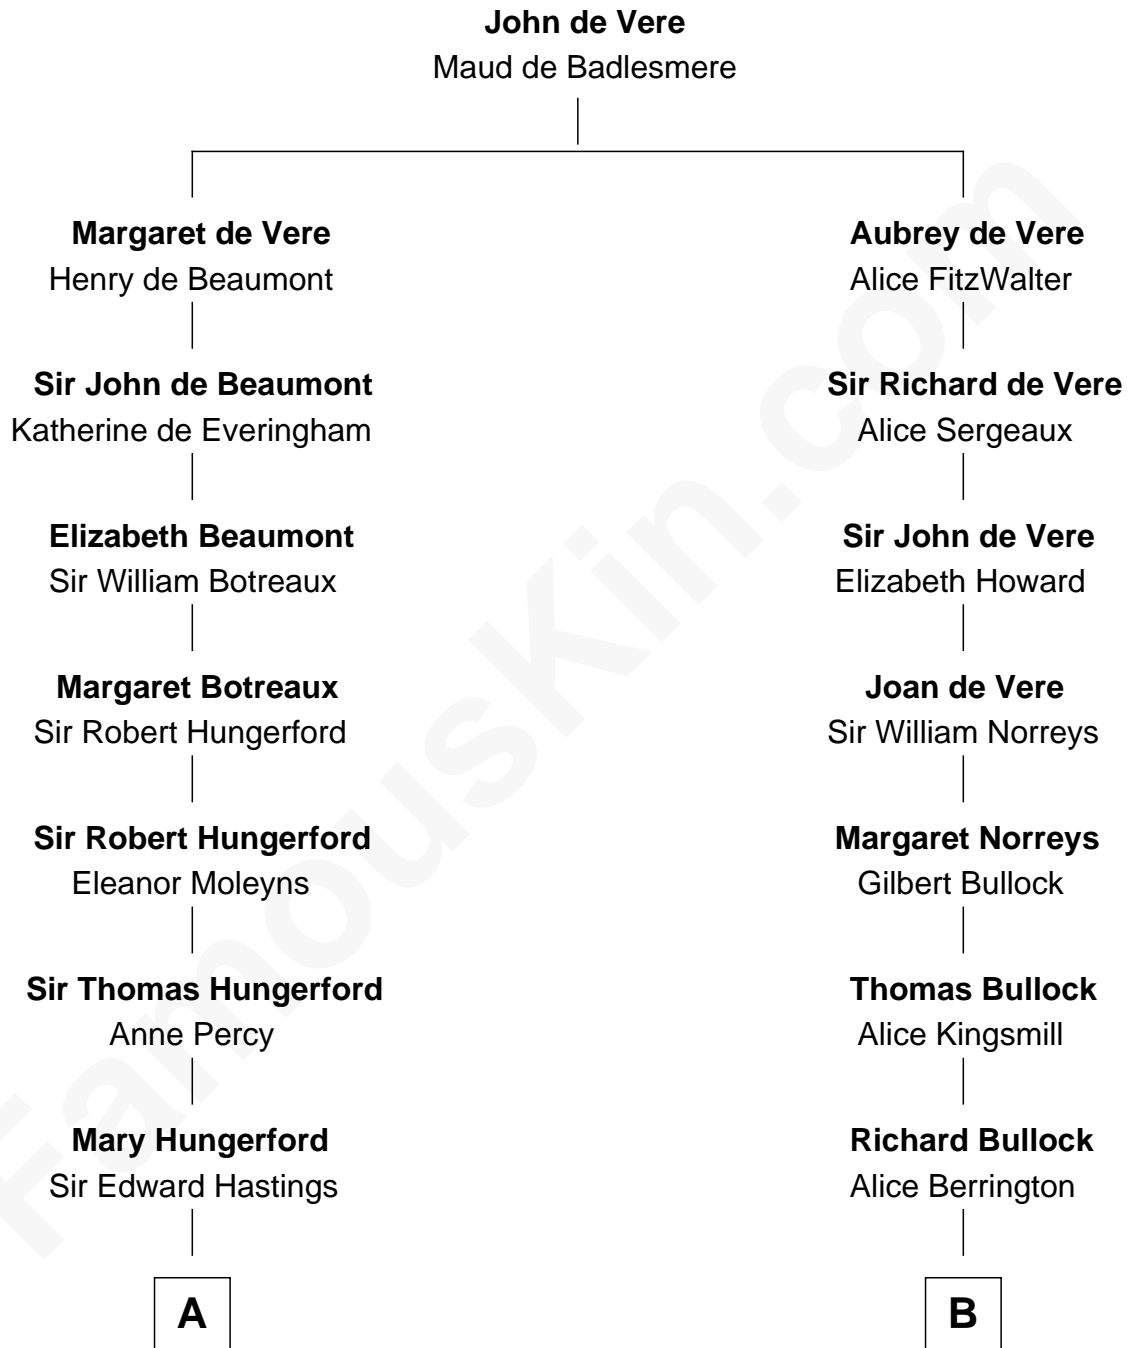

FamousKin.com

Relationship Chart of

Lewis Carroll

Author of Alice in Wonderland

18th cousin of

Lou (Henry) Hoover

First Lady of President Herbert Hoover

C

Frances Jane Lutwidge

Rev. Charles Dodgson

Lewis Carroll

Author of Alice in Wonderland

D

Florence Ida Weed

Charles Delano Henry

Lou (Henry) Hoover