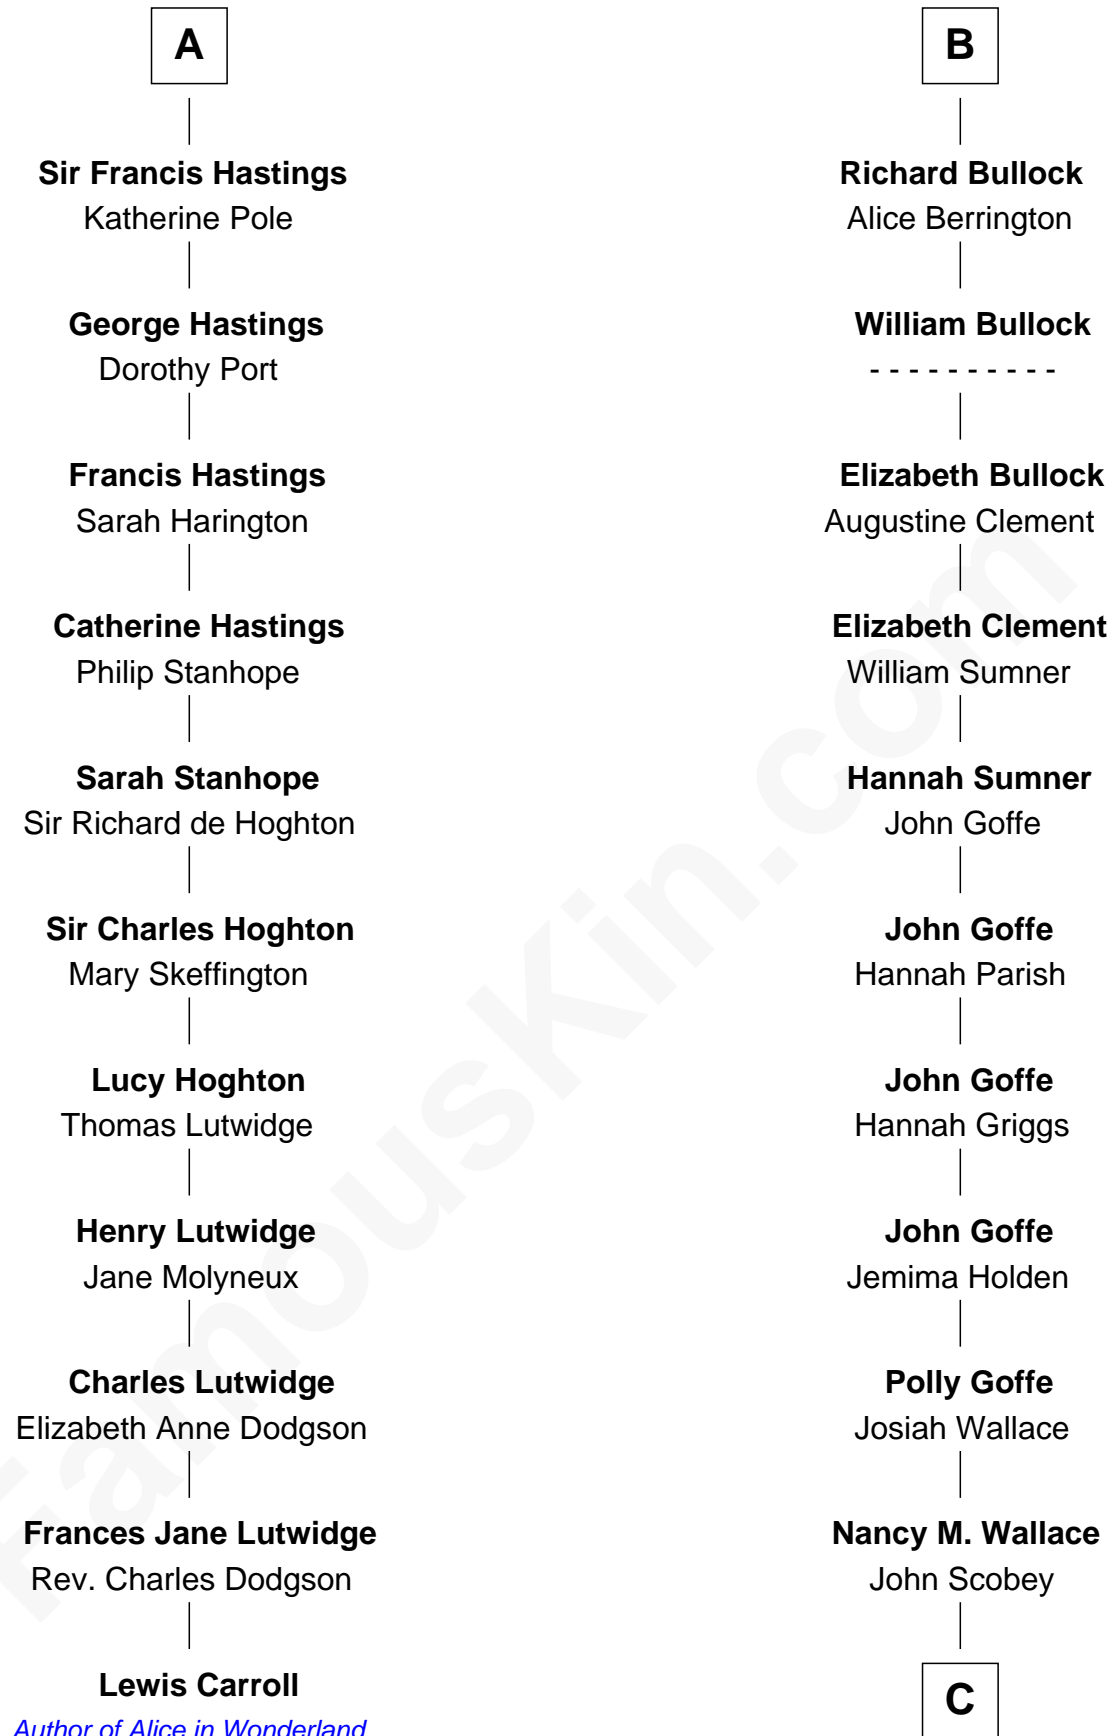

FamousKin.com

Relationship Chart of

Lewis Carroll

Author of Alice in Wonderland

17th cousin 2 times removed of

Lou (Henry) Hoover

First Lady of President Herbert Hoover

C

Philomelia Sophia Scobey

Phineas Weed

Florence Ida Weed

Charles Delano Henry

Lou (Henry) Hoover

First Lady of Herbert Hoover

FamousKin.com