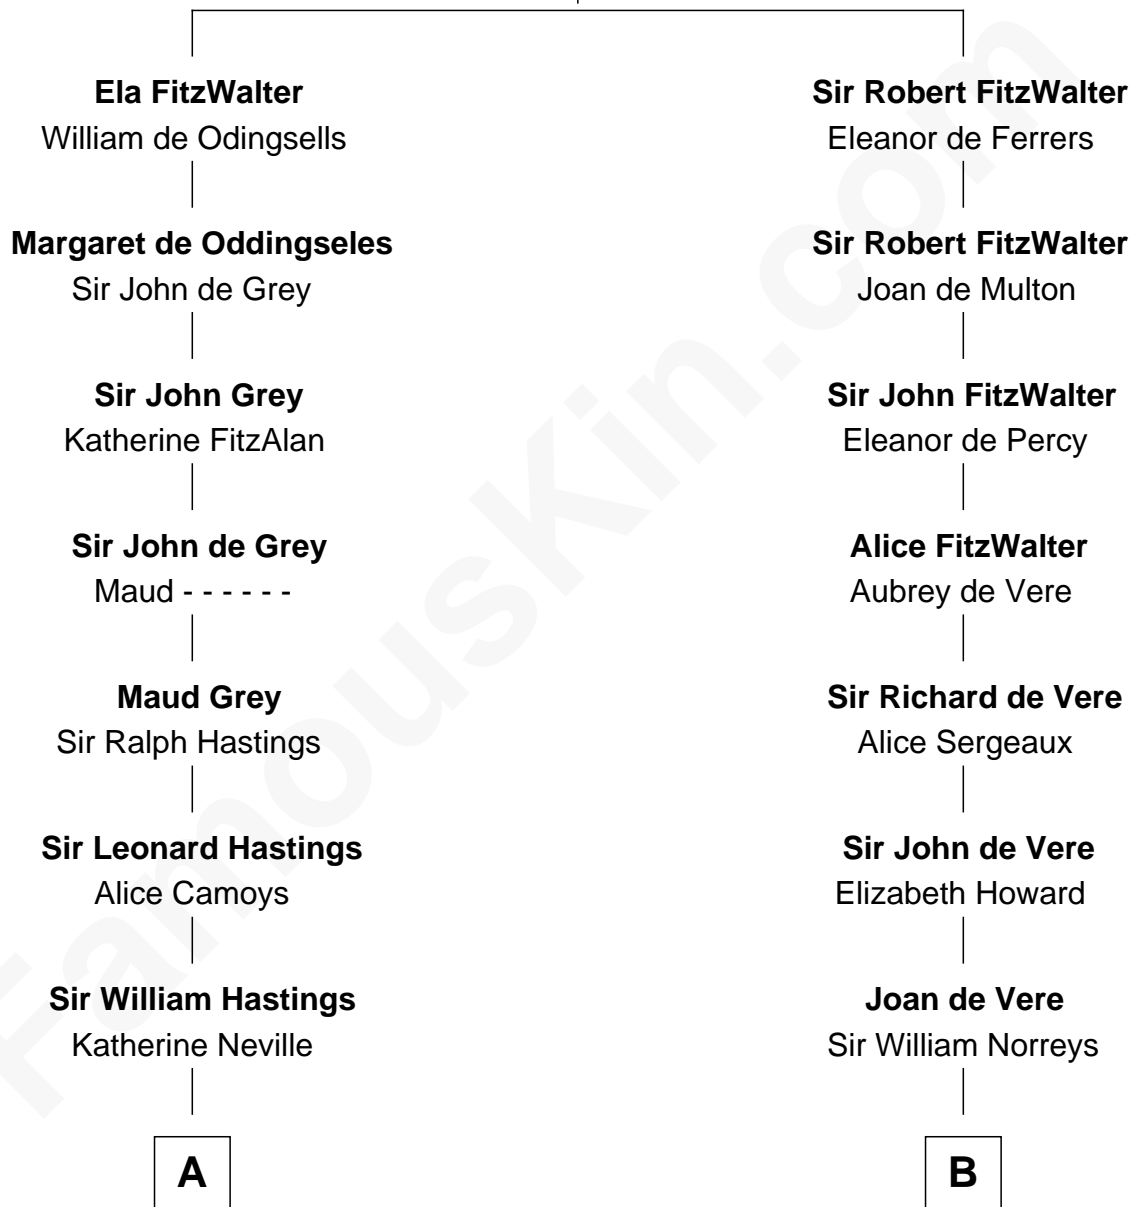

FamousKin.com

Relationship Chart of

Lewis Carroll

Author of Alice in Wonderland

19th cousin 2 times removed of

Lou (Henry) Hoover

First Lady of President Herbert Hoover

Sir Walter FitzRobert

Ida Longespee

C

Charles Lutwidge
Elizabeth Anne Dodgson

Frances Jane Lutwidge
Rev. Charles Dodgson

Lewis Carroll
Author of Alice in Wonderland

D

Polly Goffe
Josiah Wallace

Nancy M. Wallace
John Scobey