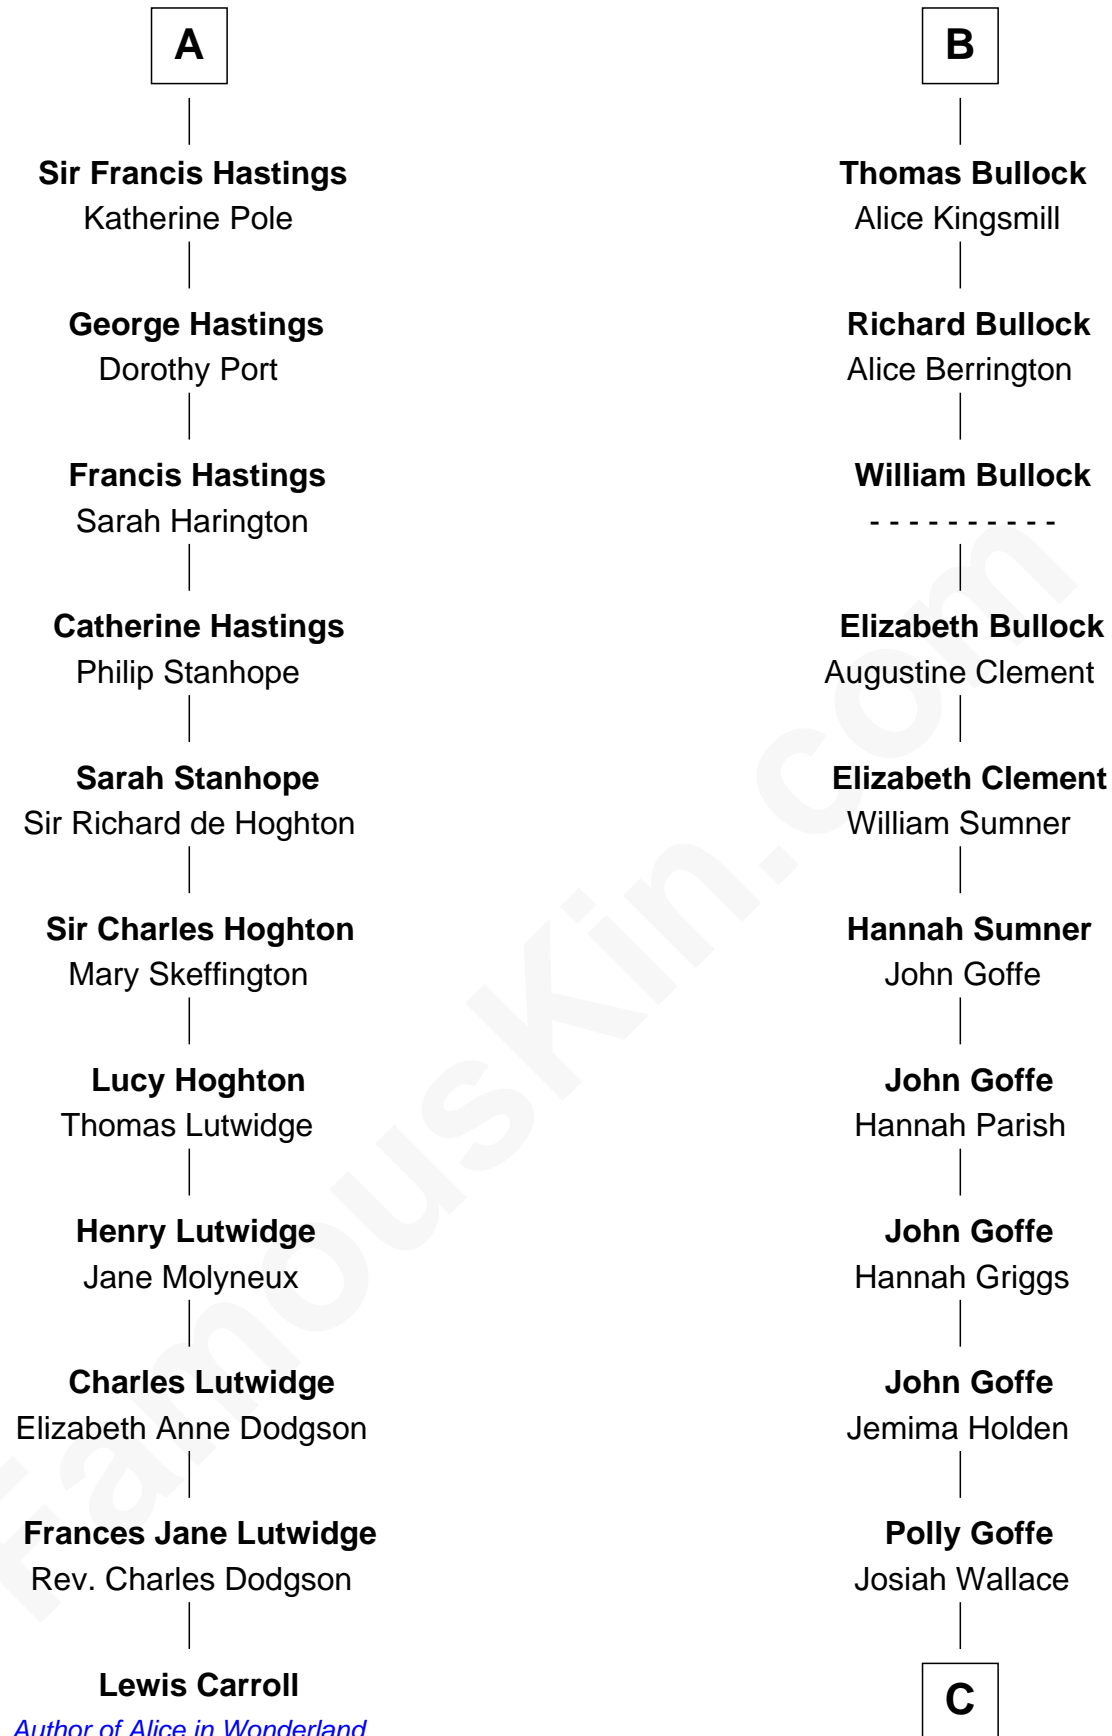

FamousKin.com

Relationship Chart of

Lewis Carroll

Author of Alice in Wonderland

17th cousin 3 times removed of

Lou (Henry) Hoover

First Lady of President Herbert Hoover

Hugh le Despencer

Eleanor de Clare

Elizabeth le Despencer

Maurice de Berkeley

Thomas de Berkeley

Margaret de Lisle

Elizabeth de Berkeley

Richard de Beauchamp

Eleanor Beauchamp

Sir John de Vere

Elizabeth Howard

Joan de Vere

Sir William Norreys

Margaret Norreys

Gilbert Bullock

B

C