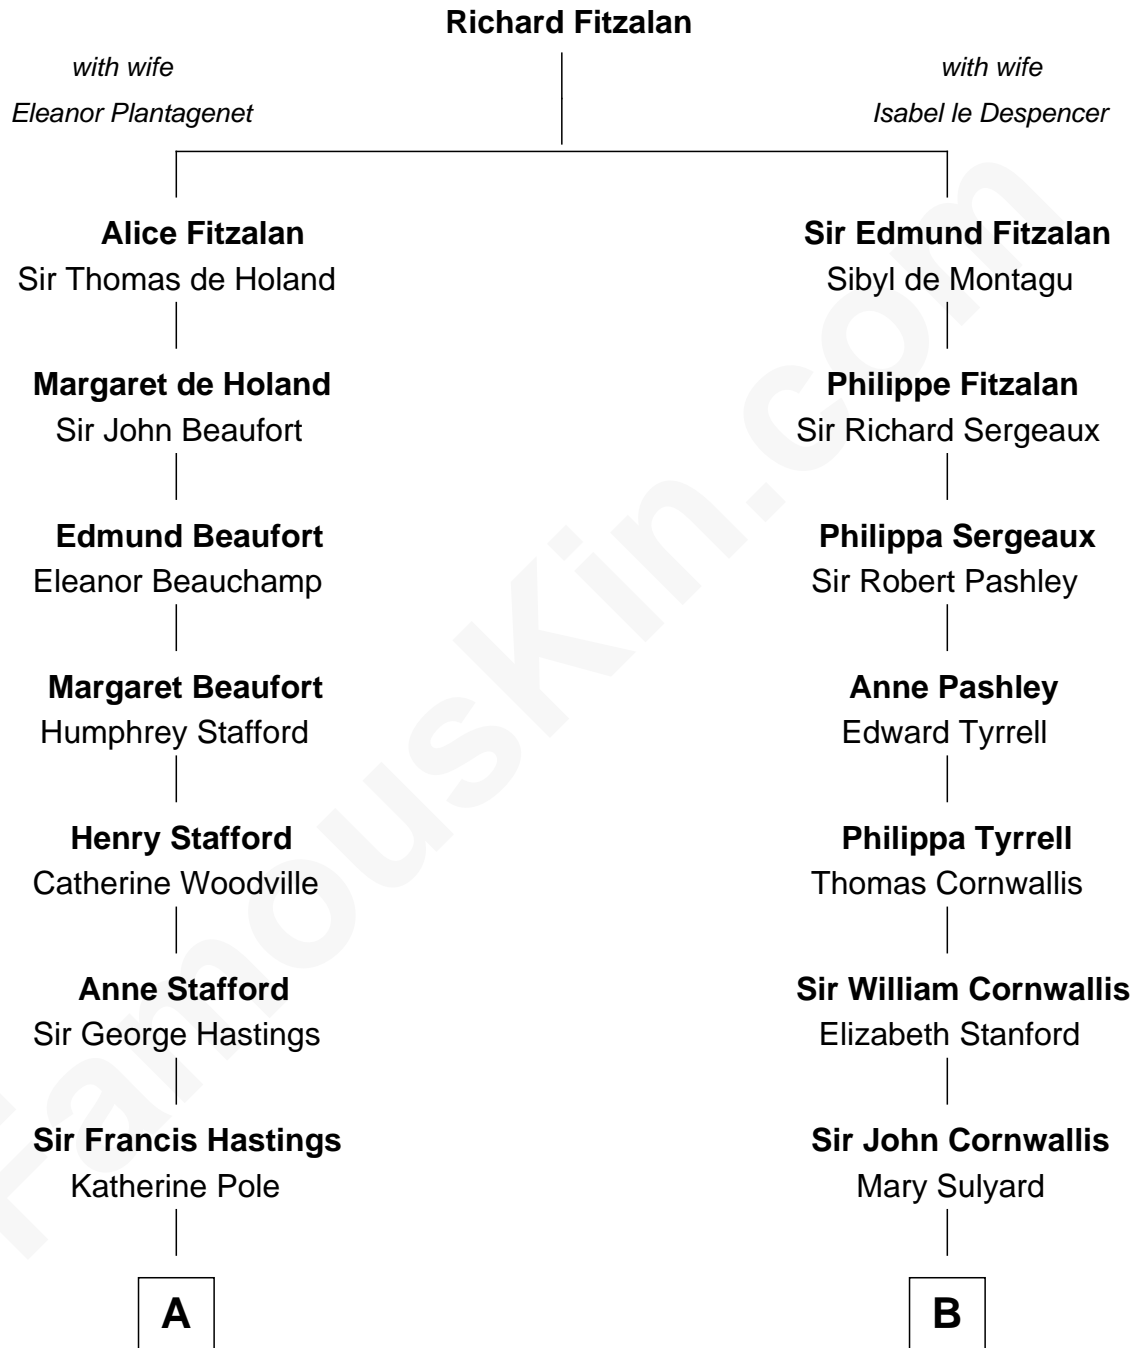

FamousKin.com

Relationship Chart of

Lewis Carroll

Author of Alice in Wonderland

16th cousin 2 times removed of

Ellen Louise (Axson) Wilson

First Lady of President Woodrow Wilson

C

Rev. Samuel Edward Axson

Margaret Jane Hoyt

Ellen Louise (Axson) Wilson

First Lady of Woodrow Wilson

FamousKin.com