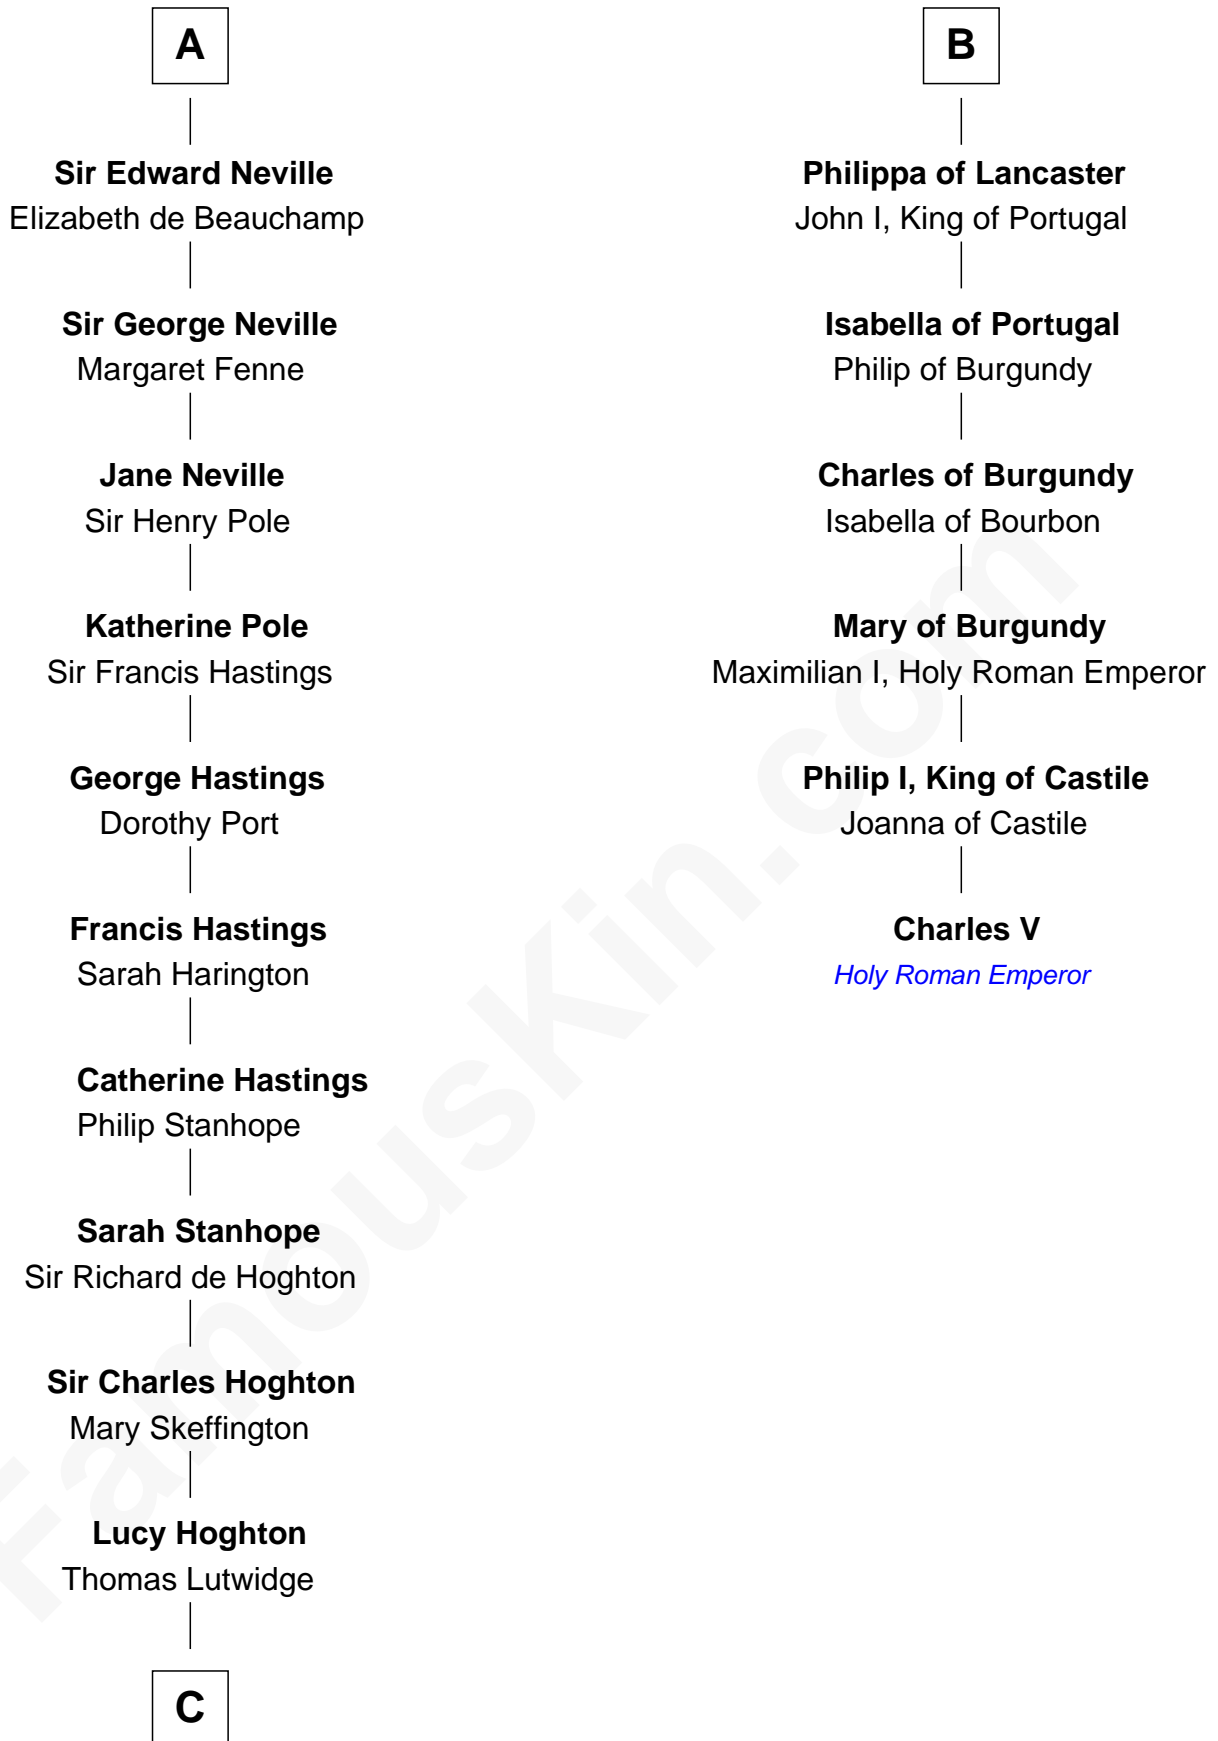

## Relationship Chart of

### Lewis Carroll

*Author of Alice in Wonderland*

12th cousin 8 times removed of

### Charles V

*Holy Roman Emperor*

**C**

Henry Lutwidge

Jane Molyneux

Charles Lutwidge

Elizabeth Anne Dodgson

Frances Jane Lutwidge