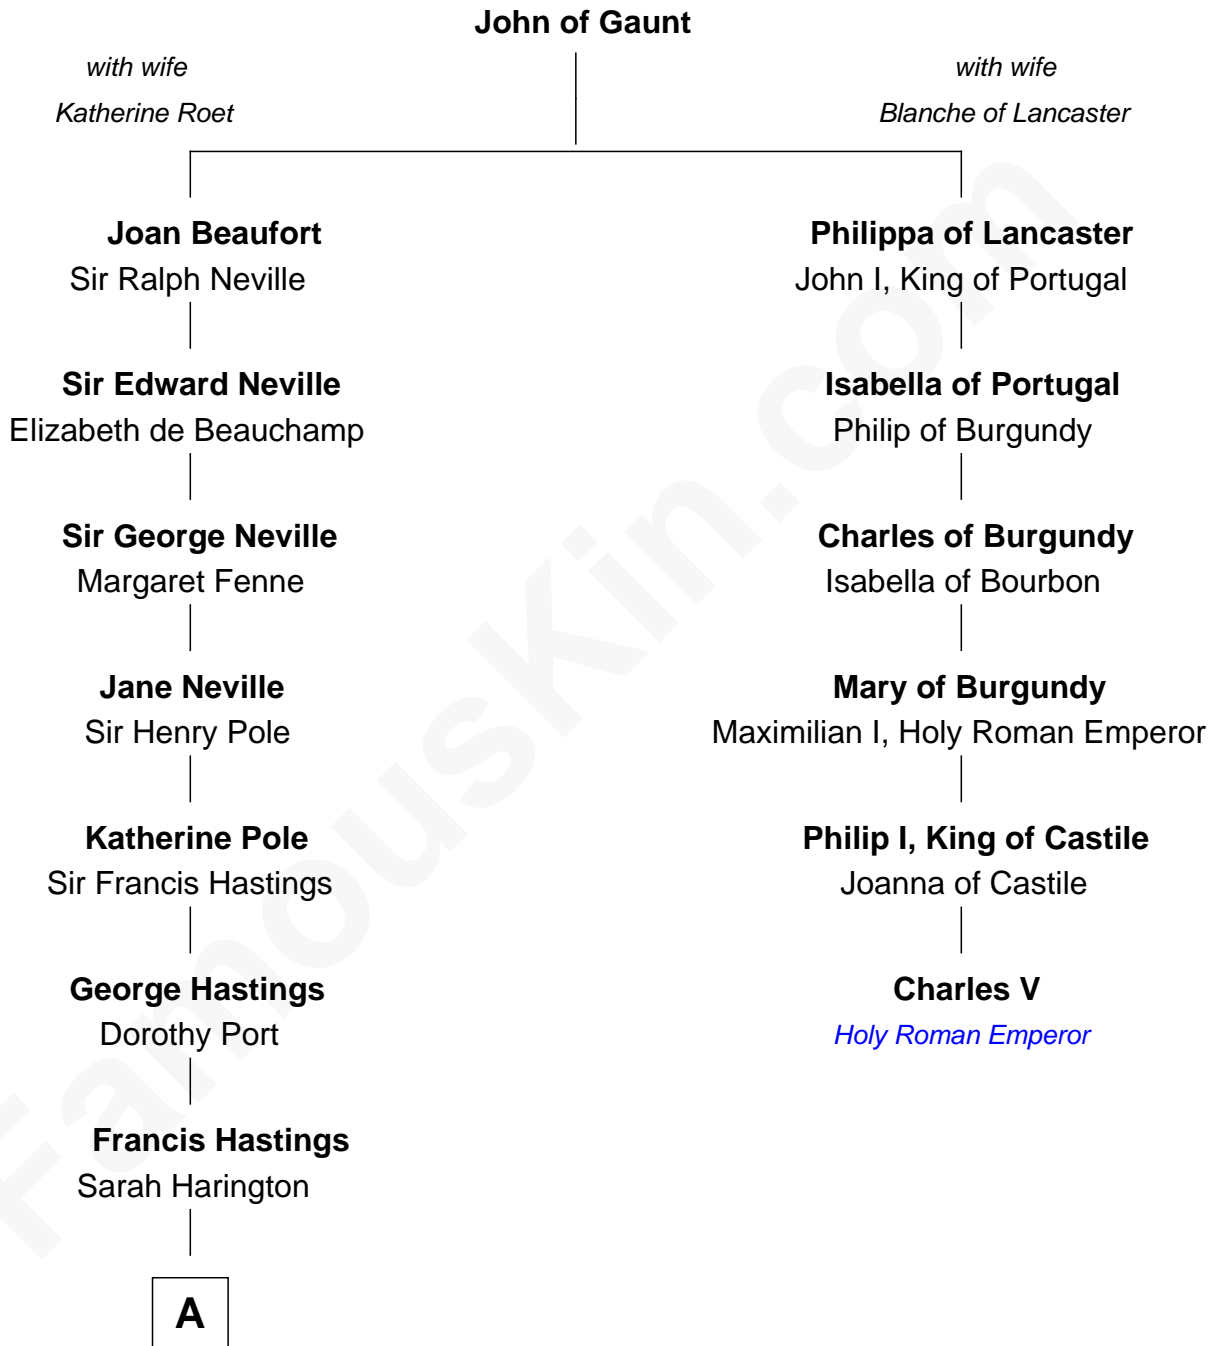

FamousKin.com

Relationship Chart of

Lewis Carroll

Author of Alice in Wonderland

5th cousin 9 times removed of

Charles V

Holy Roman Emperor

A

—
Catherine Hastings

Philip Stanhope

—
Sarah Stanhope

Sir Richard de Hoghton

—
Sir Charles Hoghton

Mary Skeffington

—
Lucy Hoghton

Thomas Lutwidge