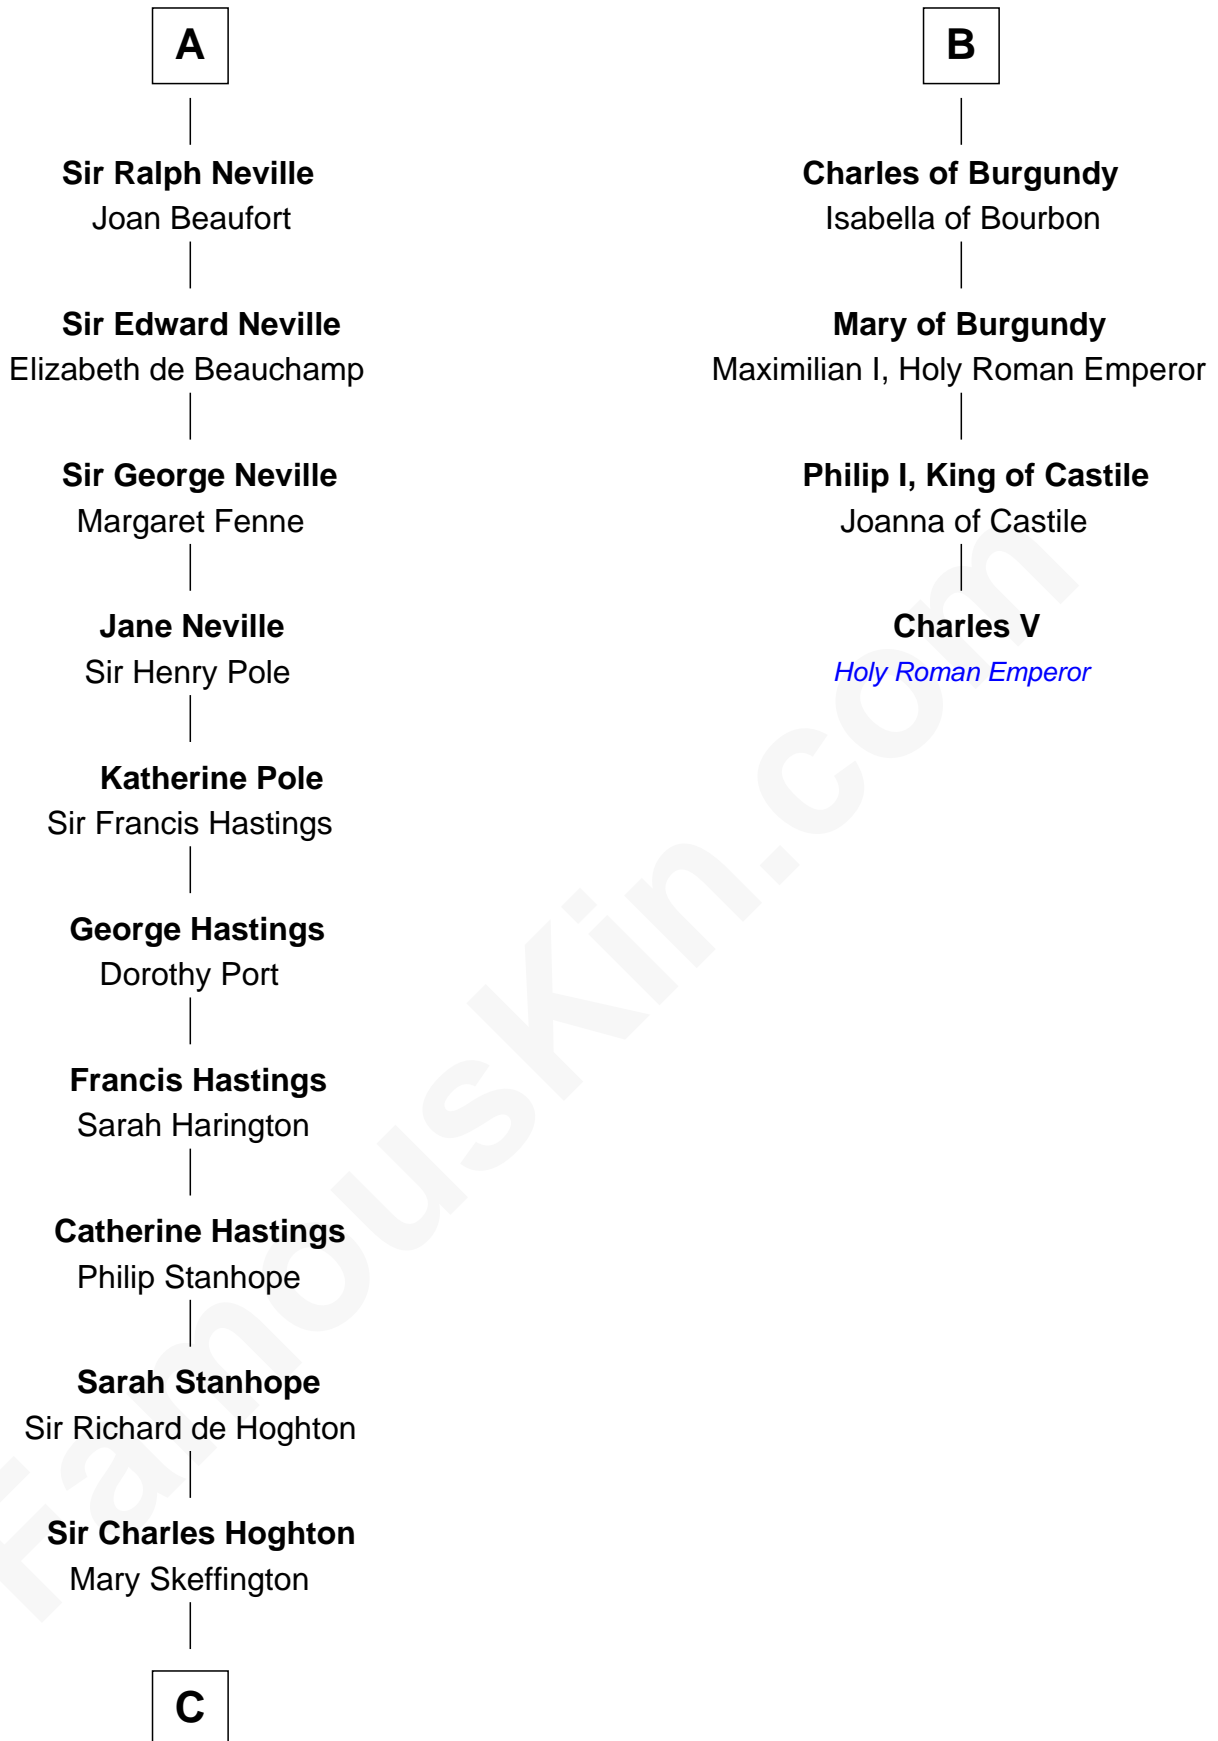

FamousKin.com

Relationship Chart of

Lewis Carroll

Author of Alice in Wonderland

10th cousin 11 times removed of

Charles V

Holy Roman Emperor

Alfonso IX, King of Leon

Berengaria of Castile

C

—
Lucy Hoghton
Thomas Lutwidge

—
Henry Lutwidge
Jane Molyneux

—
Charles Lutwidge
Elizabeth Anne Dodgson

—
Frances Jane Lutwidge
Rev. Charles Dodgson

—
Lewis Carroll
Author of Alice in Wonderland