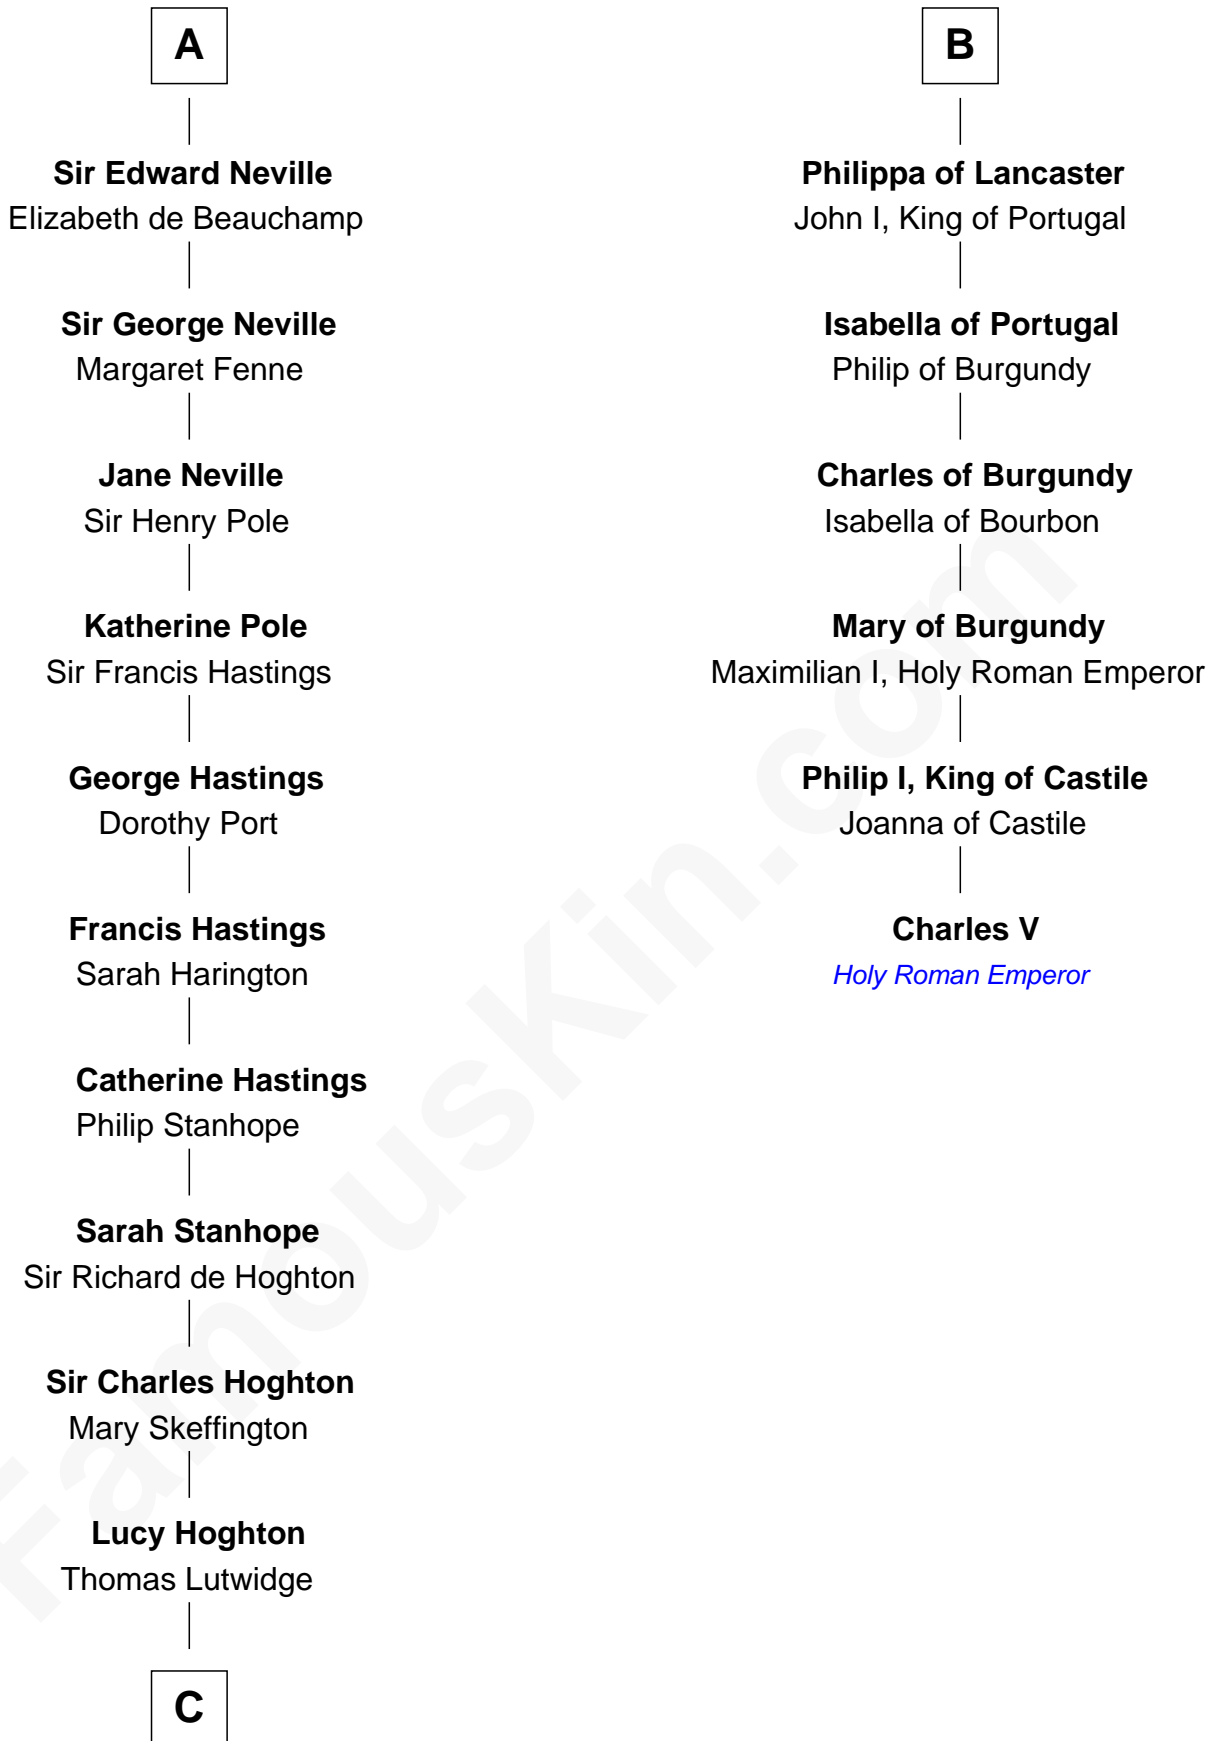

## Relationship Chart of

### Lewis Carroll

*Author of Alice in Wonderland*

12th cousin 8 times removed of

### Charles V

*Holy Roman Emperor*

**Sir William Marshal**

Isabel de Clare

**C**

Henry Lutwidge

Jane Molyneux

Charles Lutwidge