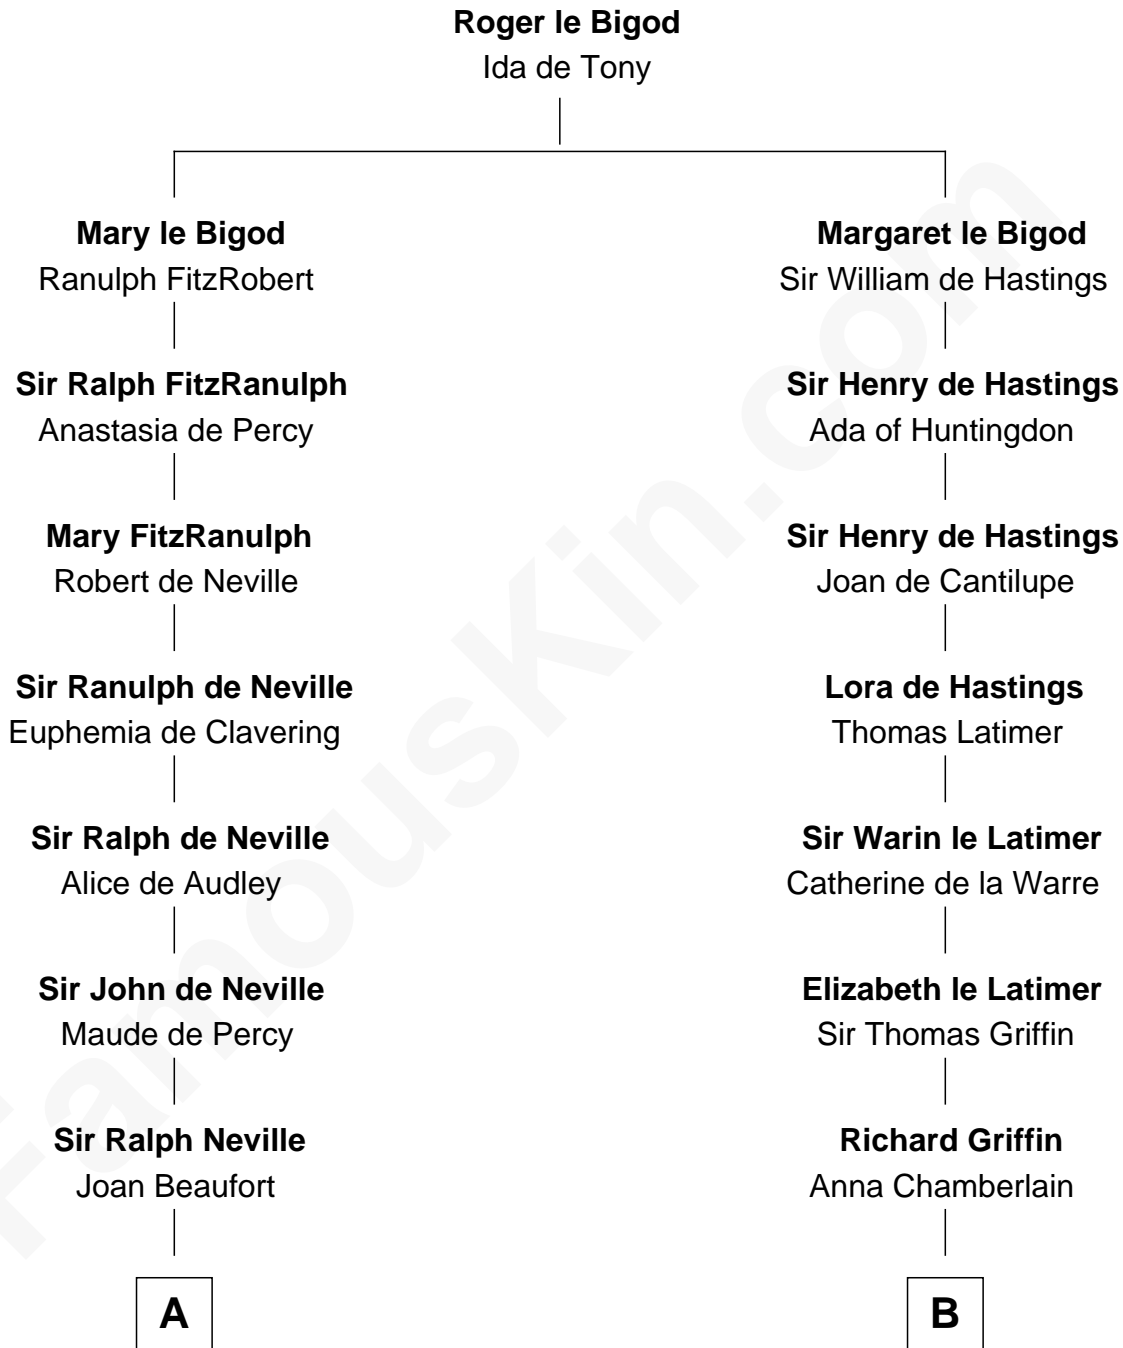

FamousKin.com

Relationship Chart of

Lewis Carroll

Author of Alice in Wonderland

20th cousin 1 time removed of

J.P. Morgan

American Banker and Art Collector

C

Henry Lutwidge

Jane Molyneux

Charles Lutwidge

Elizabeth Anne Dodgson

Frances Jane Lutwidge

Rev. Charles Dodgson

Lewis Carroll

Author of Alice in Wonderland