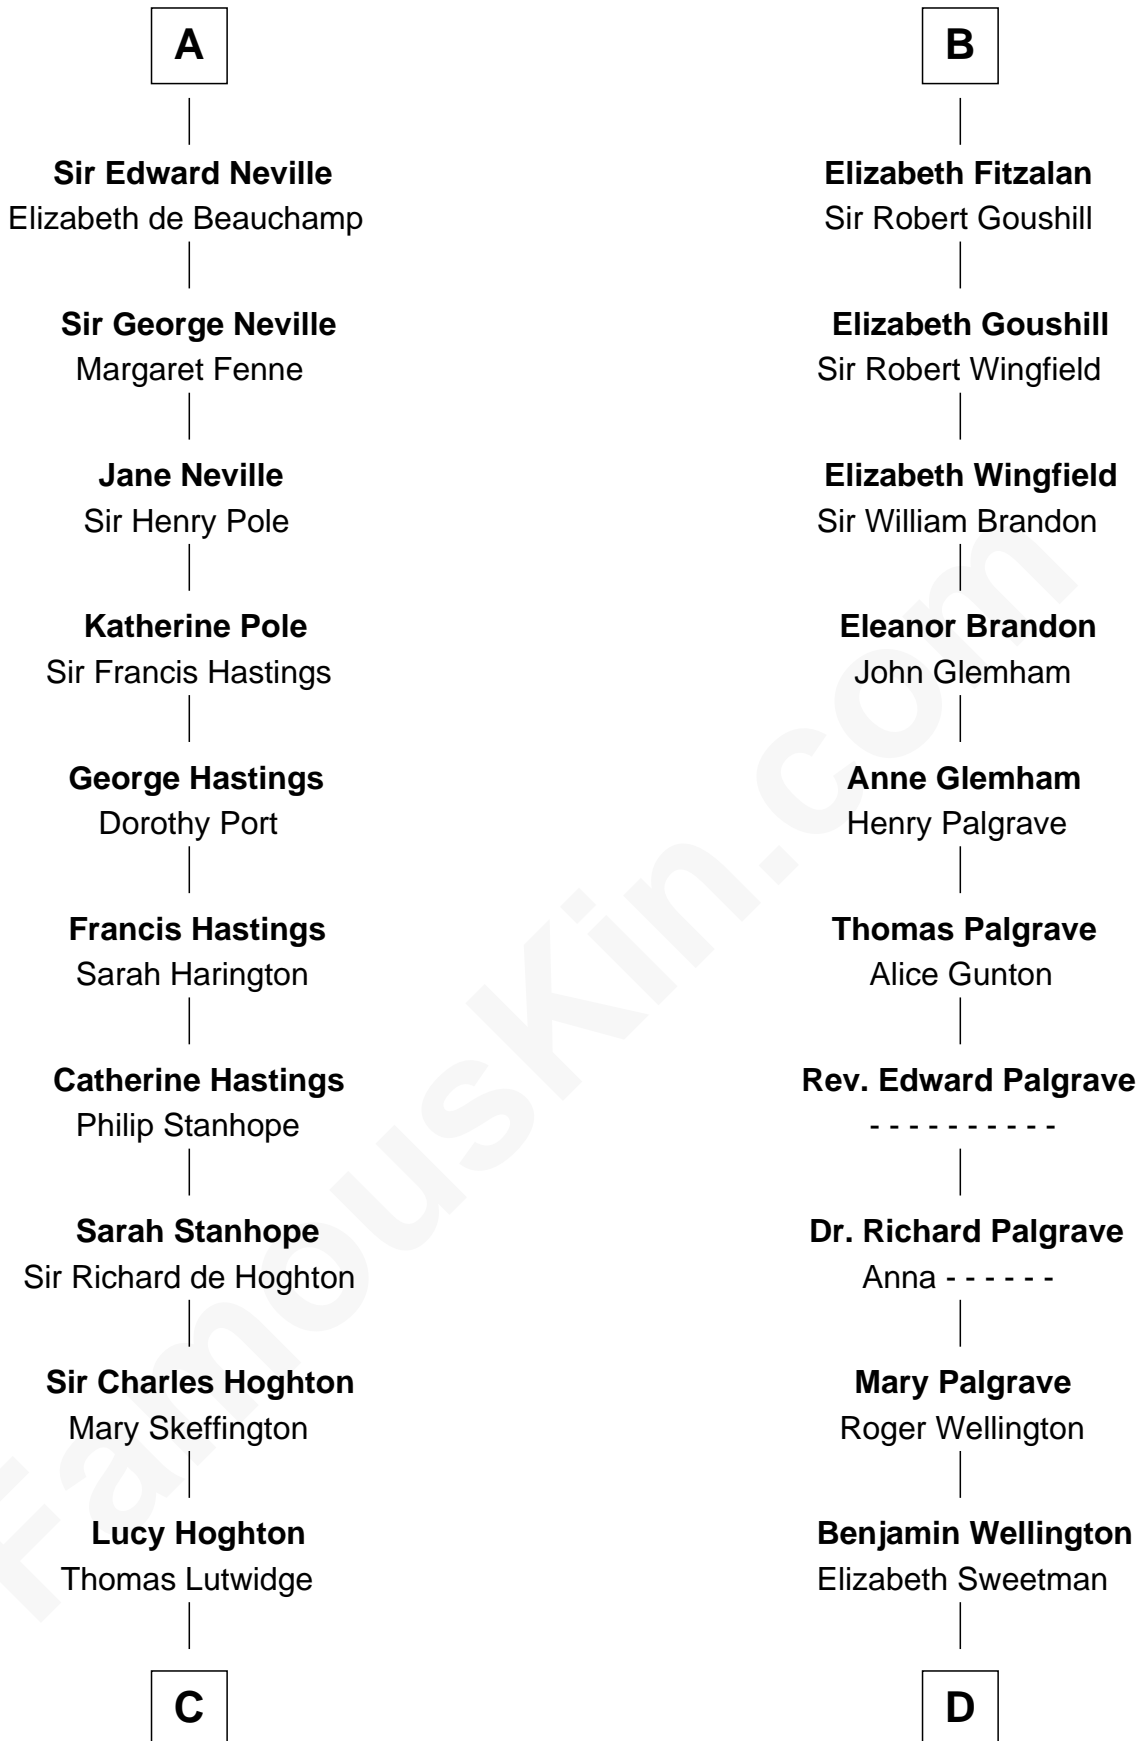

FamousKin.com

Relationship Chart of Lewis Carroll

Author of Alice in Wonderland

18th cousin 2 times removed of

Roger Sherman

Signer of the Declaration of Independence

C

Henry Lutwidge

Jane Molyneux

Charles Lutwidge

Elizabeth Anne Dodgson

Frances Jane Lutwidge

Rev. Charles Dodgson

Lewis Carroll

Author of Alice in Wonderland

D

Mehetable Wellington

William Sherman

Roger Sherman

Signer of Declaration of Independence

FamousKin.com