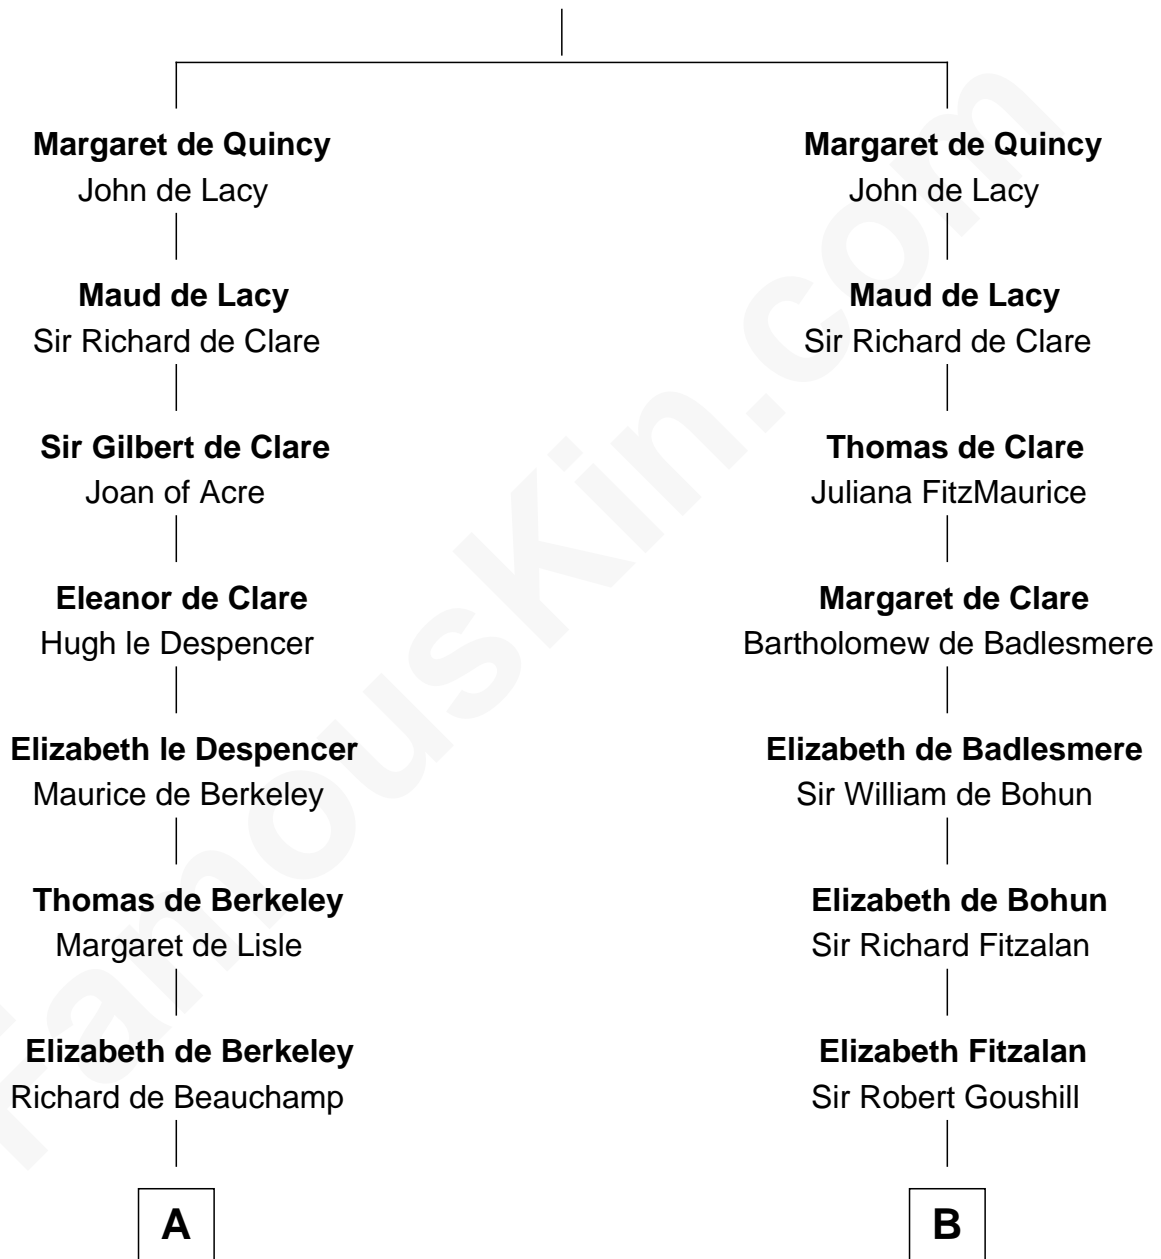

## Relationship Chart of Lewis Carroll

*Author of Alice in Wonderland*

17th cousin 4 times removed of

**Roger Sherman**

*Signer of the Declaration of Independence*

**Sir Robert II de Quincy**

Hawise of Chester

**C**

—  
**Lucy Houghton**  
Thomas Lutwidge

—  
**Henry Lutwidge**  
Jane Molyneux

—  
**Charles Lutwidge**  
Elizabeth Anne Dodgson

—  
**Frances Jane Lutwidge**  
Rev. Charles Dodgson

—  
**Lewis Carroll**  
*Author of Alice in Wonderland*