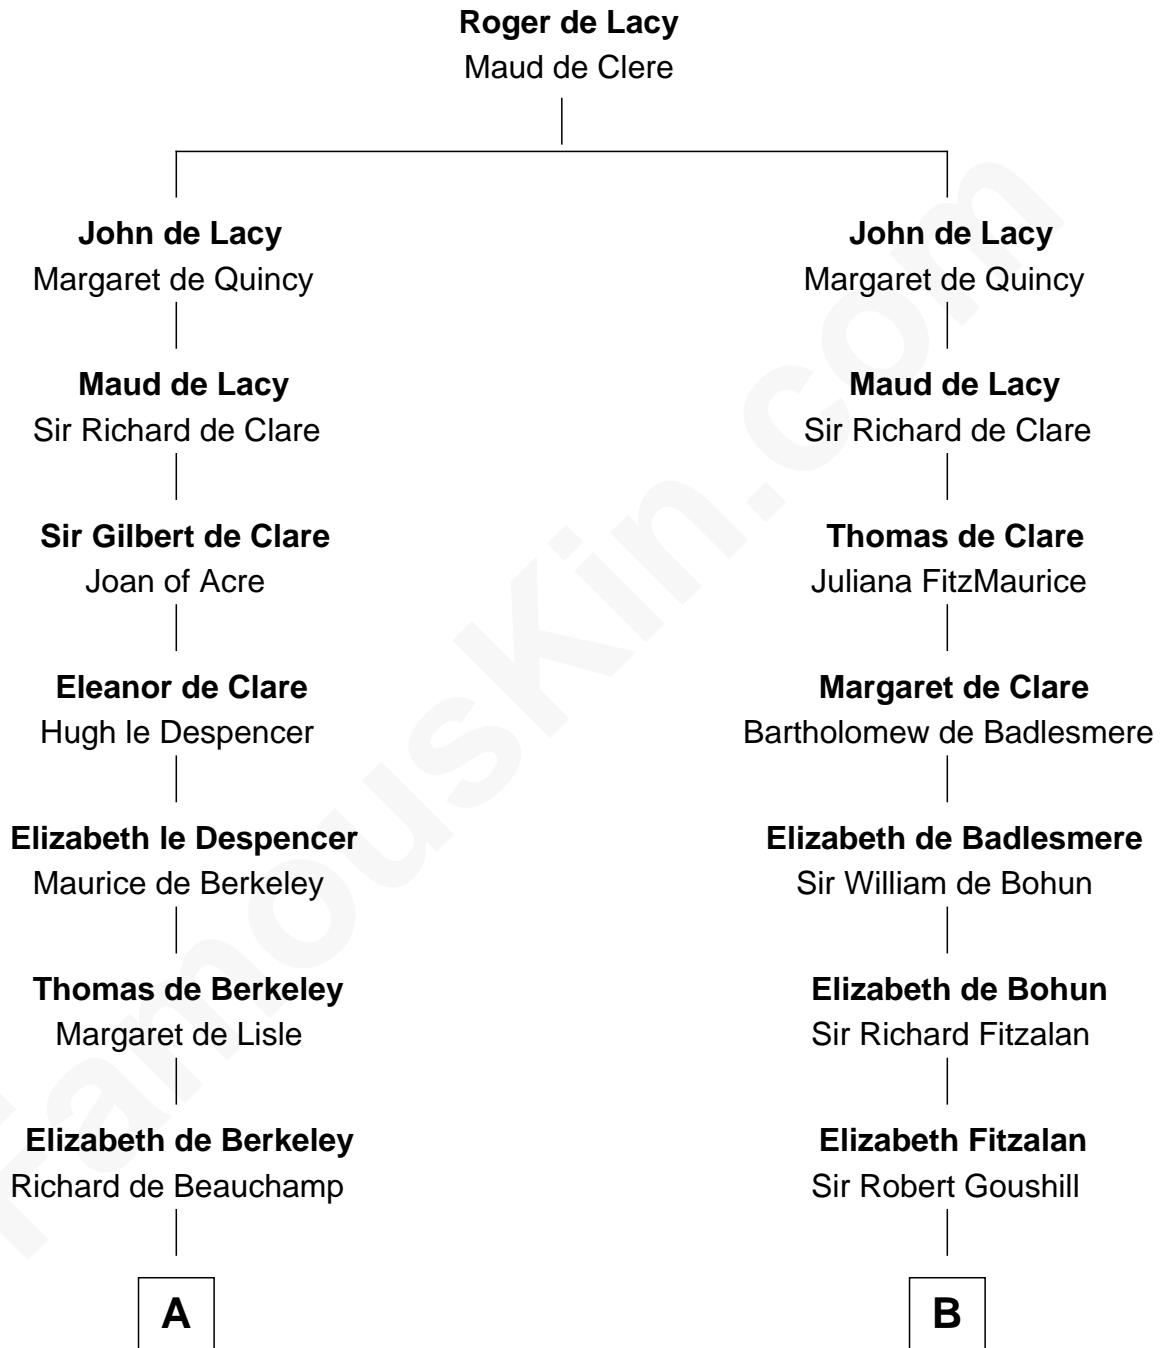

FamousKin.com

Relationship Chart of

Lewis Carroll

Author of Alice in Wonderland

17th cousin 4 times removed of

Roger Sherman

Signer of the Declaration of Independence

C

—
Lucy Houghton
Thomas Lutwidge

—
Henry Lutwidge
Jane Molyneux

—
Charles Lutwidge
Elizabeth Anne Dodgson

—
Frances Jane Lutwidge
Rev. Charles Dodgson

—
Lewis Carroll
Author of Alice in Wonderland