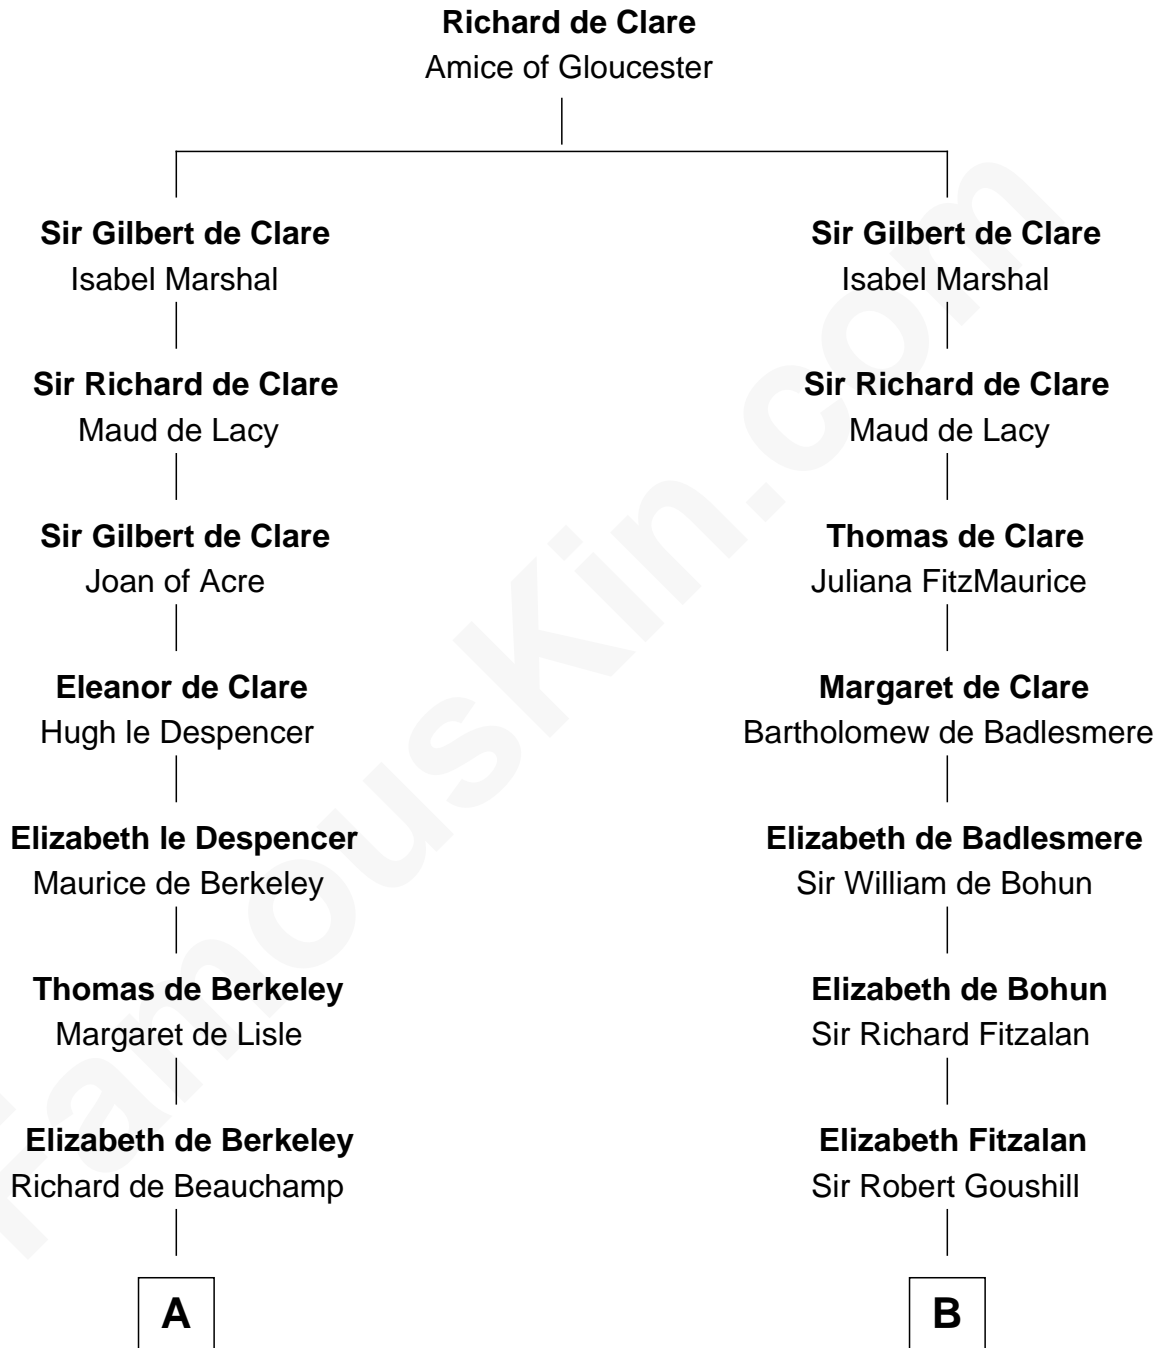

FamousKin.com

Relationship Chart of Lewis Carroll

Author of Alice in Wonderland

17th cousin 4 times removed of

Roger Sherman

Signer of the Declaration of Independence

C

—
Lucy Houghton
Thomas Lutwidge

—
Henry Lutwidge
Jane Molyneux

—
Charles Lutwidge
Elizabeth Anne Dodgson

—
Frances Jane Lutwidge
Rev. Charles Dodgson

—
Lewis Carroll
Author of Alice in Wonderland