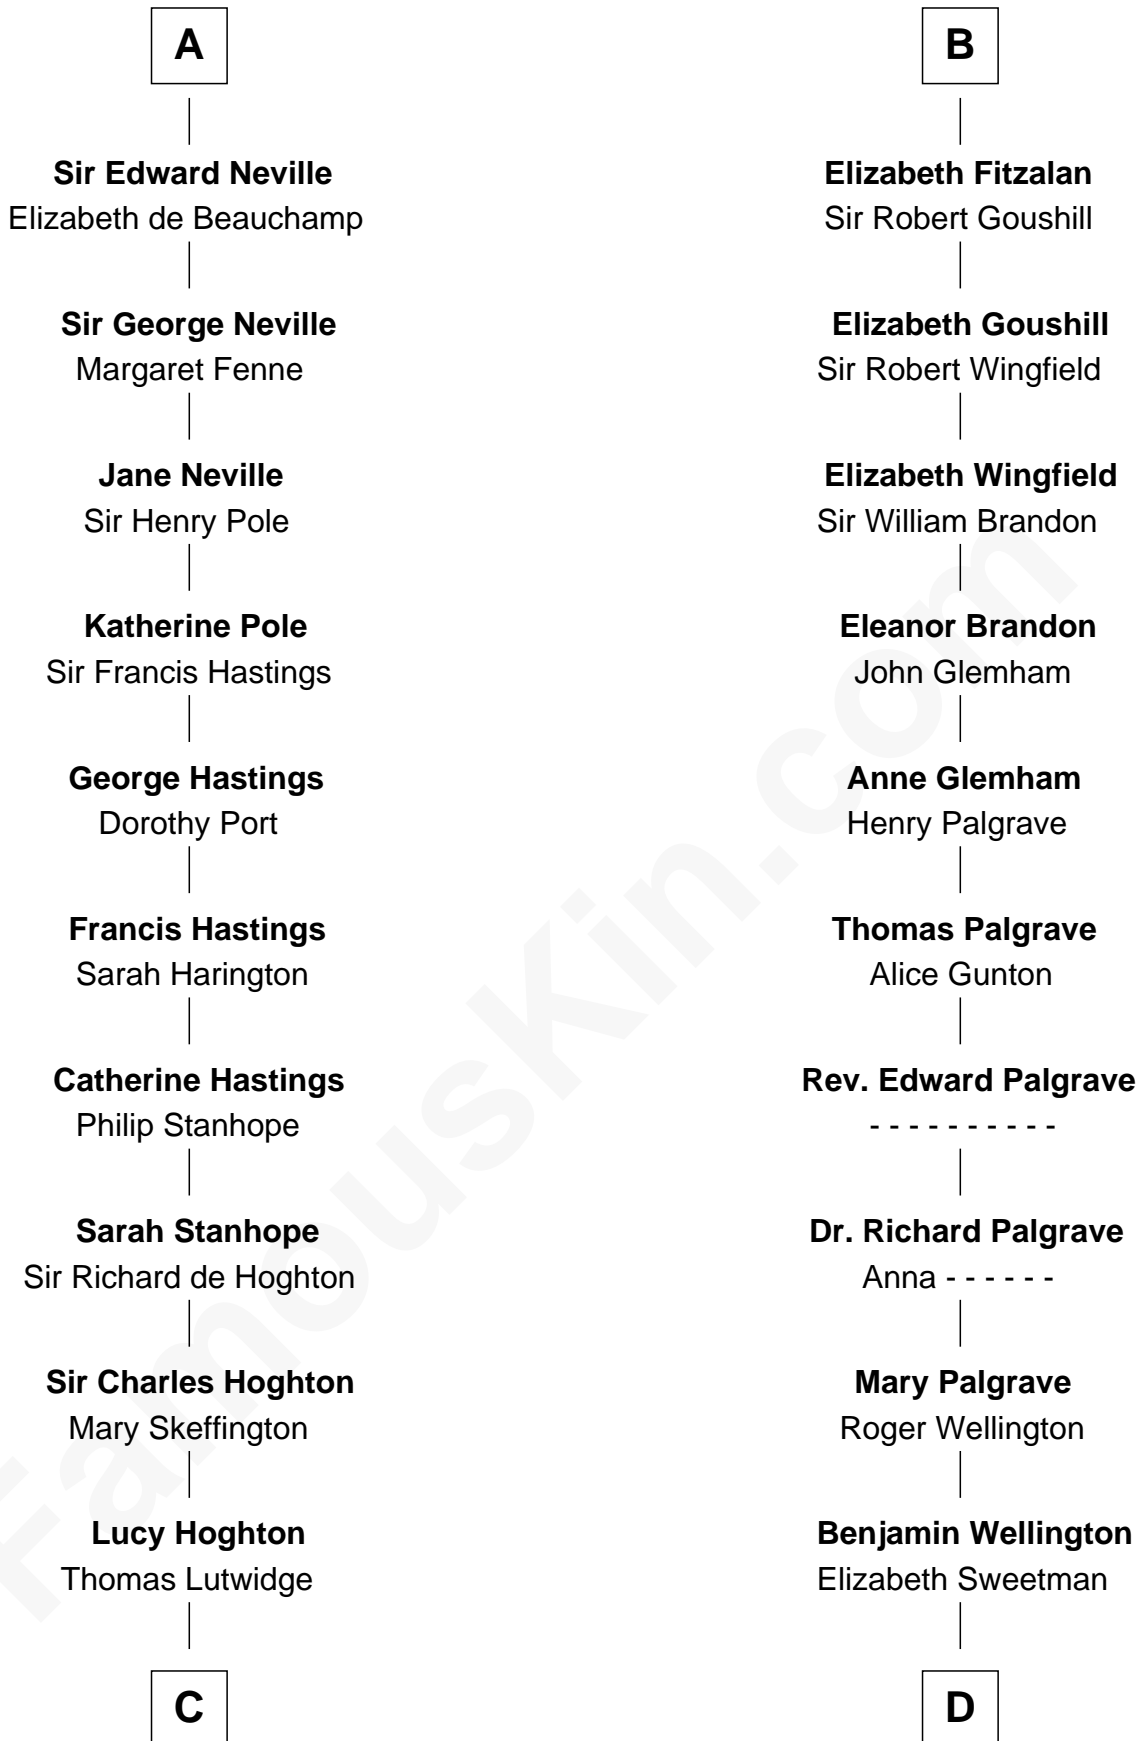

FamousKin.com

Relationship Chart of

Lewis Carroll

Author of Alice in Wonderland

18th cousin 2 times removed of

Roger Sherman

Signer of the Declaration of Independence

C

Henry Lutwidge

Jane Molyneux

Charles Lutwidge

Elizabeth Anne Dodgson

Frances Jane Lutwidge

Rev. Charles Dodgson

Lewis Carroll

Author of Alice in Wonderland