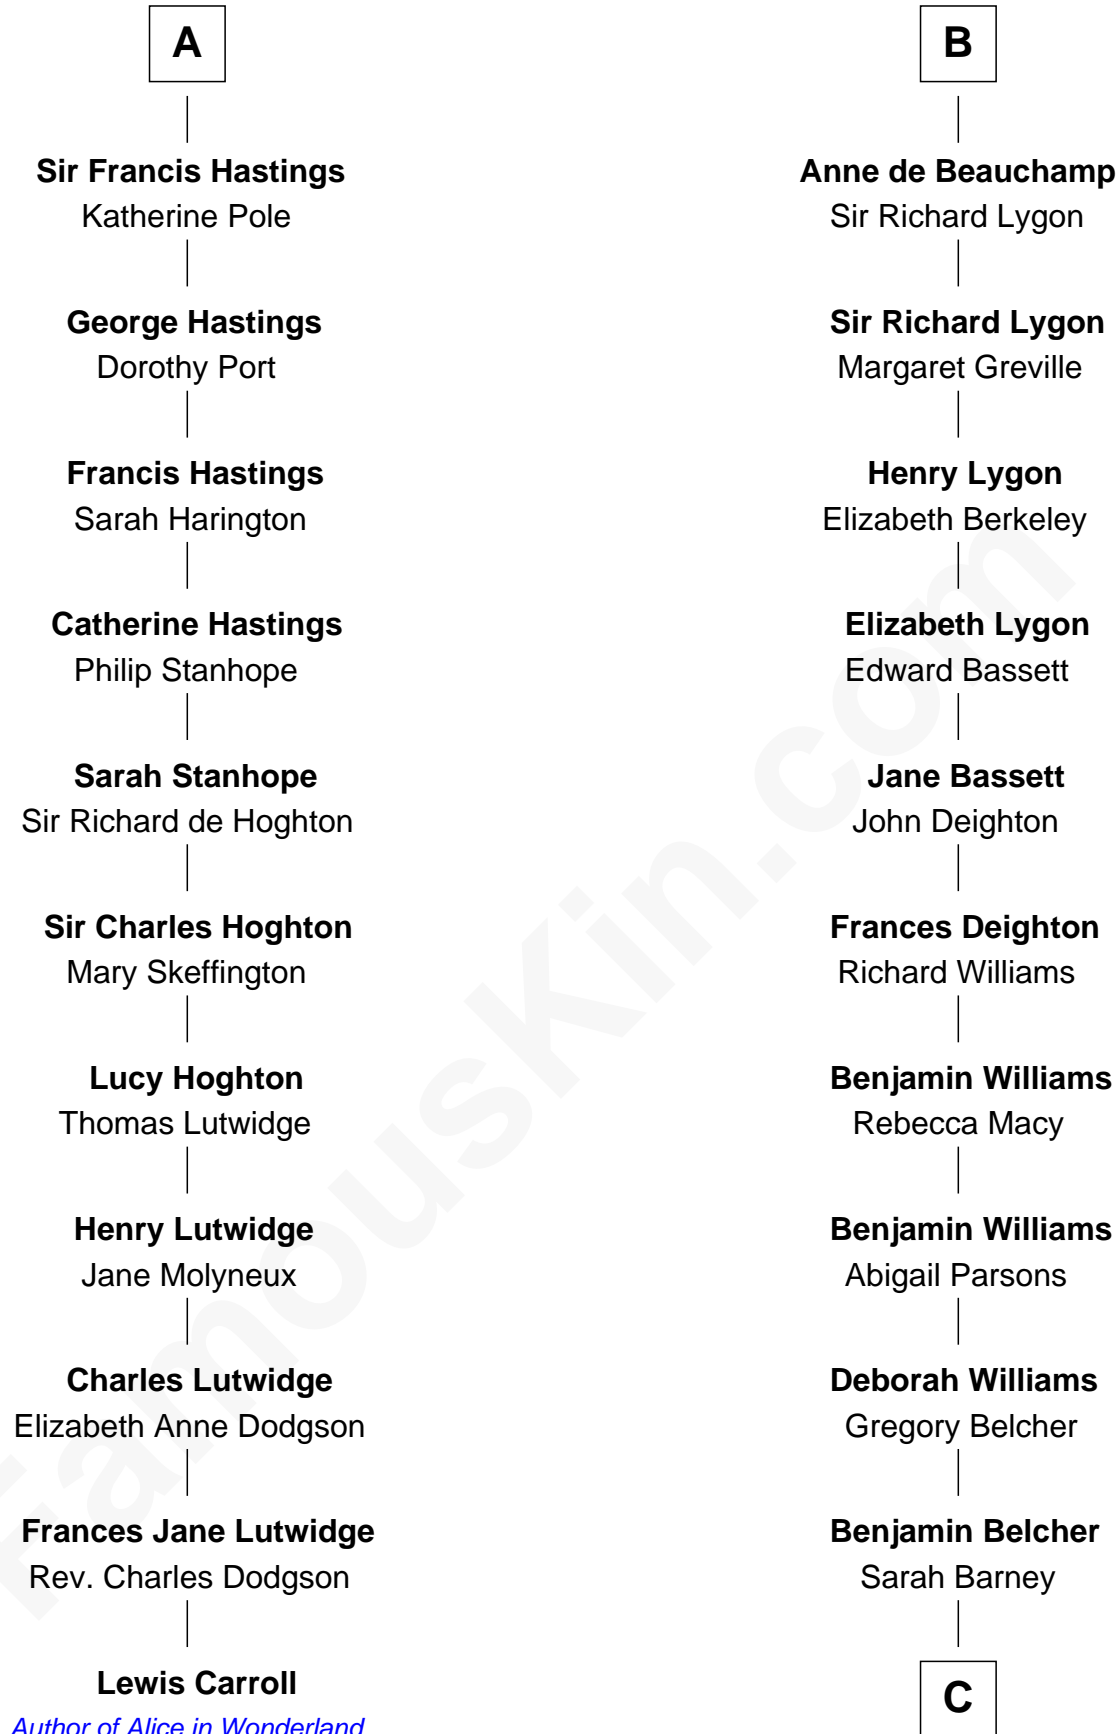

FamousKin.com

Relationship Chart of Lewis Carroll

Author of Alice in Wonderland

17th cousin 3 times removed of

General Douglas MacArthur

U.S. Army - World War II

FamousKin.com