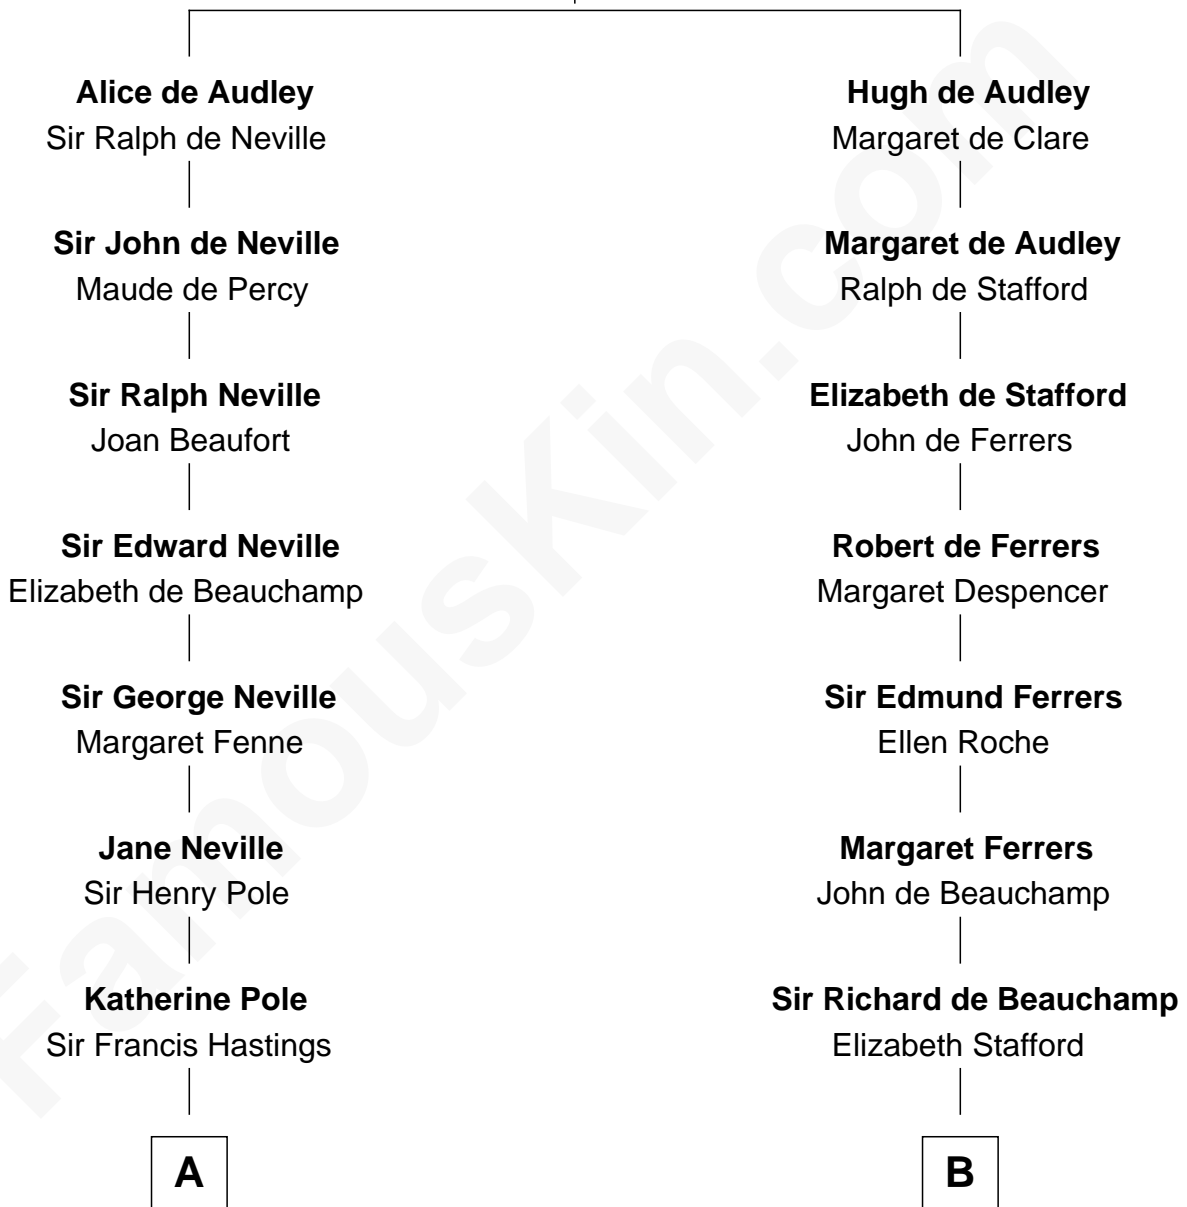

FamousKin.com

Relationship Chart of Lewis Carroll

Author of Alice in Wonderland

16th cousin 4 times removed of

General Douglas MacArthur

U.S. Army - World War II

Sir Hugh I de Audley

Iseult de Mortimer

C

Benjamin Barney Belcher

Olive - - - - -

Aurelia Belcher

Arthur MacArthur

Gen. Arthur MacArthur

Mary Pinckney Hardy

General Douglas MacArthur