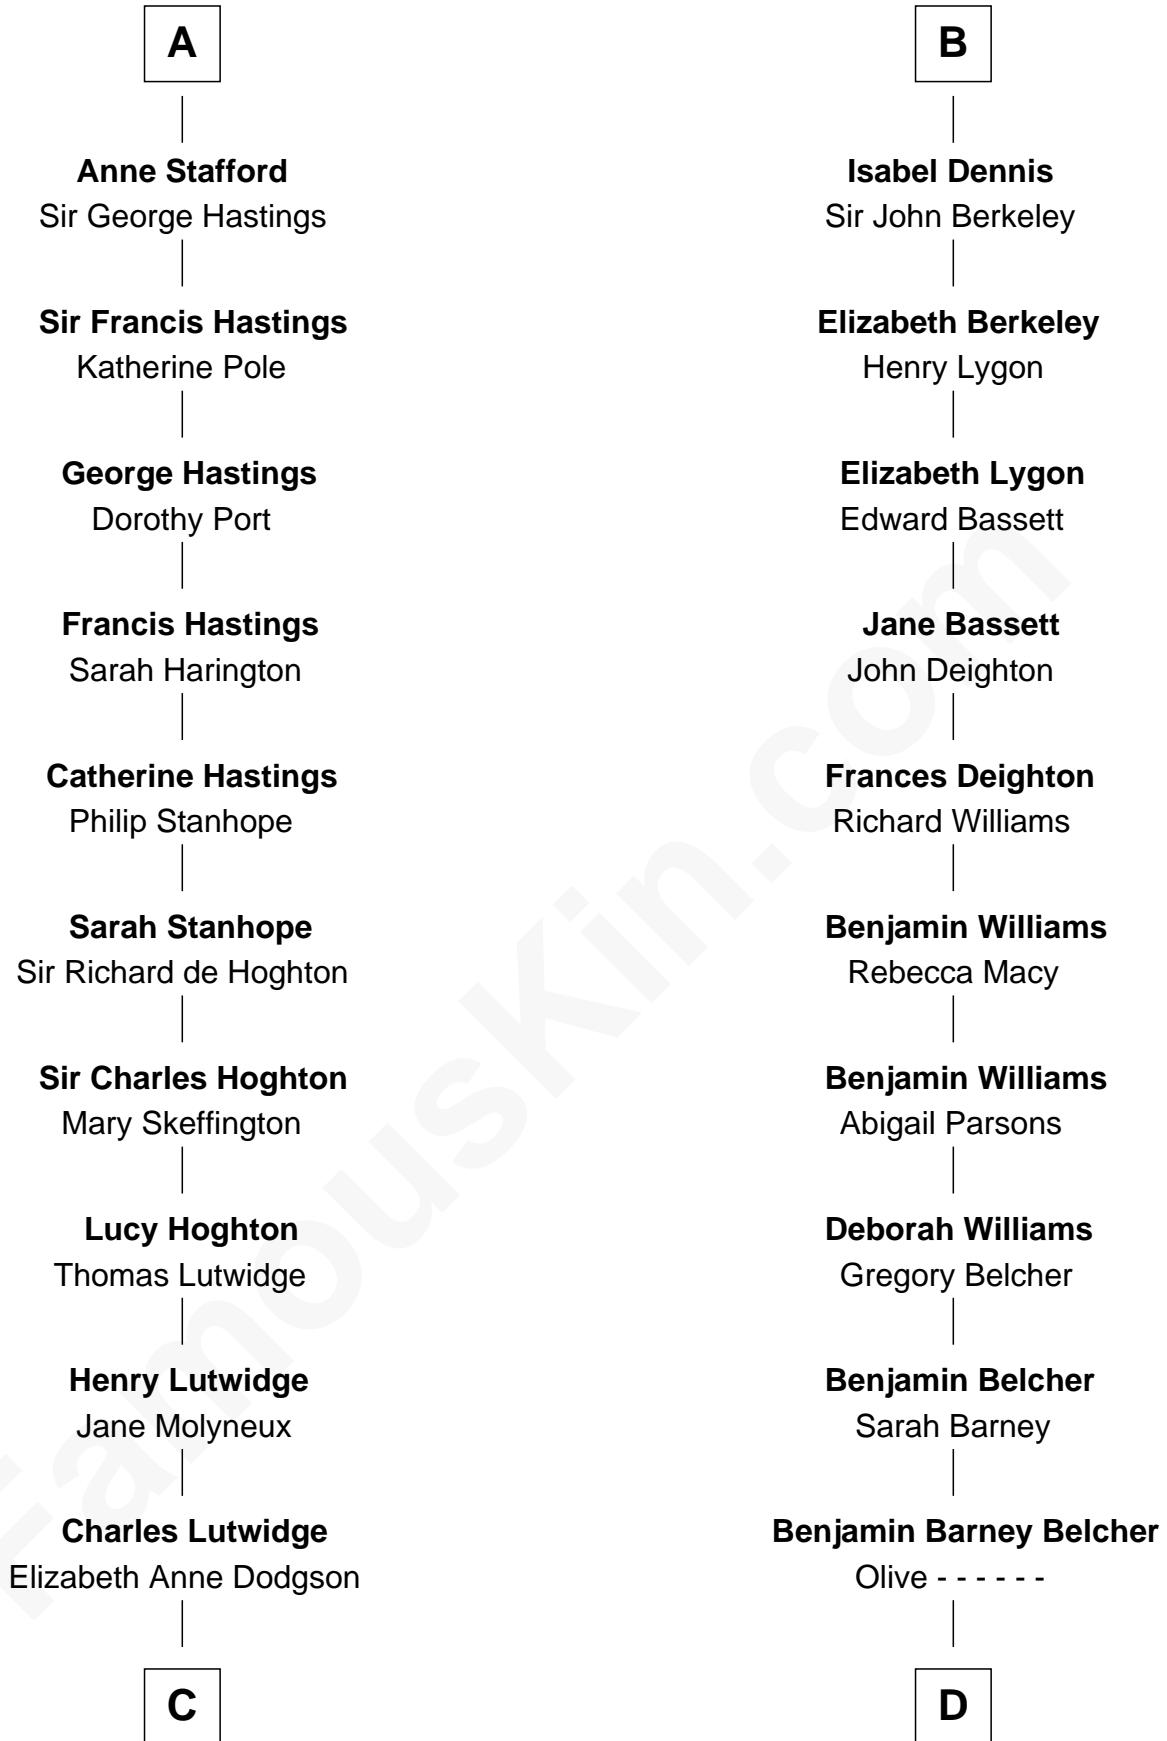

## Relationship Chart of Lewis Carroll

*Author of Alice in Wonderland*

18th cousin 1 time removed of

## General Douglas MacArthur

*U.S. Army - World War II*

**C**

**Frances Jane Lutwidge**

Rev. Charles Dodgson

**Lewis Carroll**

*Author of Alice in Wonderland*

**D**

**Aurelia Belcher**

Arthur MacArthur

**Gen. Arthur MacArthur**

Mary Pinckney Hardy

**General Douglas MacArthur**

*U.S. Army - World War II*

FamousKin.com