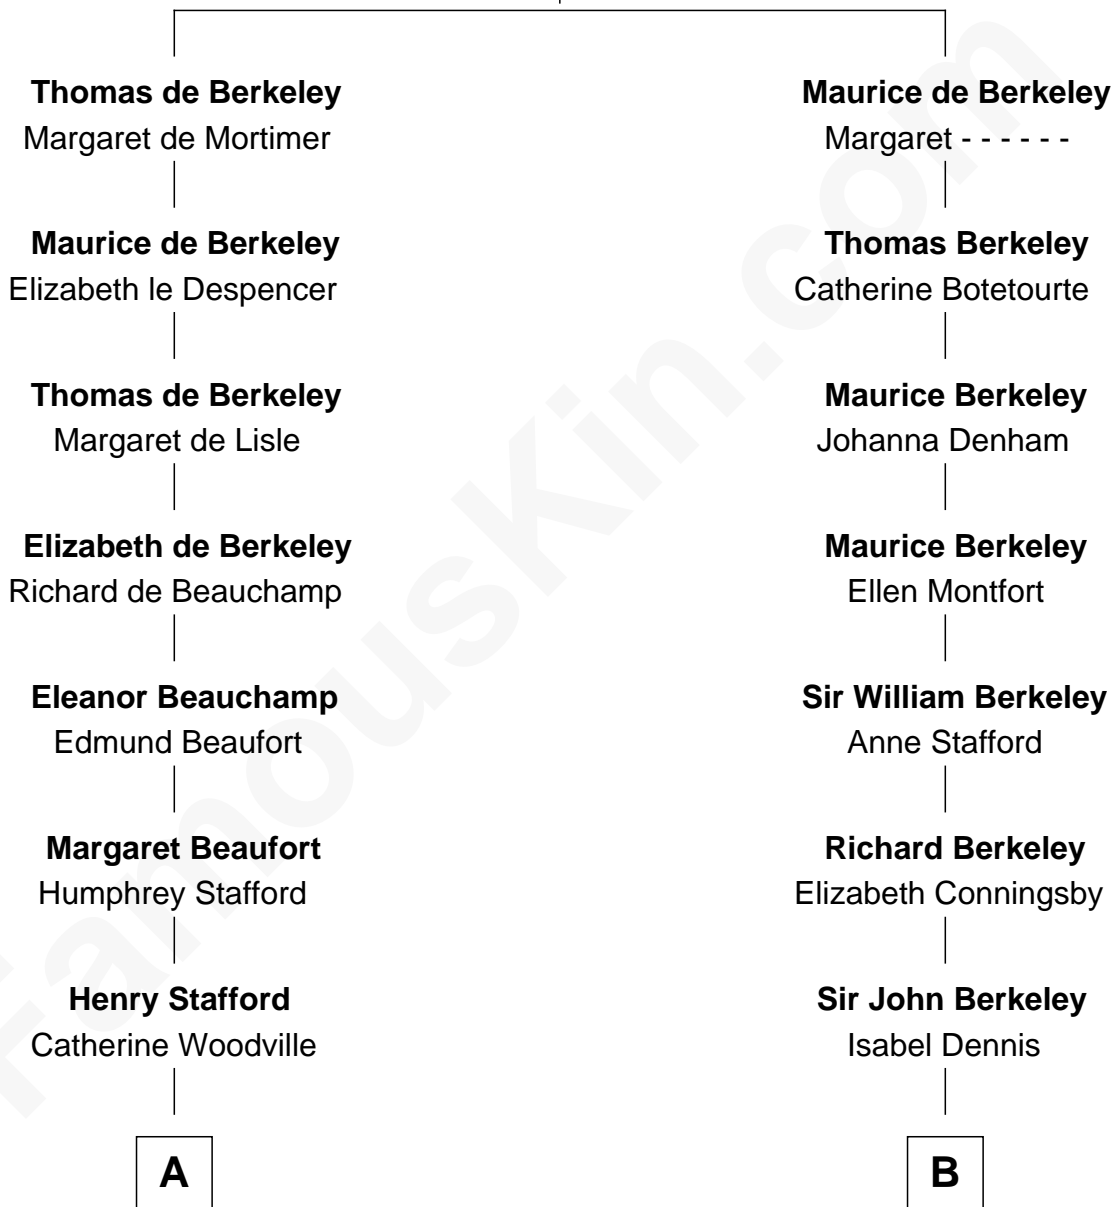

FamousKin.com

Relationship Chart of

Lewis Carroll

Author of Alice in Wonderland

18th cousin of

General Douglas MacArthur

U.S. Army - World War II

Sir Maurice de Berkeley

Eve la Zouche

C

Frances Jane Lutwidge

Rev. Charles Dodgson

Lewis Carroll

Author of Alice in Wonderland

D

Gen. Arthur MacArthur

Mary Pinckney Hardy

General Douglas MacArthur

U.S. Army - World War II

FamousKin.com