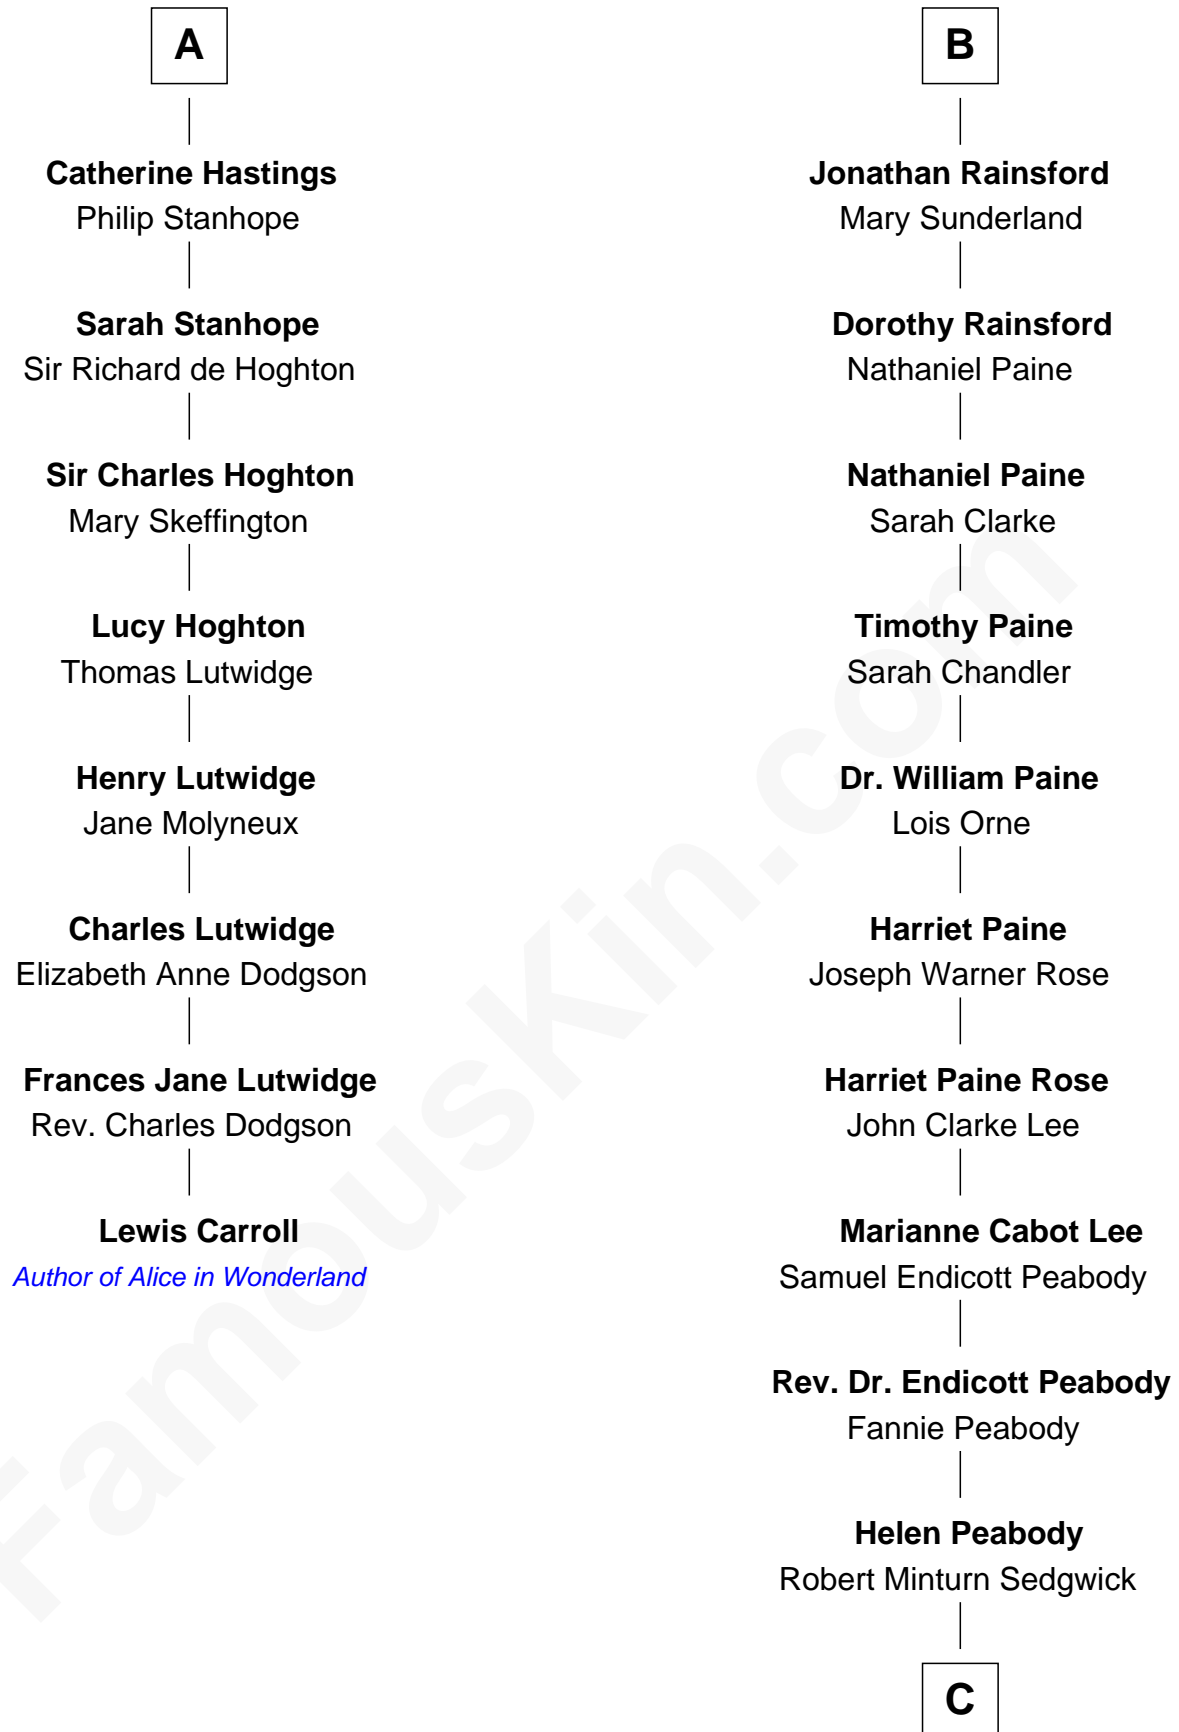

FamousKin.com

Relationship Chart of

Lewis Carroll

Author of Alice in Wonderland

14th cousin 4 times removed of

Kyra Sedgwick

TV and Movie Actress

Sir Robert Hungerford

Margaret Botreaux

Sir Robert Hungerford

Eleanor Moleyns

Sir Thomas Hungerford

Anne Percy

Mary Hungerford

Sir Edward Hastings

Sir George Hastings

Eleanor Hungerford

Sir John White

Robert White

Margaret Gainsford

Margaret White

John Kirton

Stephen Kirton

Margaret Offley

Thomas Kirton

Mary Sadler

Mary Kirton

Robert Rainsford

Edward Rainsford

Elizabeth - - - - -

B

C