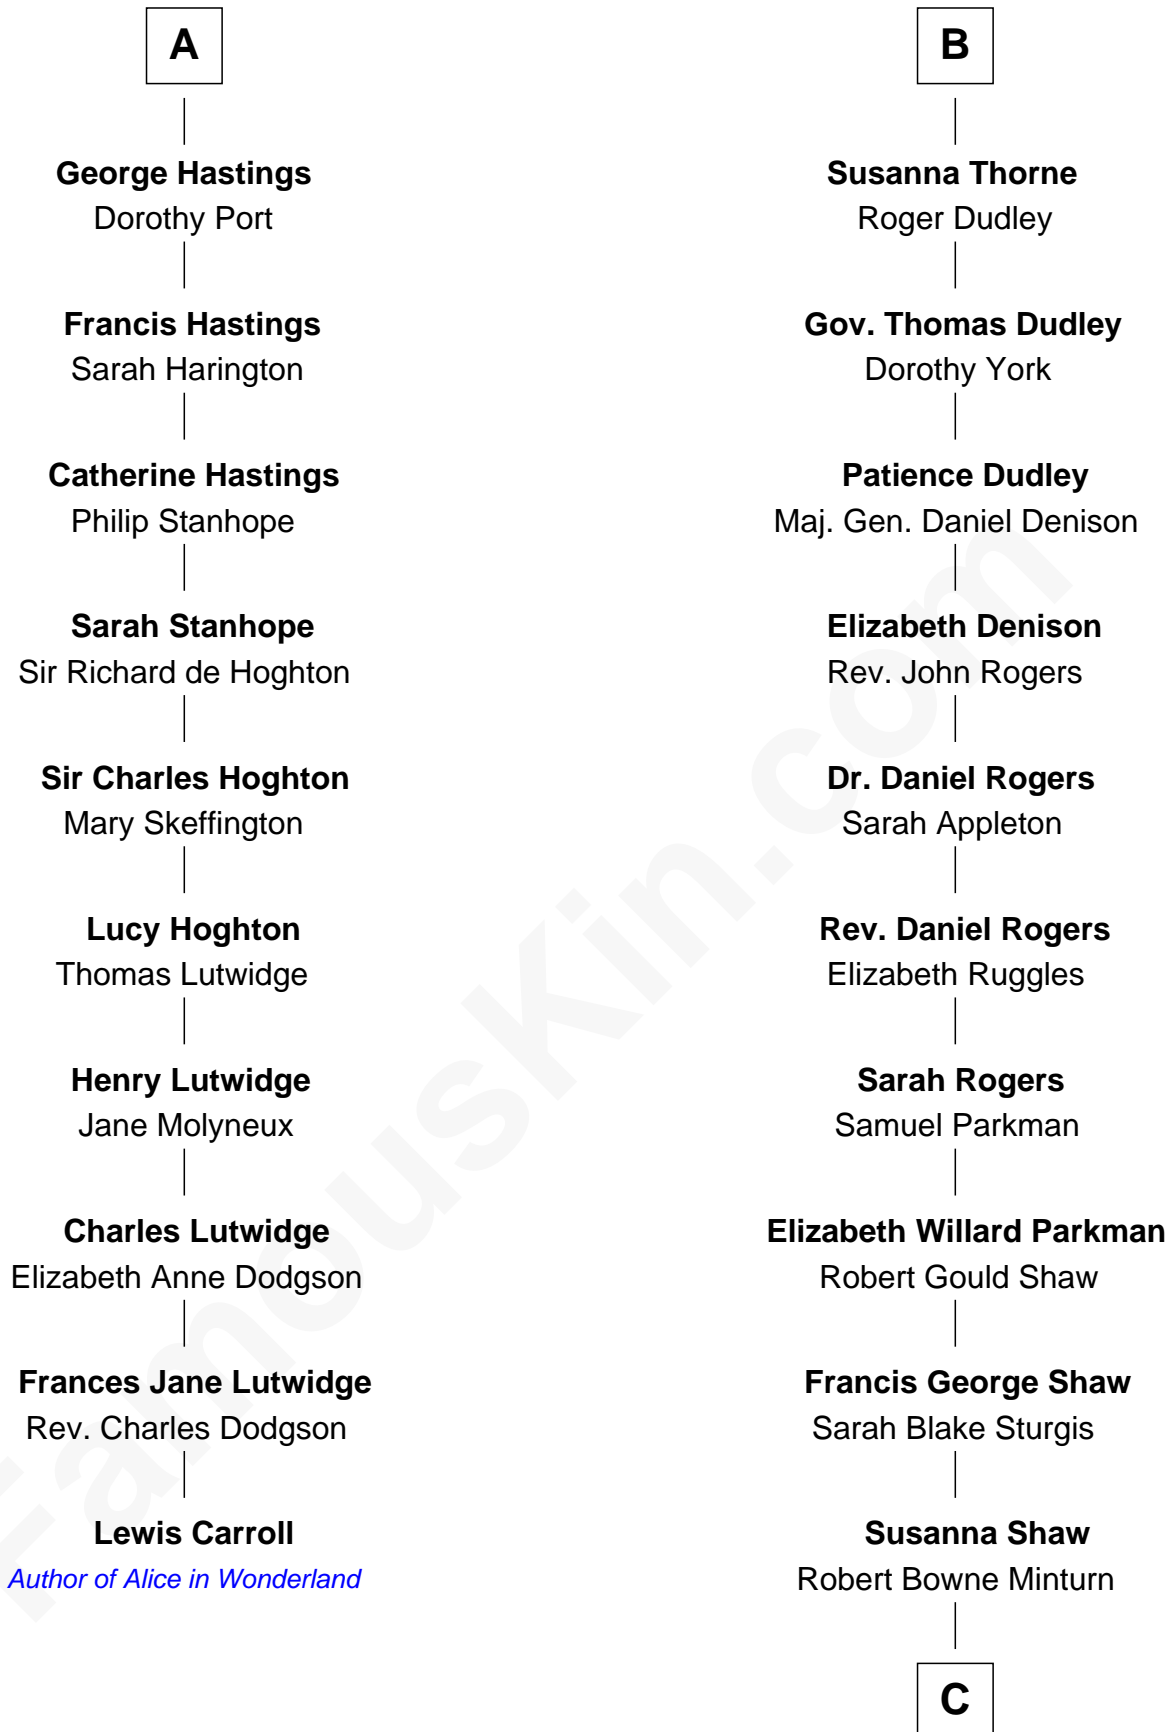

FamousKin.com

Relationship Chart of

Lewis Carroll

Author of Alice in Wonderland

16th cousin 4 times removed of

Kyra Sedgwick

TV and Movie Actress

C

Sarah May Minturn
Henry Dwight Sedgwick

Robert Minturn Sedgwick
Helen Peabody

Henry Dwight Sedgwick
Patricia Ann Rosenwald

Kyra Sedgwick
TV and Movie Actress