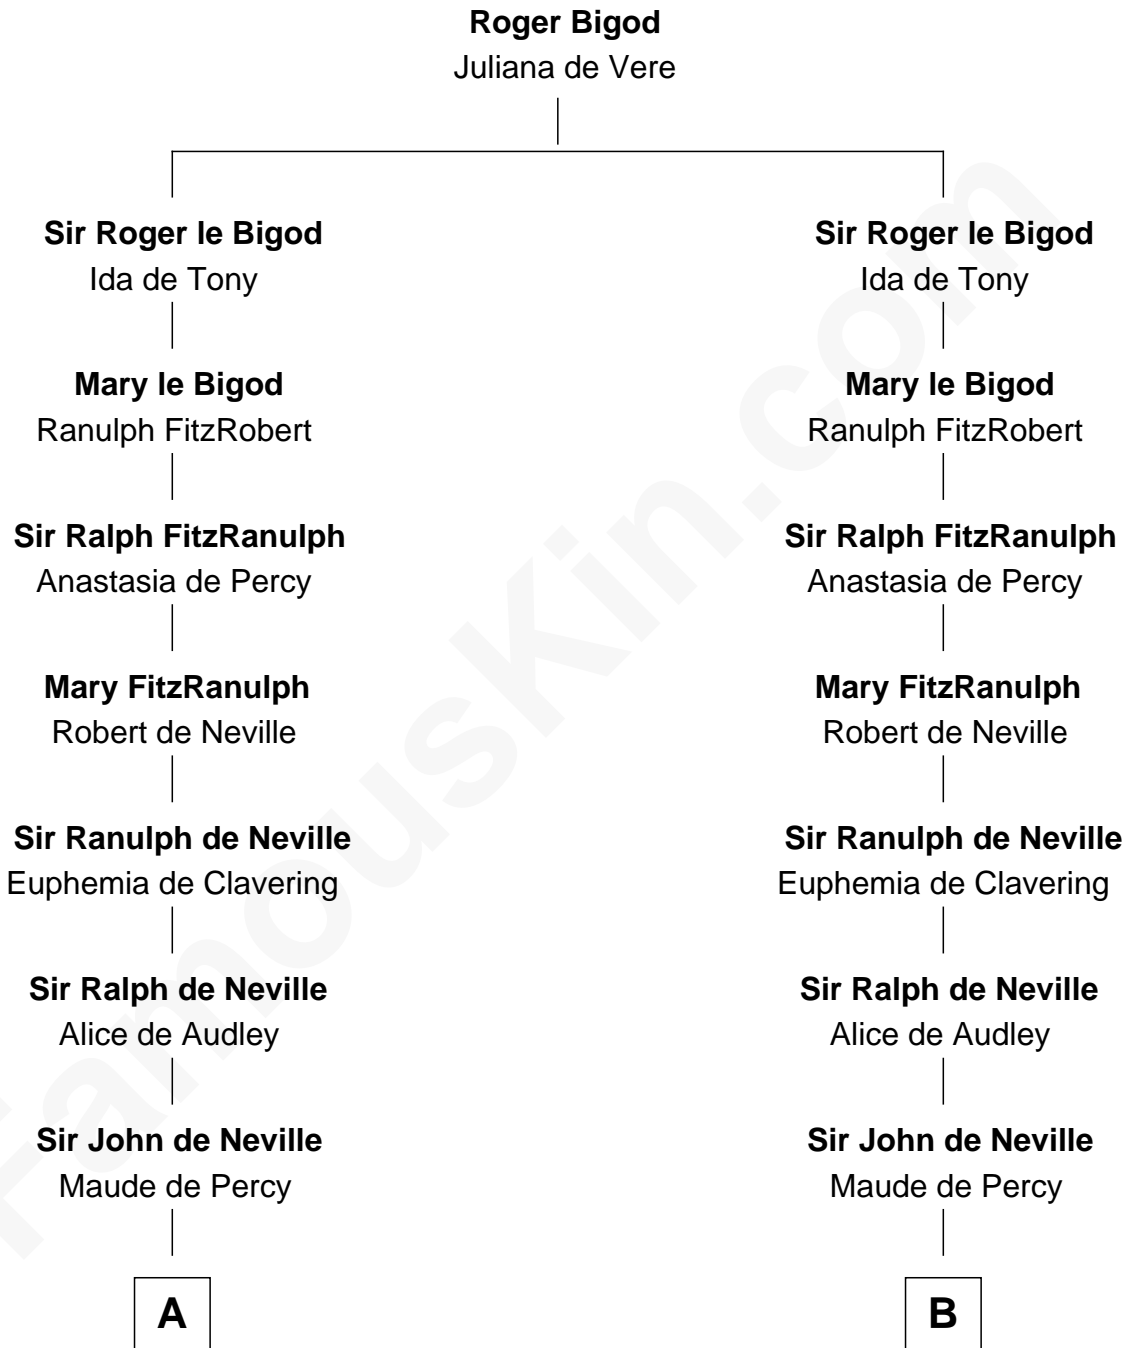

FamousKin.com

Relationship Chart of Lewis Carroll

Author of Alice in Wonderland

20th cousin 1 time removed of

Fletcher Christian

Leader of the mutiny on the Bounty

C

Lucy Hoghton
Thomas Lutwidge

Henry Lutwidge
Jane Molyneux

Charles Lutwidge
Elizabeth Anne Dodgson

Frances Jane Lutwidge
Rev. Charles Dodgson

Lewis Carroll
Author of Alice in Wonderland

D

Eleanor Kirkby
Humphrey Senhouse

Bridget Senhouse
John Christian

Charles Christian
Anne Dixon

Fletcher Christian
Leader of the mutiny on the Bounty