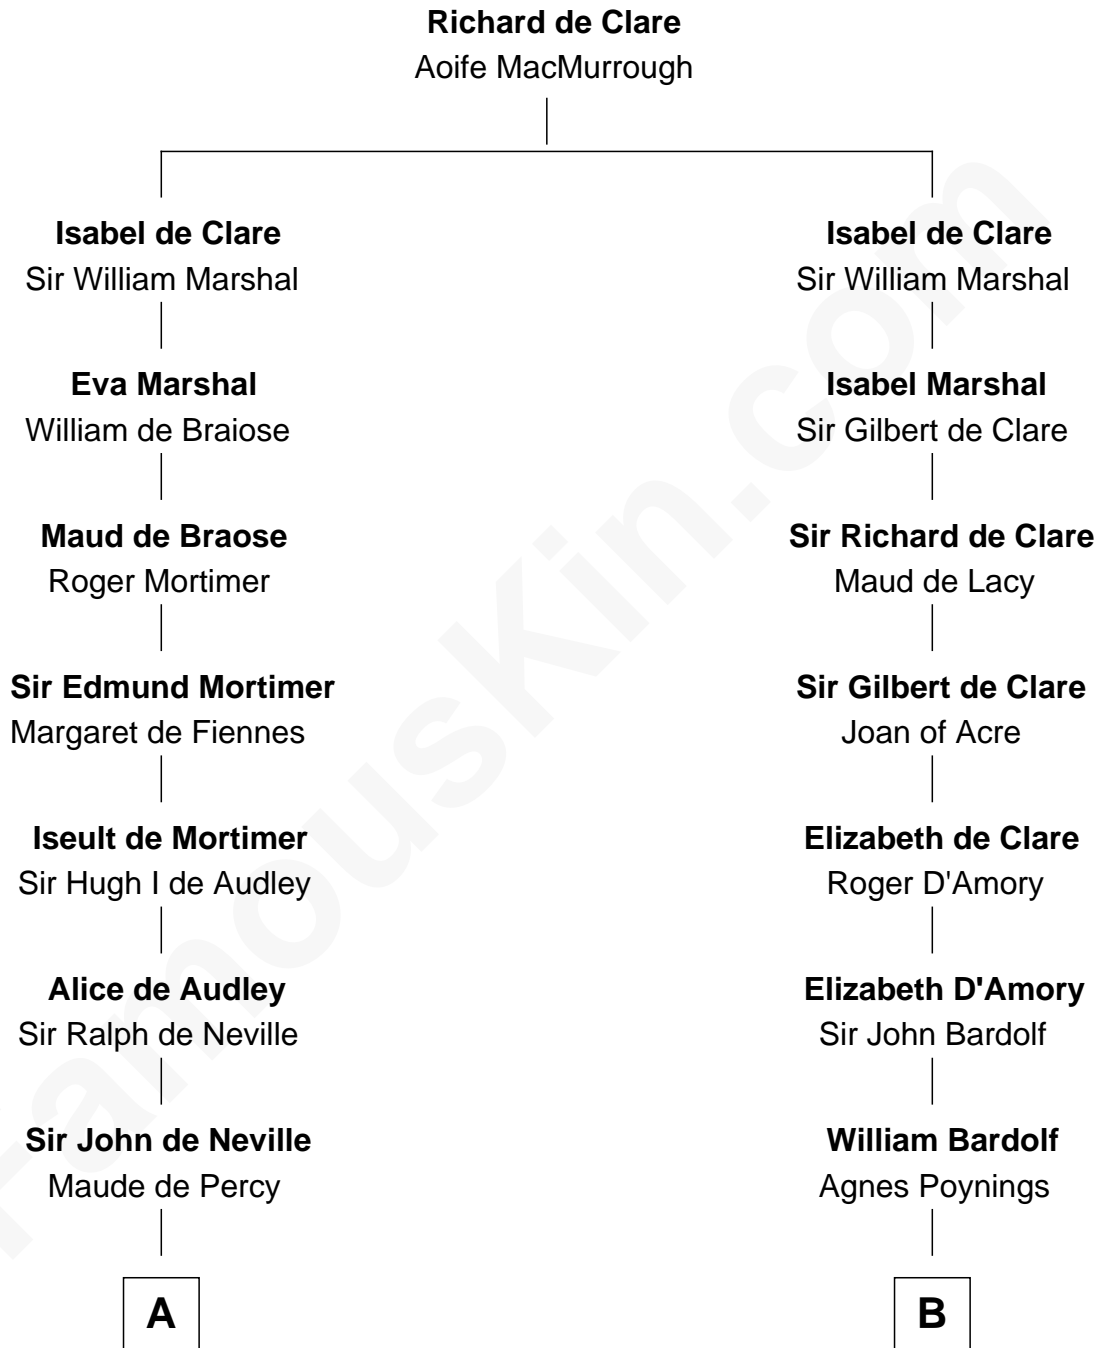

# FamousKin.com

## Relationship Chart of Lewis Carroll

*Author of Alice in Wonderland*

19th cousin 2 times removed of

## Fletcher Christian

*Leader of the mutiny on the Bounty*

**C**

**Lucy Hoghton**  
Thomas Lutwidge

**Henry Lutwidge**  
Jane Molyneux

**Charles Lutwidge**  
Elizabeth Anne Dodgson

**Frances Jane Lutwidge**  
Rev. Charles Dodgson