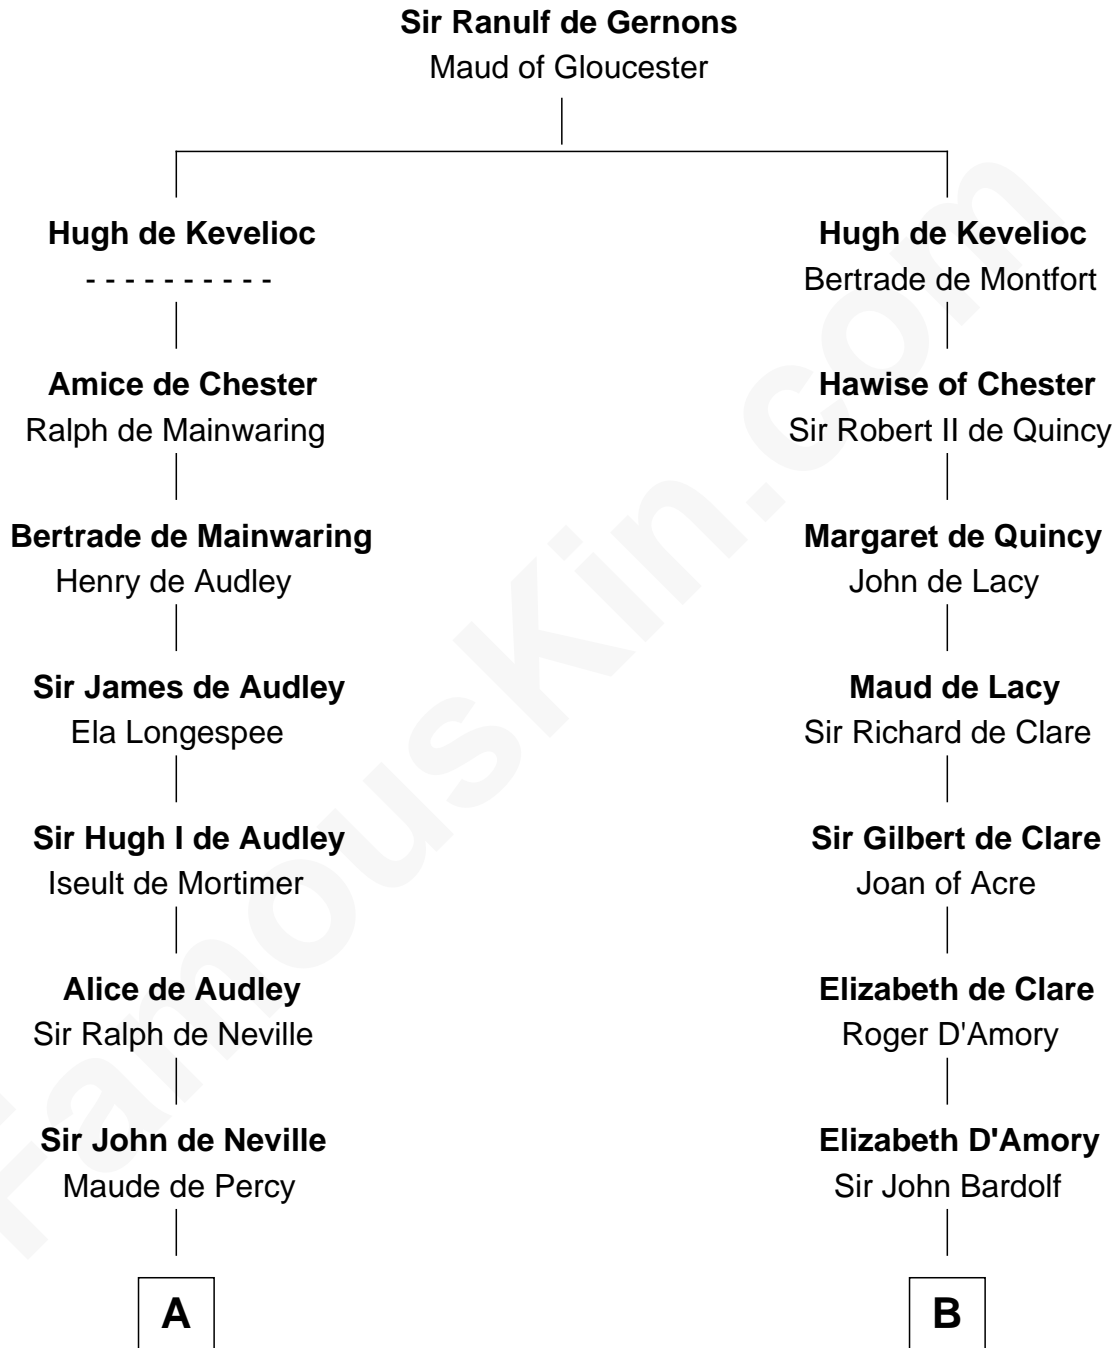

FamousKin.com

Relationship Chart of Lewis Carroll

Author of Alice in Wonderland

20th cousin 1 time removed of

Fletcher Christian

Leader of the mutiny on the Bounty

C

Lucy Hoghton
Thomas Lutwidge

Henry Lutwidge
Jane Molyneux

Charles Lutwidge
Elizabeth Anne Dodgson

Frances Jane Lutwidge
Rev. Charles Dodgson

Lewis Carroll
Author of Alice in Wonderland

D

Humphrey Senhouse
Eleanor Kirkby

Bridget Senhouse
John Christian

Charles Christian
Anne Dixon

Fletcher Christian
Leader of the mutiny on the Bounty