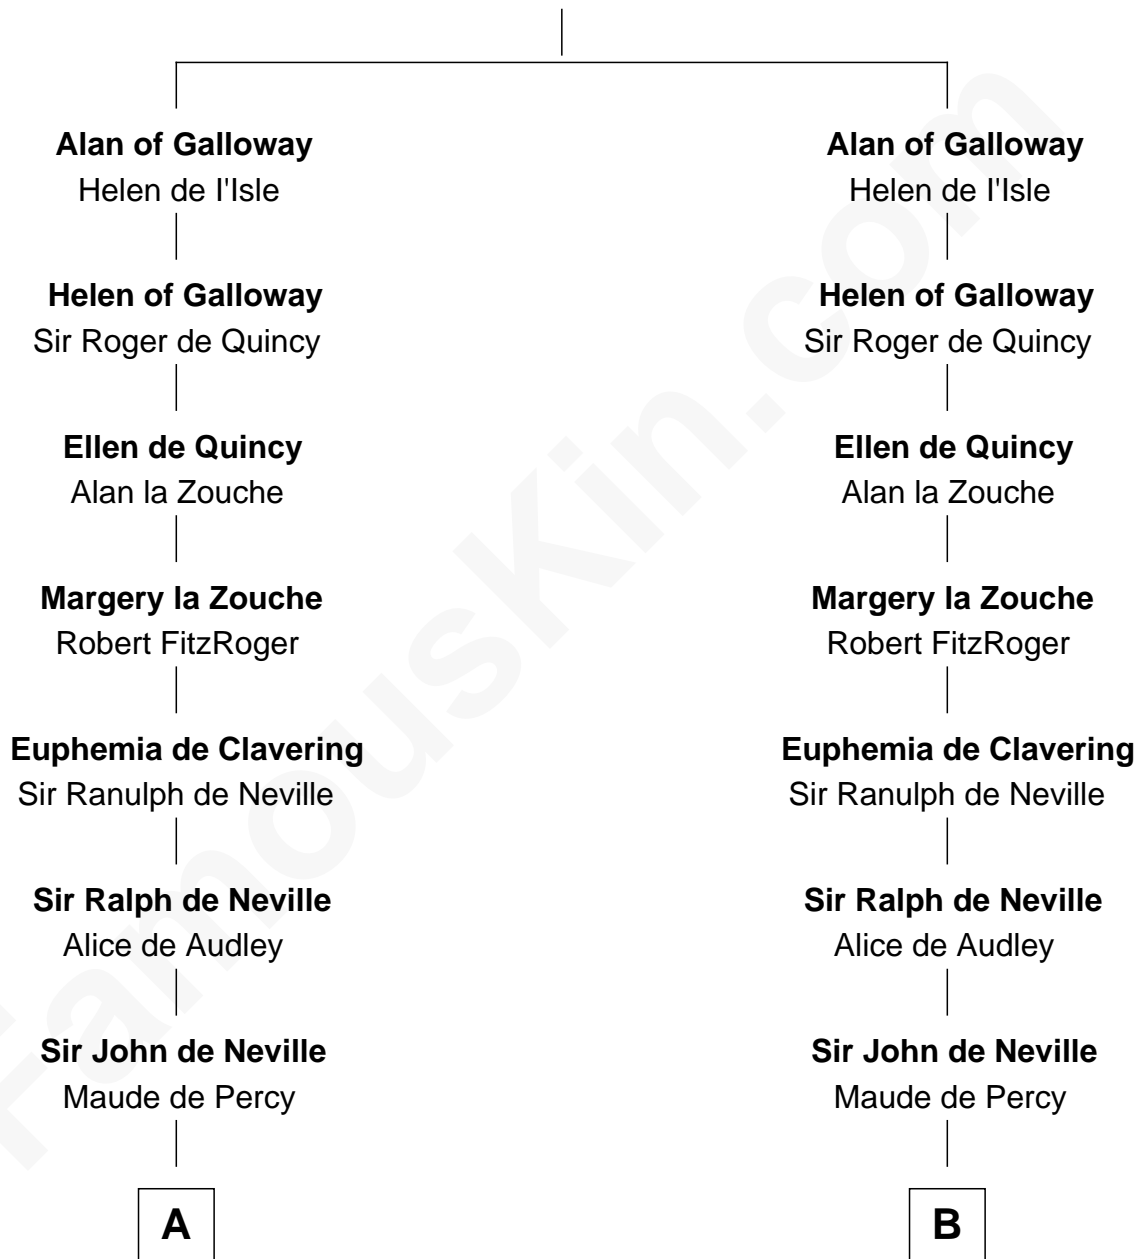

FamousKin.com

Relationship Chart of

Lewis Carroll

Author of Alice in Wonderland

20th cousin 1 time removed of

Fletcher Christian

Leader of the mutiny on the Bounty

Roland of Galloway

Helena de Morville

C

Lucy Hoghton
Thomas Lutwidge

Henry Lutwidge
Jane Molyneux

Charles Lutwidge
Elizabeth Anne Dodgson

Frances Jane Lutwidge
Rev. Charles Dodgson

Lewis Carroll
Author of Alice in Wonderland

D

Eleanor Kirkby
Humphrey Senhouse

Bridget Senhouse
John Christian

Charles Christian
Anne Dixon

Fletcher Christian
Leader of the mutiny on the Bounty