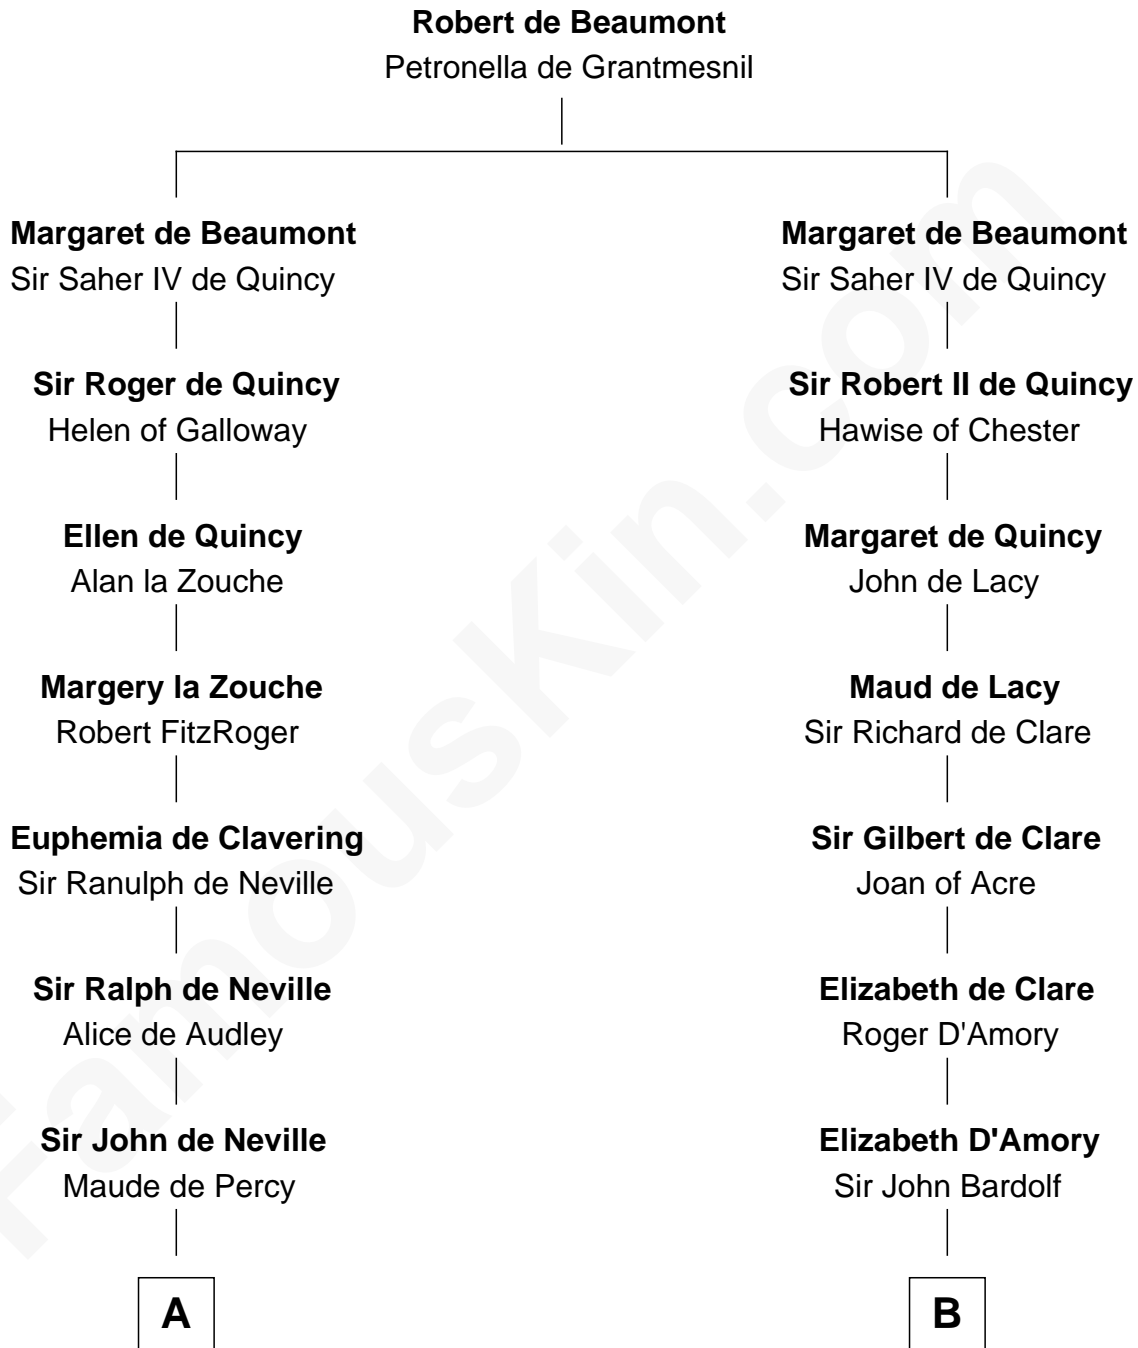

FamousKin.com

Relationship Chart of

Lewis Carroll

Author of Alice in Wonderland

20th cousin 1 time removed of

Fletcher Christian

Leader of the mutiny on the Bounty

C

Lucy Hoghton
Thomas Lutwidge

Henry Lutwidge
Jane Molyneux

Charles Lutwidge
Elizabeth Anne Dodgson

Frances Jane Lutwidge
Rev. Charles Dodgson

Lewis Carroll
Author of Alice in Wonderland

D

Humphrey Senhouse
Eleanor Kirkby